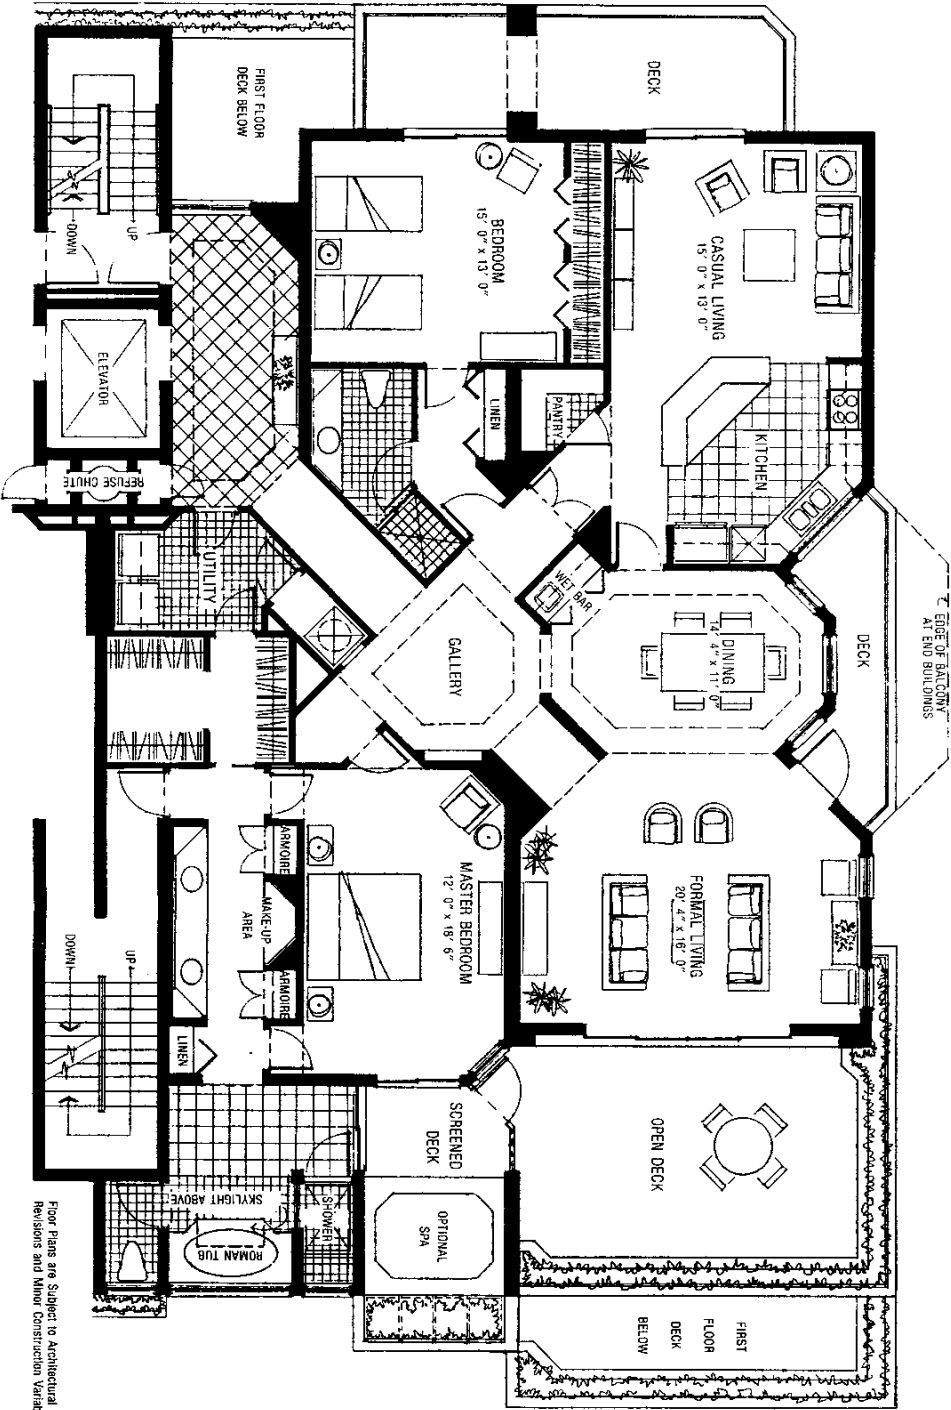

Waterside Villa

2504 S.F. A/C
688 S.F. DECK
3190 S.F. TOTAL
(Inner Buildings)

VENETIAN BAY
VIEW

Ardissonne
4400 Gulf Shore Boulevard, North
Naples, Florida 33940
(813) 262-0008