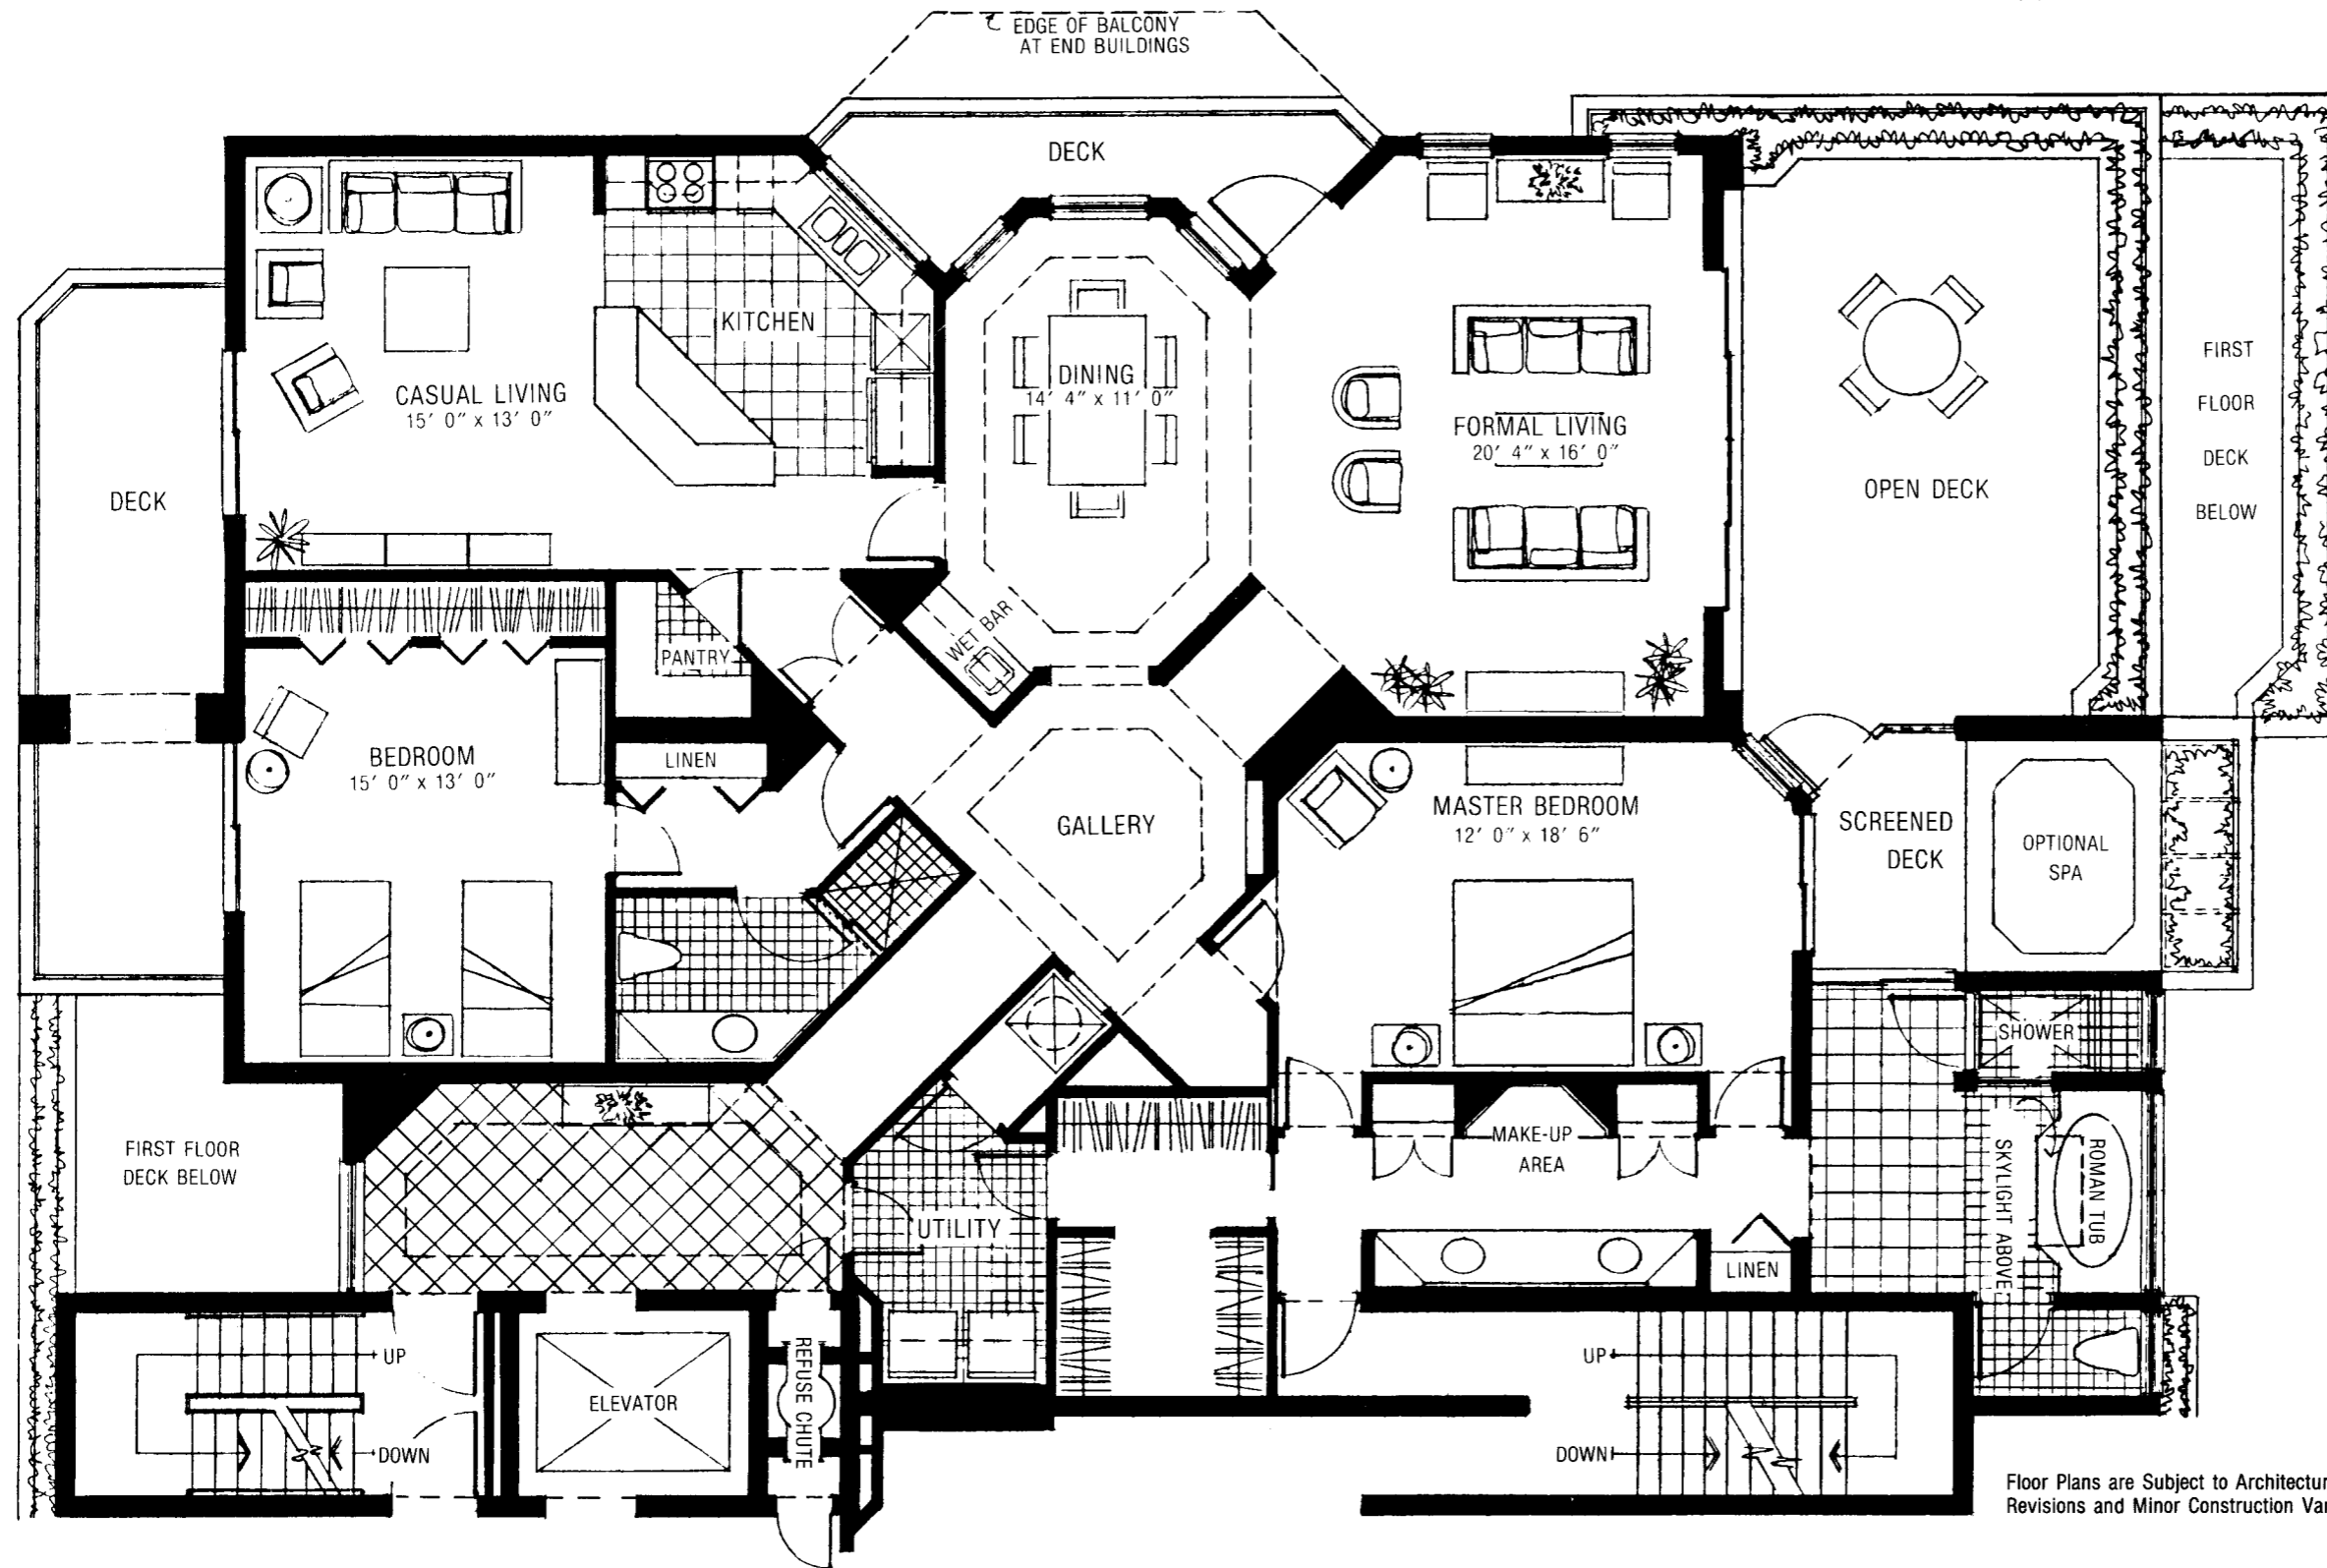

Waterside Villa

2504 s.f. A/C
 686 s.f. DECK
 3190 s.f. TOTAL
 (Inner Buildings)

FIRST
 FLOOR
 DECK
 BELOW

VENETIAN BAY
 VIEW

Ardissonne

4400 Gulf Shore Boulevard, North
 Naples, Florida 33940
 (813) 262-0008

Floor Plans are Subject to Architectural
 Revisions and Minor Construction Variables