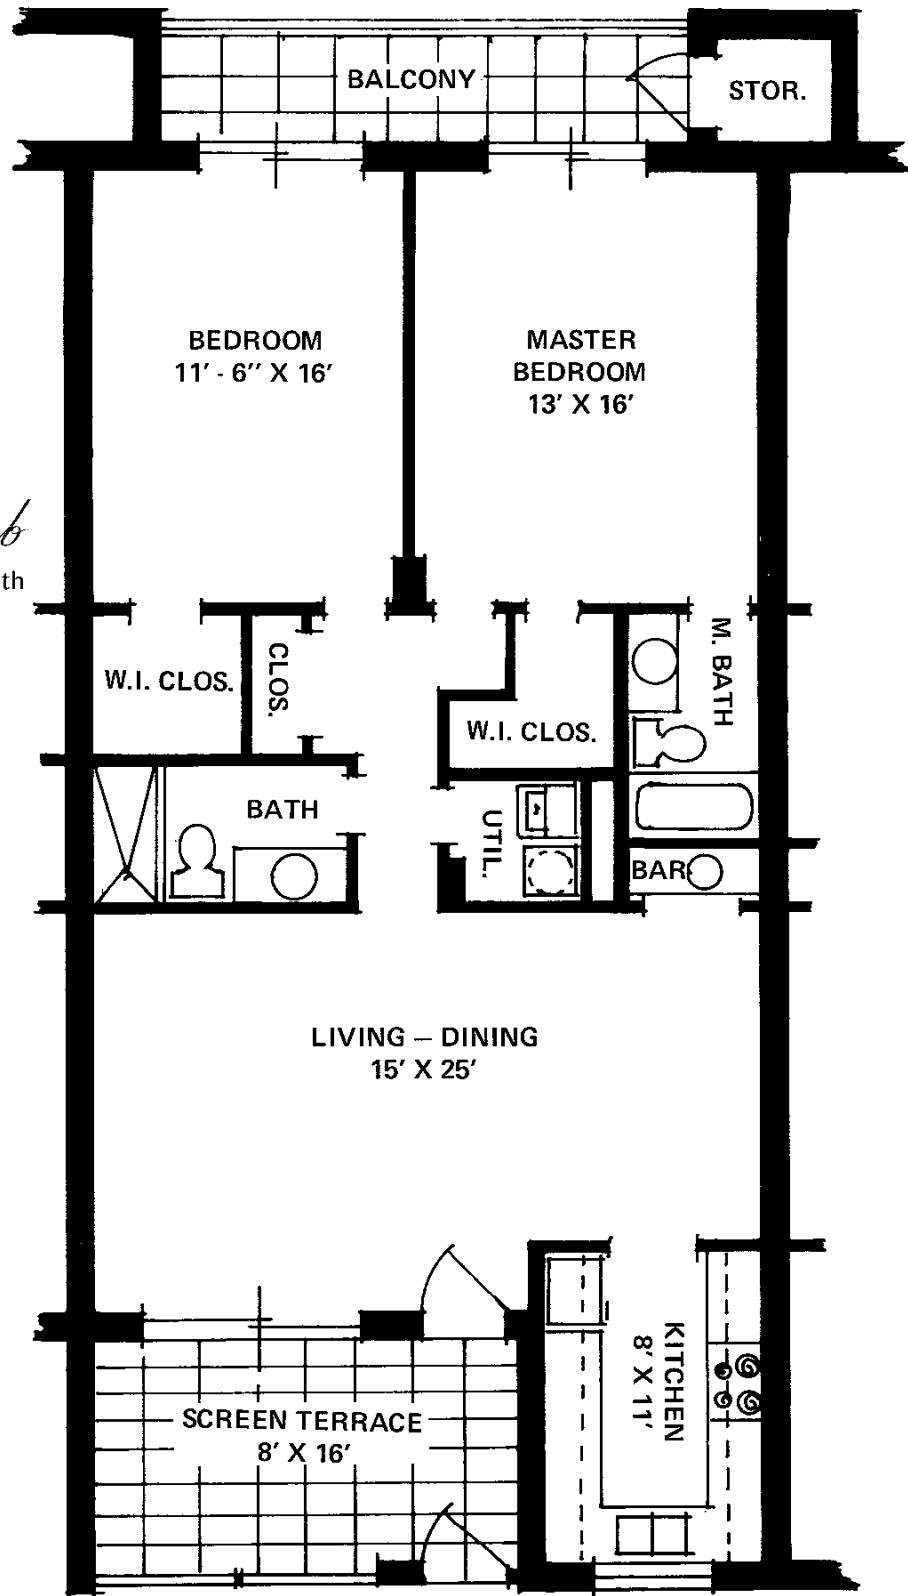

Dimensions, conditions and details may vary from presentations

*Venetian Cove Club*

3500 Gulfshore Boulevard, North  
Naples-on-the-Gulf, Florida

**TWO BEDROOM/TWO BATH  
FLOOR PLAN  
TOTAL AREA:  
1447 SQ. FT.**

Dimensions, conditions and details may vary from presentations

*Venetian Cove Club*

3500 Gulfshore Boulevard, North  
Naples-on-the-Gulf, Florida

**THREE BEDROOM/TWO BATH  
FLOOR PLAN  
TOTAL AREA:  
1700 SQ. FT.**