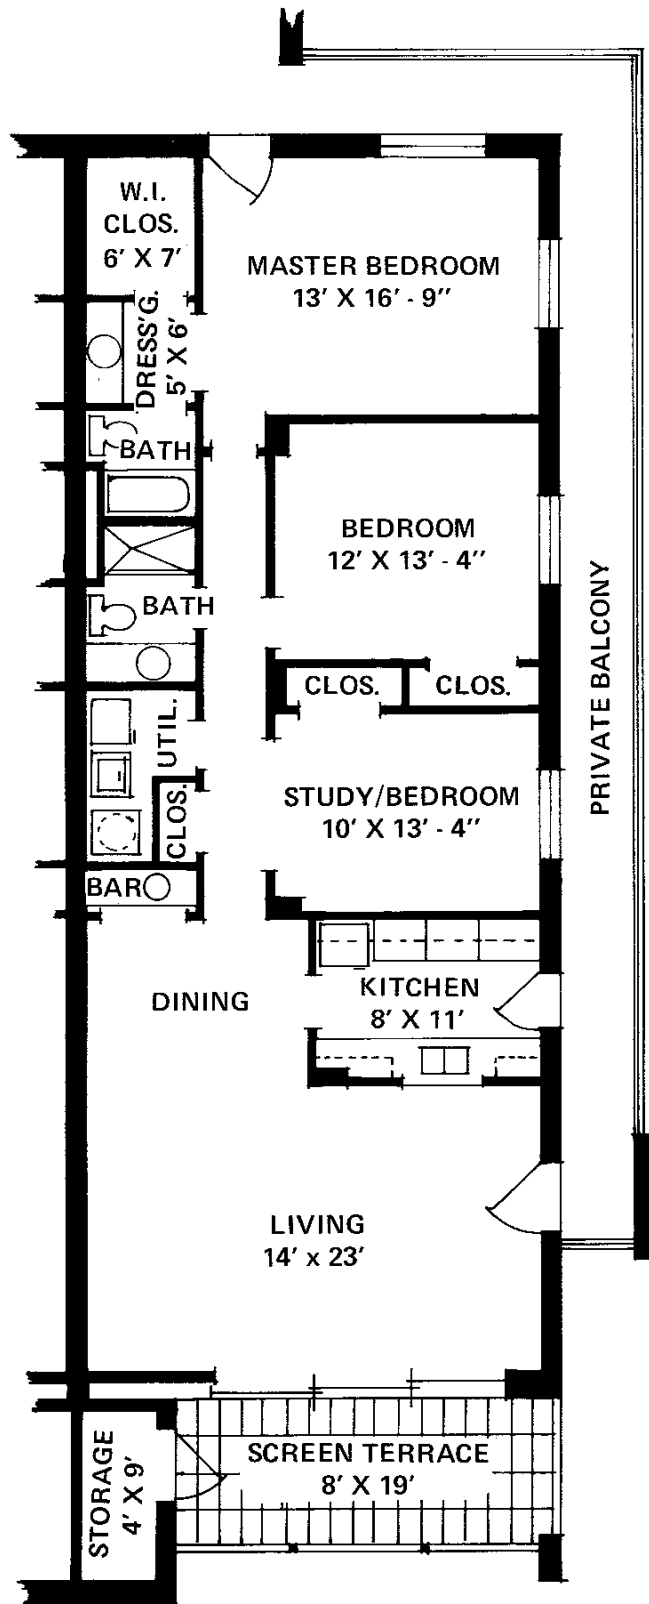

Dimensions, conditions and details may vary from presentations

*Venetian Cove Club*

3500 Gulfshore Boulevard, North  
Naples-on-the-Gulf, Florida

**TWO BEDROOM/TWO BATH  
FLOOR PLAN  
TOTAL AREA:  
1447 SQ. FT.**

Dimensions, conditions and details may vary from presentations

*Venetian Cove Club*

3500 Gulfshore Boulevard, North  
Naples-on-the-Gulf, Florida

**THREE BEDROOM/TWO BATH  
FLOOR PLAN  
TOTAL AREA:  
1700 SQ. FT.**

Dimensions, conditions and details may vary from presentations