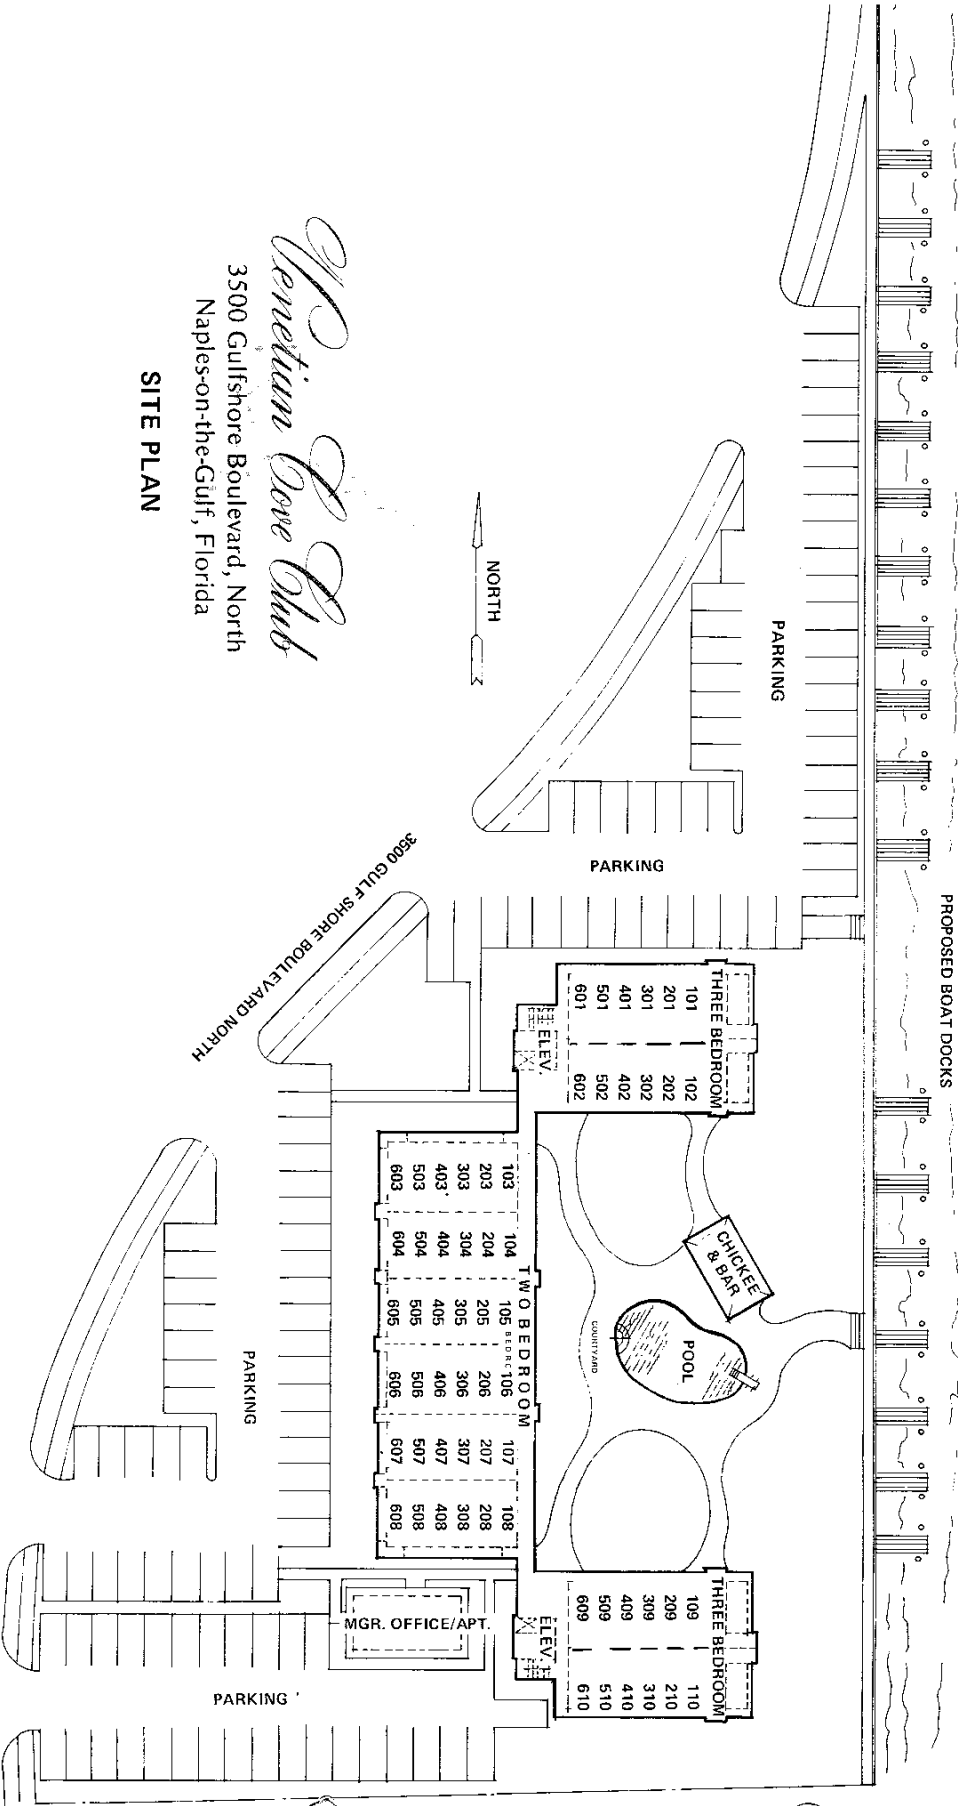

VENETIAN BAY

PROPOSED BOAT DOCKS

PARKING

PARKING

NORTH

*Venetian Cove Club*

3500 Gulfshore Boulevard, North  
Naples-on-the-Gulf, Florida

SITE PLAN

Dimensions, conditions and details may vary from presentations

*Venetian Cove Club*

3500 Gulfshore Boulevard, North  
Naples-on-the-Gulf, Florida

**TWO BEDROOM/TWO BATH  
FLOOR PLAN  
TOTAL AREA:  
1447 SQ. FT.**

Dimensions, conditions and details may vary from presentations

*Venetian Cove Club*

3500 Gulfshore Boulevard, North  
Naples-on-the-Gulf, Florida

**THREE BEDROOM/TWO BATH  
FLOOR PLAN  
TOTAL AREA:  
1700 SQ. FT.**