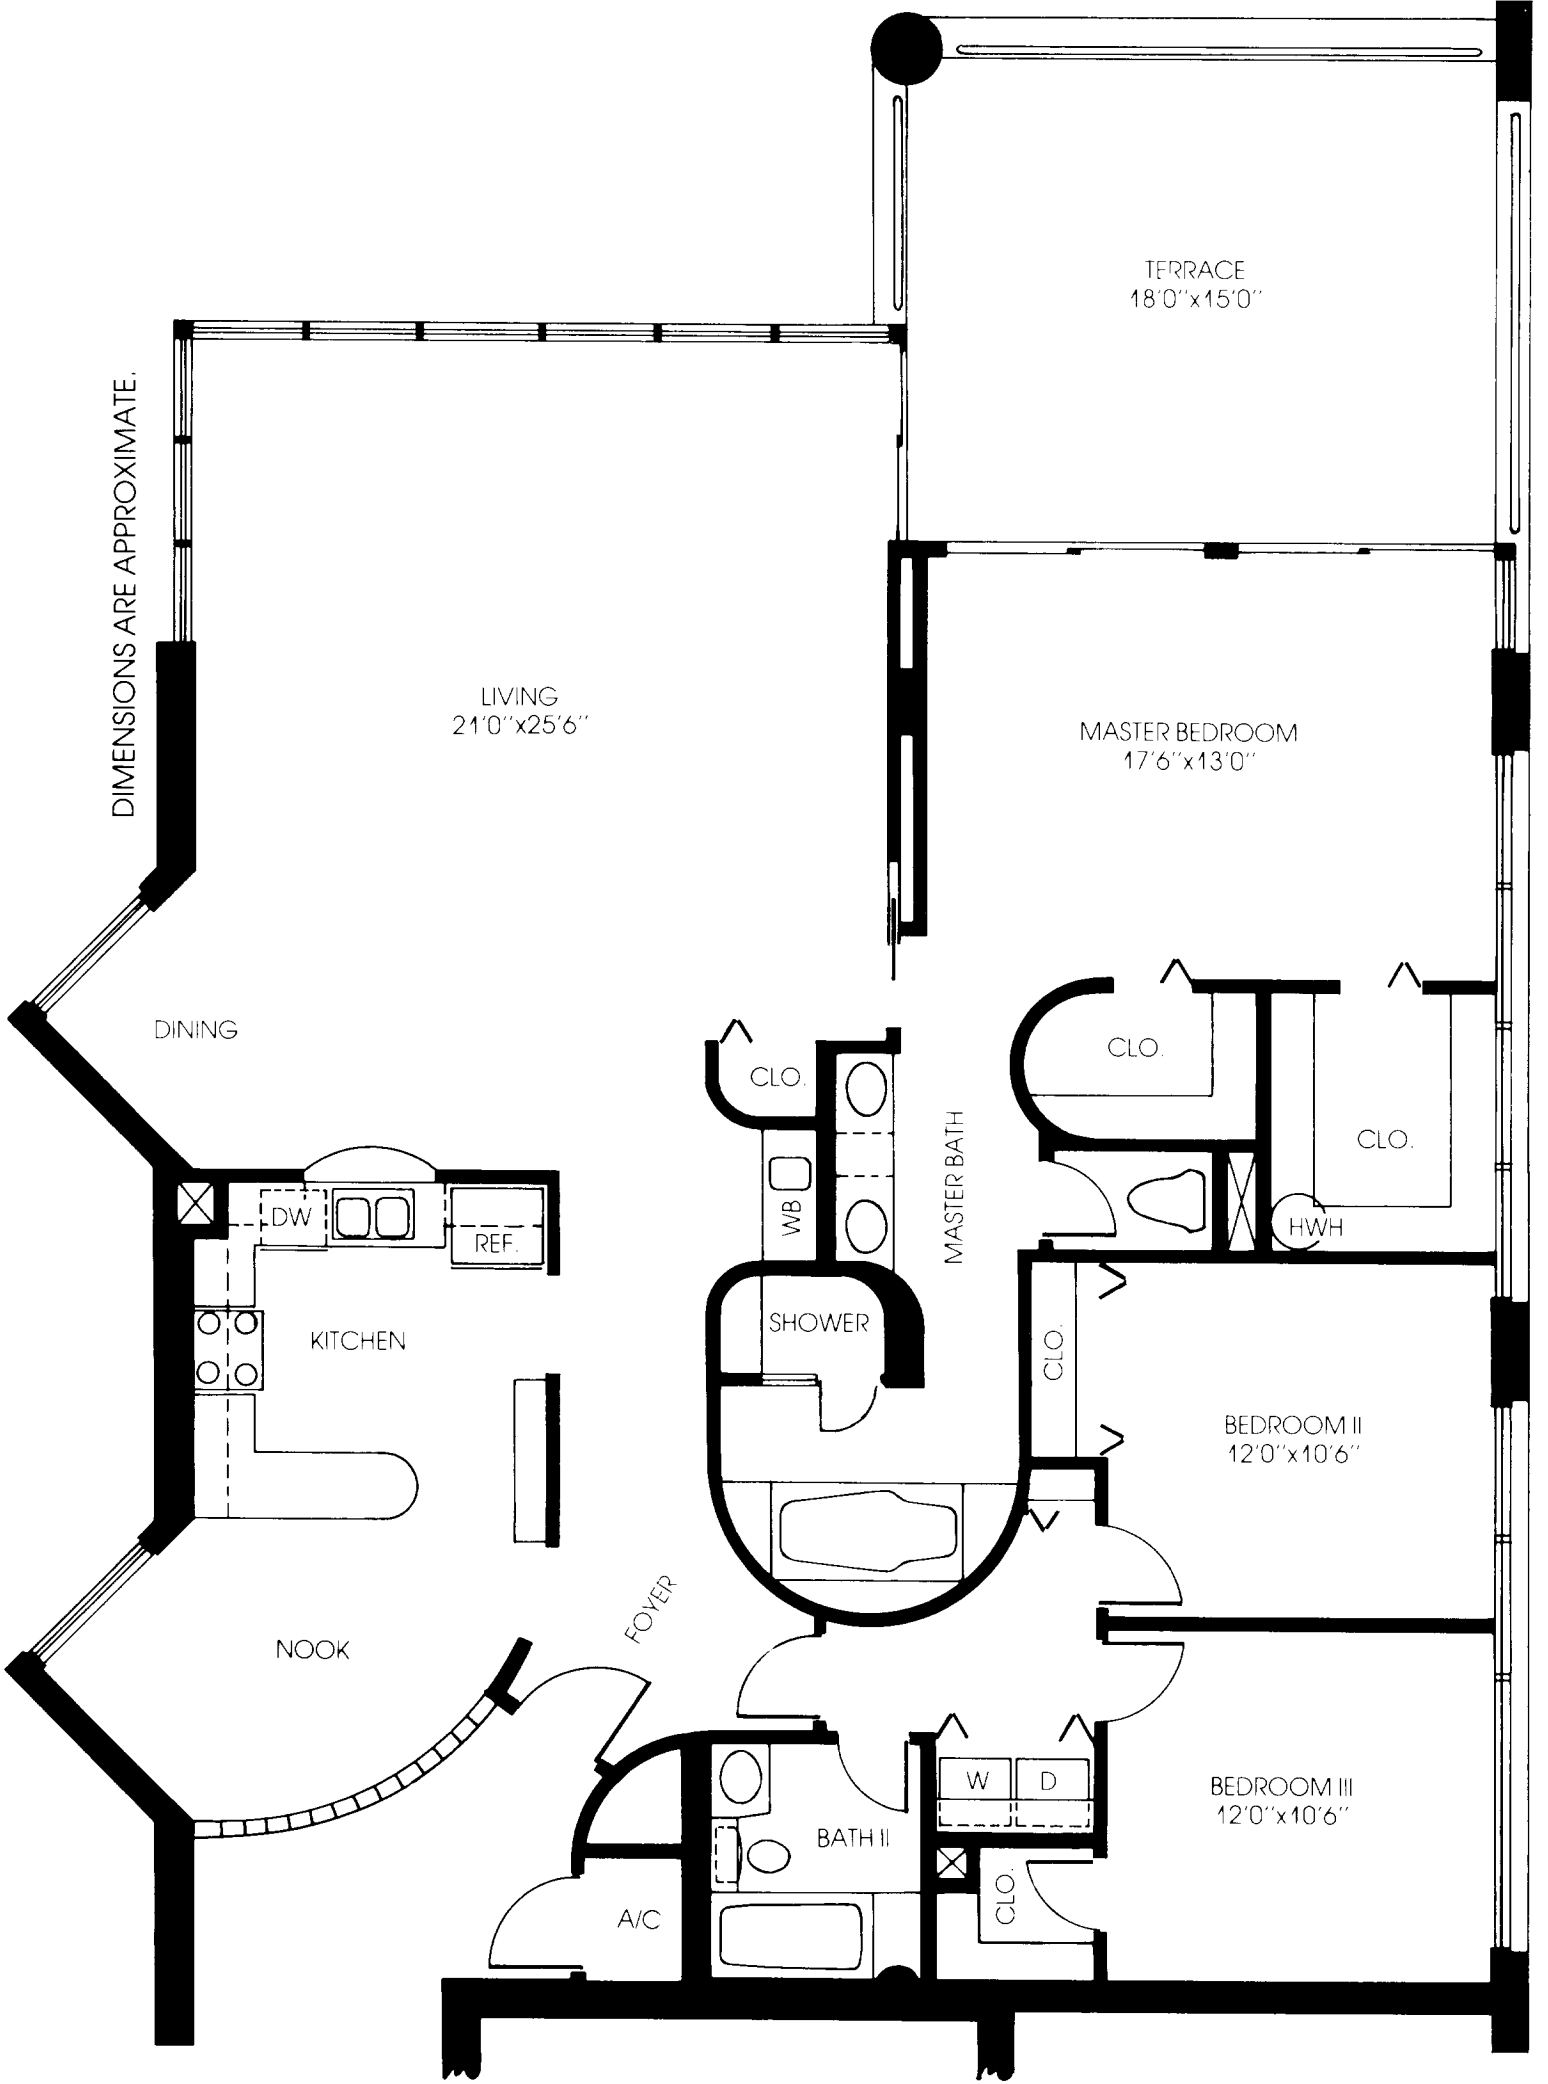

DIMENSIONS ARE APPROXIMATE.

SQUARE FOOTAGE: 1980. TERRACE: 275.

UNIT H