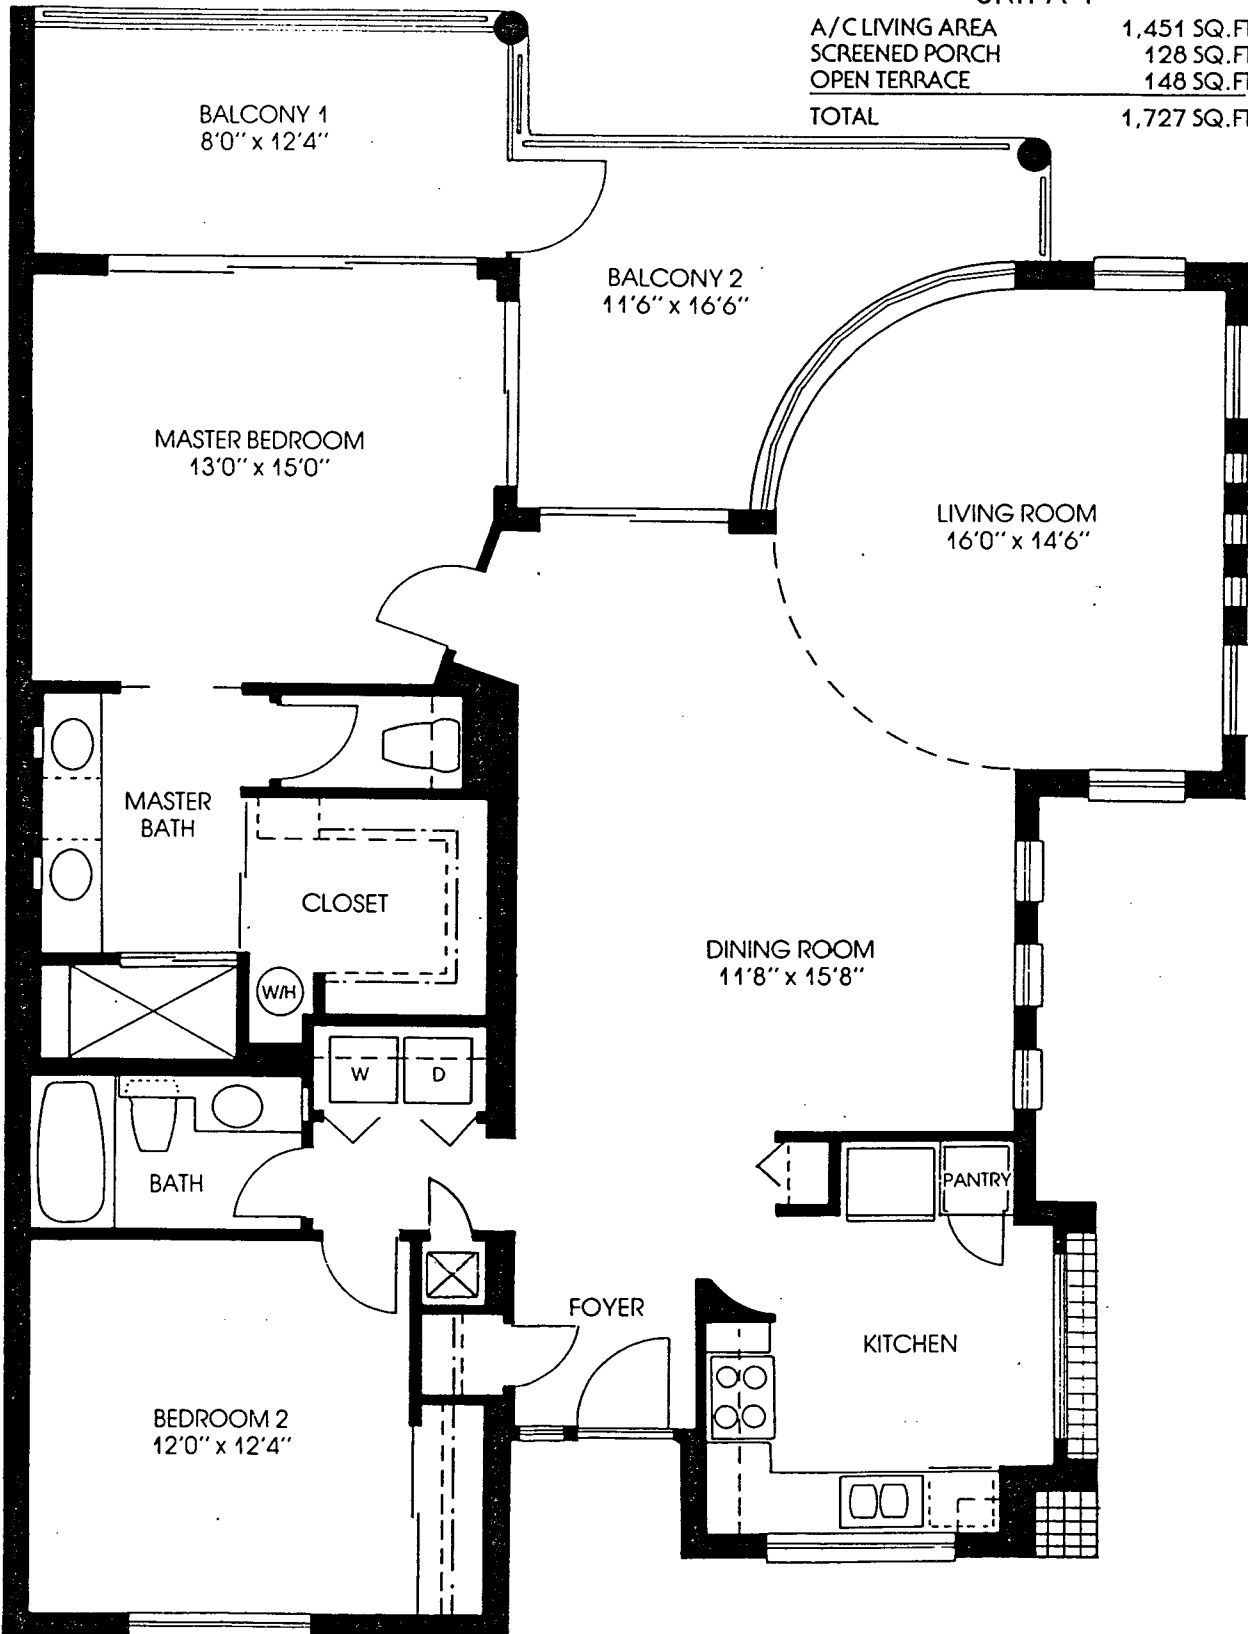

THE TROPICS

UNIT A-1

A/C LIVING AREA	1,451 SQ. FT.
SCREENED PORCH	128 SQ. FT.
OPEN TERRACE	148 SQ. FT.
TOTAL	1,727 SQ. FT.

ALL DIMENSIONS ARE APPROXIMATE