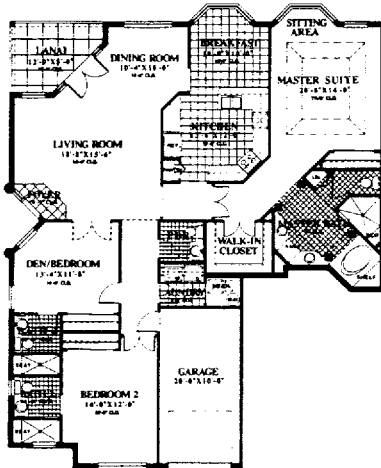

COLONADE A AT PARK SHORE

550 PARK SHORE DRIVE

ZONE 6

CAPRI
 3 bedrooms -
 2½ baths
 2,439 sq. feet -
 Total living area

DELPHI
 3 bedrooms -
 3 baths
 2,477 sq. feet -
 Total living area

ATHENA
 3 bedrooms -
 3½ baths
 2,005 sq. feet -
 Total living area

BARCELONA
 3 bedrooms -
 2½ baths
 1,987 sq. feet -
 Total living area

All dimensions are approximate. The developer reserves the right to change and alter all materials, specifications, features, dimensions, and designs without notice.