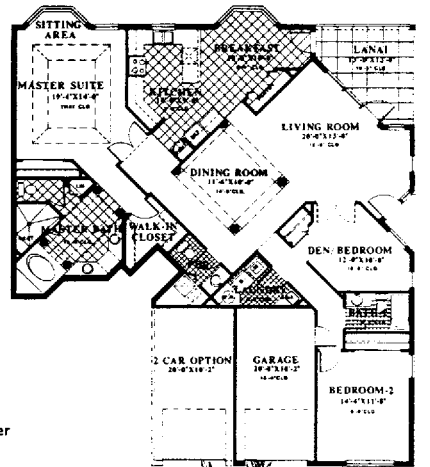

COLONADE A AT PARK SHORE

550 PARK SHORE DRIVE

ZONE 6

CAPRI
 3 bedrooms -
 2½ baths
 2,439 sq. feet -
 Total living area

DELPHI
 3 bedrooms -
 3 baths
 2,477 sq. feet -
 Total living area

ATHENA
 3 bedrooms -
 3½ baths
 2,005 sq. feet -
 Total living area

BARCELONA
 3 bedrooms -
 2½ baths
 1,987 sq. feet -
 Total living area

All dimensions are approximate. The developer reserves the right to change and alter all materials, specifications, features, dimensions, and designs without notice.