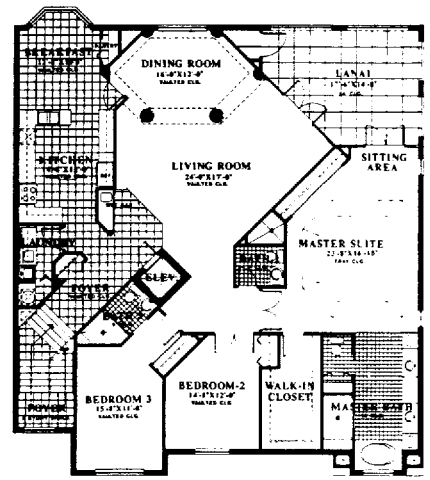

COLONADE A AT PARK SHORE

550 PARK SHORE DRIVE

ZONE 6

CAPRI
 3 bedrooms -
 2½ baths
 2,439 sq. feet -
 Total living area

DELPHI
 3 bedrooms -
 3 baths
 2,477 sq. feet -
 Total living area

ATHENA
 3 bedrooms -
 3½ baths
 2,005 sq. feet -
 Total living area

BARCELONA
 3 bedrooms -
 2½ baths
 1,987 sq. feet -
 Total living area

All dimensions are approximate. The developer reserves the right to change and alter all materials, specifications, features, dimensions, and designs without notice.