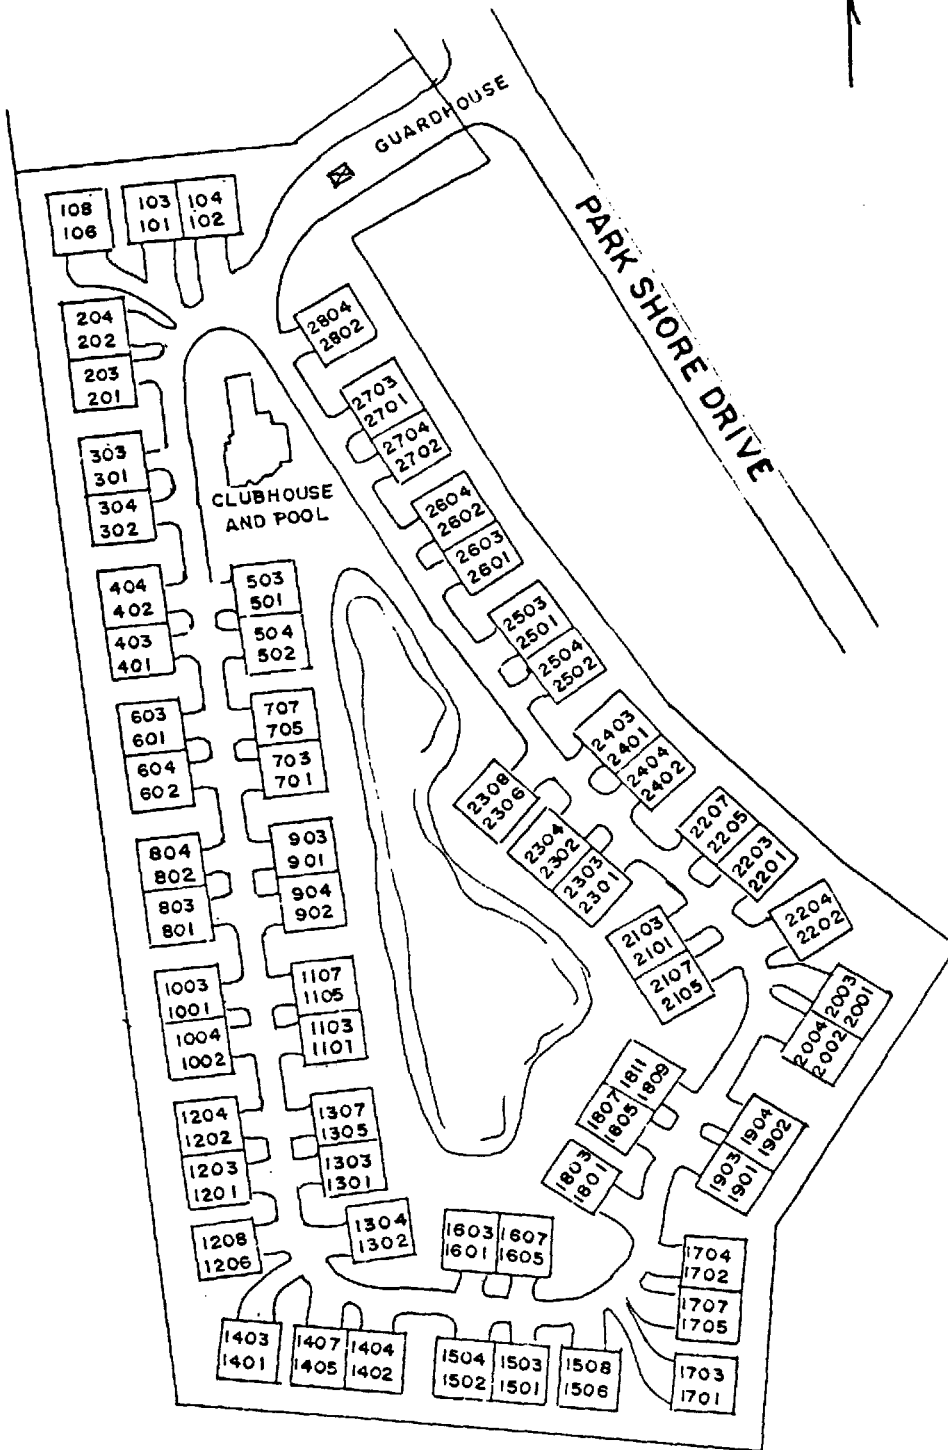

COLONADE A AT PARK SHORE

550 PARK SHORE DRIVE

ZONE 6

CAPRI
 3 bedrooms -
 2½ baths
 2,439 sq. feet -
 Total living area

DELPHI
 3 bedrooms -
 3 baths
 2,477 sq. feet -
 Total living area

ATHENA
 3 bedrooms -
 3½ baths
 2,005 sq. feet -
 Total living area

BARCELONA
 3 bedrooms -
 2½ baths
 1,987 sq. feet -
 Total living area

All dimensions are approximate. The developer reserves the right to change and alter all materials, specifications, features, dimensions, and designs without notice.