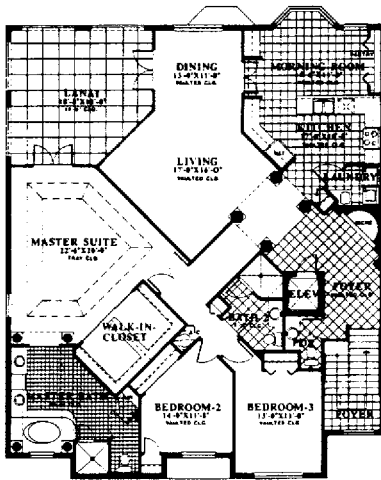

COLONADE A AT PARK SHORE

550 PARK SHORE DRIVE

ZONE 6

CAPRI
 3 bedrooms -
 2½ baths
 2,439 sq. feet -
 Total living area

DELPHI
 3 bedrooms -
 3 baths
 2,477 sq. feet -
 Total living area

ATHENA
 3 bedrooms -
 3½ baths
 2,005 sq. feet -
 Total living area

BARCELONA
 3 bedrooms -
 2½ baths
 1,987 sq. feet -
 Total living area

All dimensions are approximate. The developer reserves the right to change and alter all materials, specifications, features, dimensions, and designs without notice.