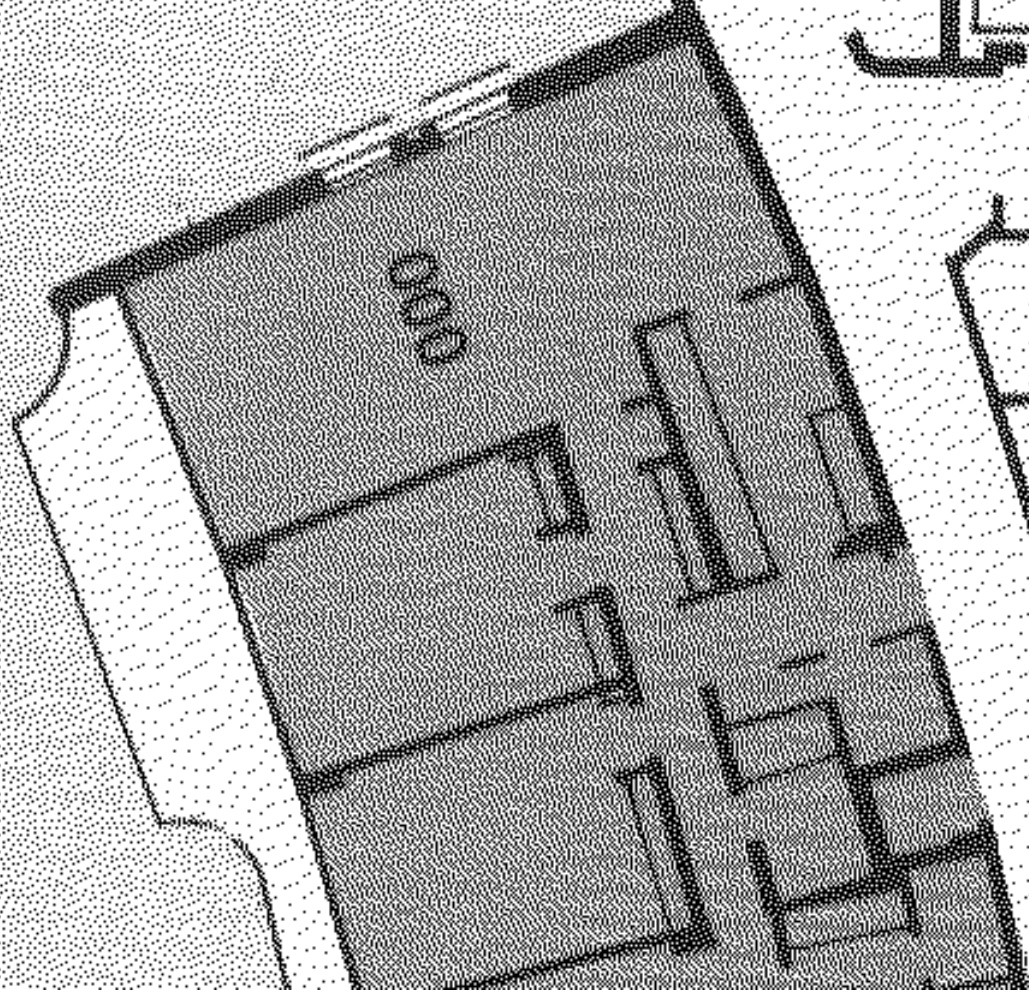

SURFEDGE

4001 GULF SHORE BLVD. NORTH

ZONE 6

15 FLOORS — 112 UNITS

GULF OF MEXICO

PLAN 006
2 BR, 2 Bath

HERE IS TWO BEDROOM FLIGHTS WITH ONE
ACROSS ON SUNDAYS AND NEW. BATH
CORNER AND GLASS IN THE FULL LENGTH OF
THE UNIT. ALL ROOMS ARE LARGES INCLDING
THE TWO BATH, EACH WITH A HEAVY CLO-
SET. NOICE THE 'HIS' AND 'HER' CLO-
SET IN THE MASTER BATHROOM ALONG WITH
A BREAKUP FAMILY AREA.

PLAN 007
2 BR - 2 Bath, Corner

THIS CORNER TWIN BEDROOM UNIT TAKES
MAXIMUM ADVANTAGE OF ITS LOCATION
WITH A LARGE WINDOW FACING DIRECTLY
ON TO THE GULF OF MEXICO AND OFFERING

ELEV. NO. 1

ELEV. NO. 2