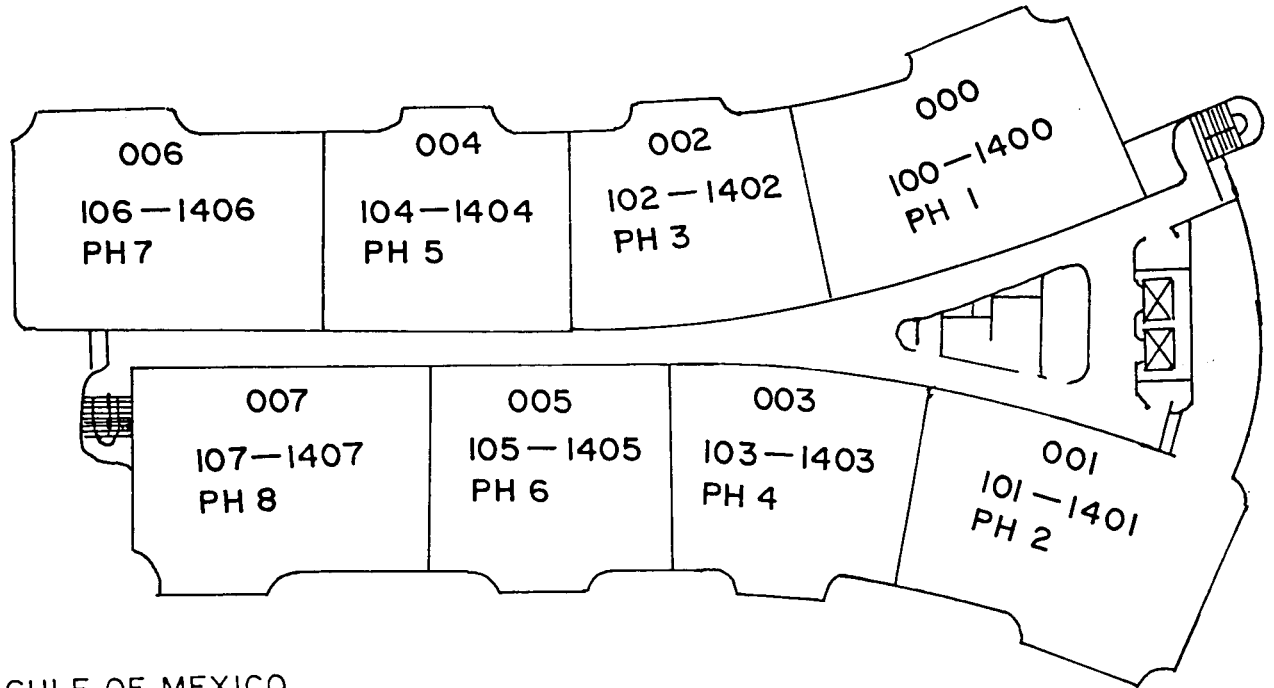

SURFEDGE

4001 GULF SHORE BLVD. NORTH

ZONE 6

15 FLOORS — 112 UNITS

GULF OF MEXICO

PLAN 006
2 BR, 2 Bath

HERE IS TWO BEDROOM FLIGHTS WITH ONE
ACROSS ON SUNDAYS AND NEW. BATH
CORNER AND GLASS IN THE FULL LENGTH OF
THE UNIT. ALL ROOMS ARE LARGES INCLDING
THE TWO BATH, EACH WITH A HEAVY CLO-
SET. NOICE THE 'HIS' AND 'HER' CLO-
SET IN THE MASTER BATHROOM ALONG WITH
A BREAKUP FAMILY AREA.

PLAN 007
2 BR - 2 Bath, Corner

THIS CORNER TWIN BEDROOM UNIT TAKES
MAXIMUM ADVANTAGE OF ITS LOCATION
WITH A LARGE WINDOW FACING DIRECTLY
ON TO THE GULF OF MEXICO AND OFFERING

ELEV. NO. 1

ELEV. NO. 2