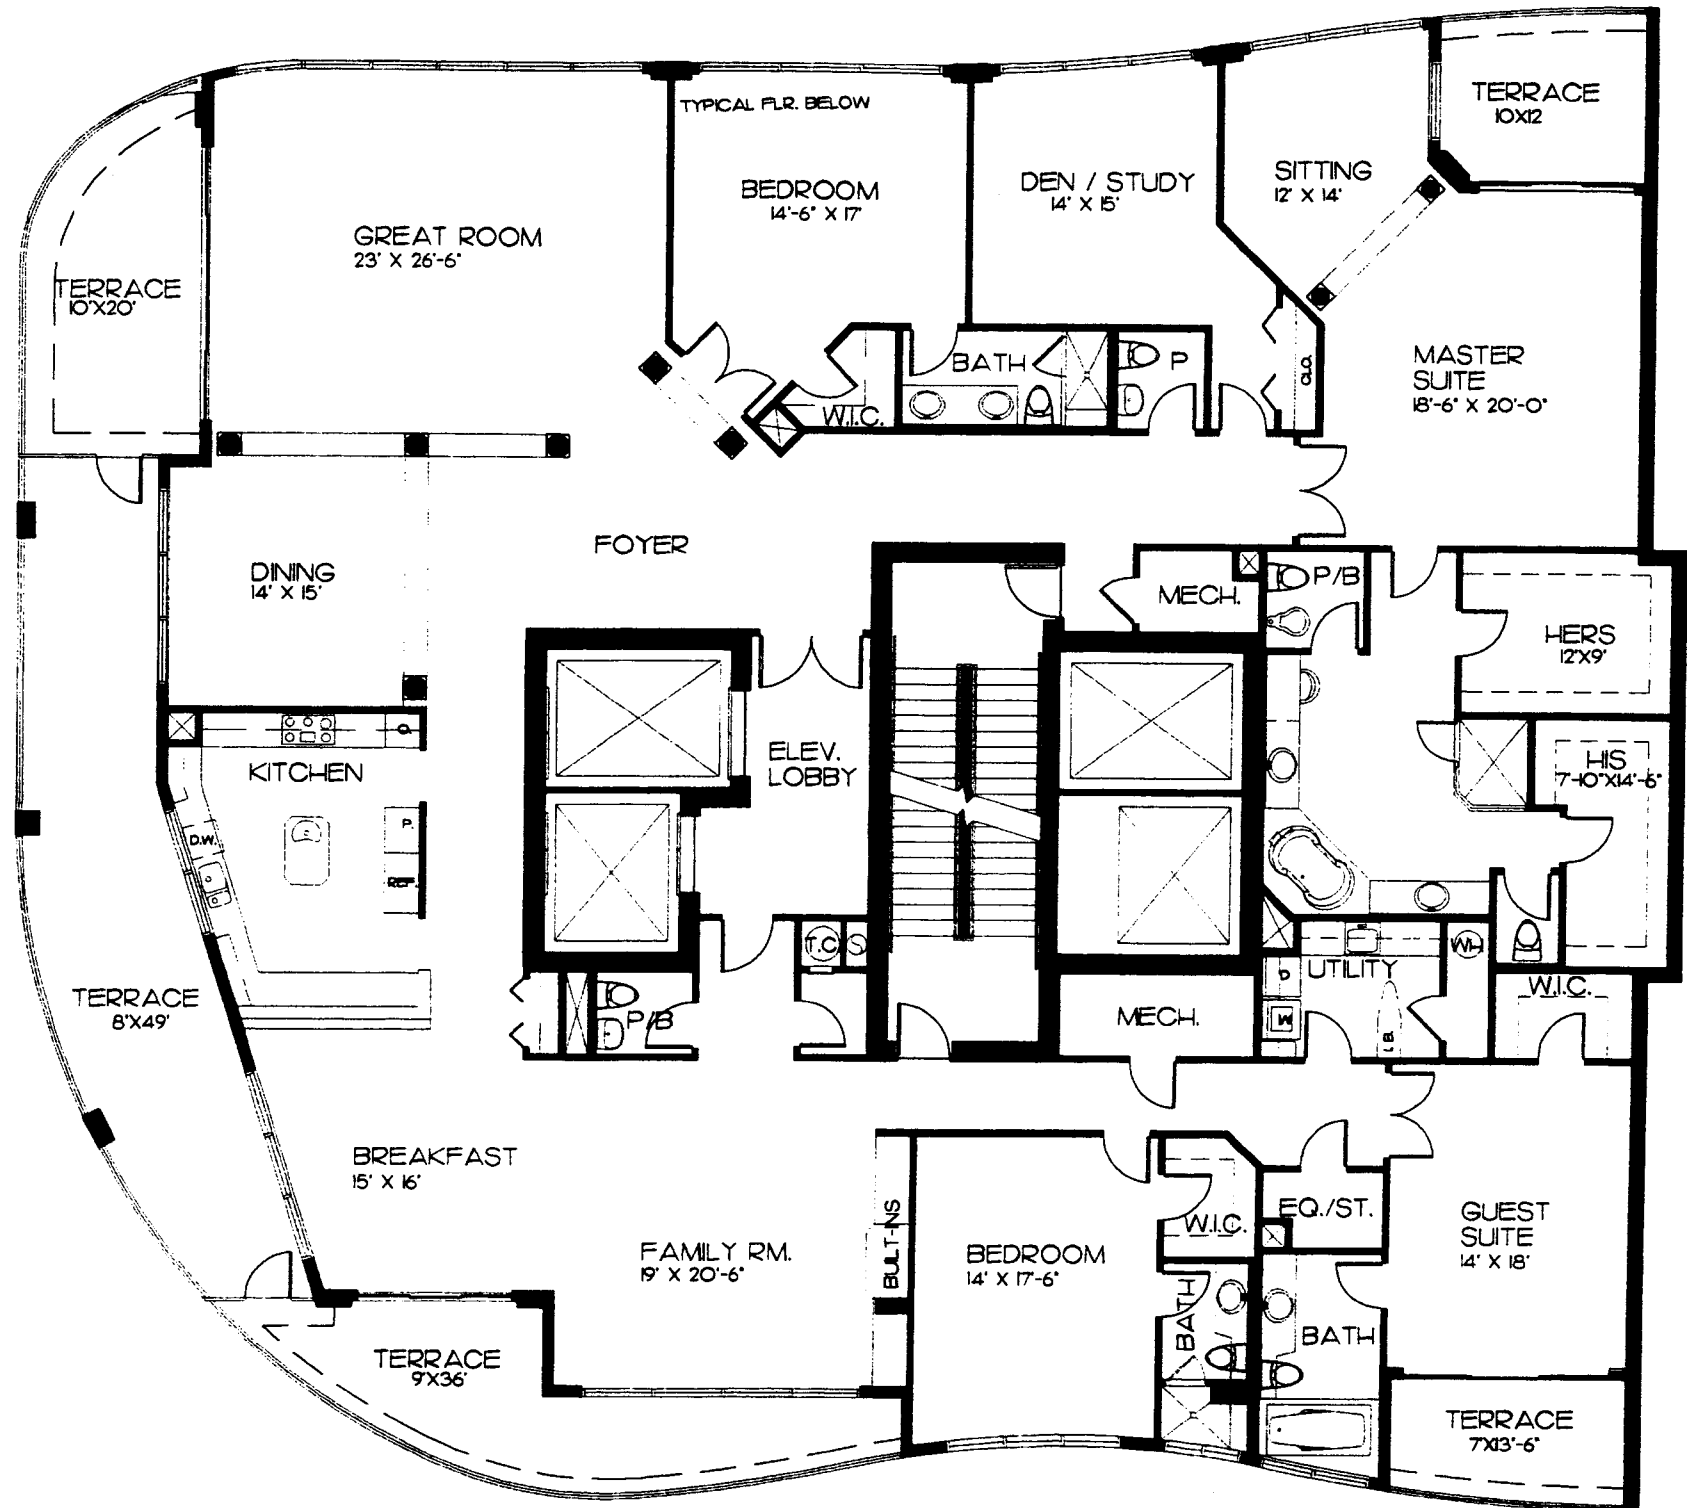

KEY PLAN

LE JARDIN

SOUTH PENTHOUSE RESIDENCE

LIVING AREA 6508 SQ. FT.
TERRACES 1115 SQ. FT.
TOTAL 7623 SQ. FT.

NOTE: ALL DIMENSIONS ARE APPROXIMATE AND SUBJECT TO CHANGE. DATE: 02/08/95

KEY PLAN

LE JARDIN

SOUTH PENTHOUSE RESIDENCE

LIVING AREA 6508 SQ. FT.
TERRACES 1115 SQ. FT.
TOTAL 7623 SQ. FT.

NOTE: ALL DIMENSIONS ARE APPROXIMATE AND SUBJECT TO CHANGE. DATE: 02/08/95