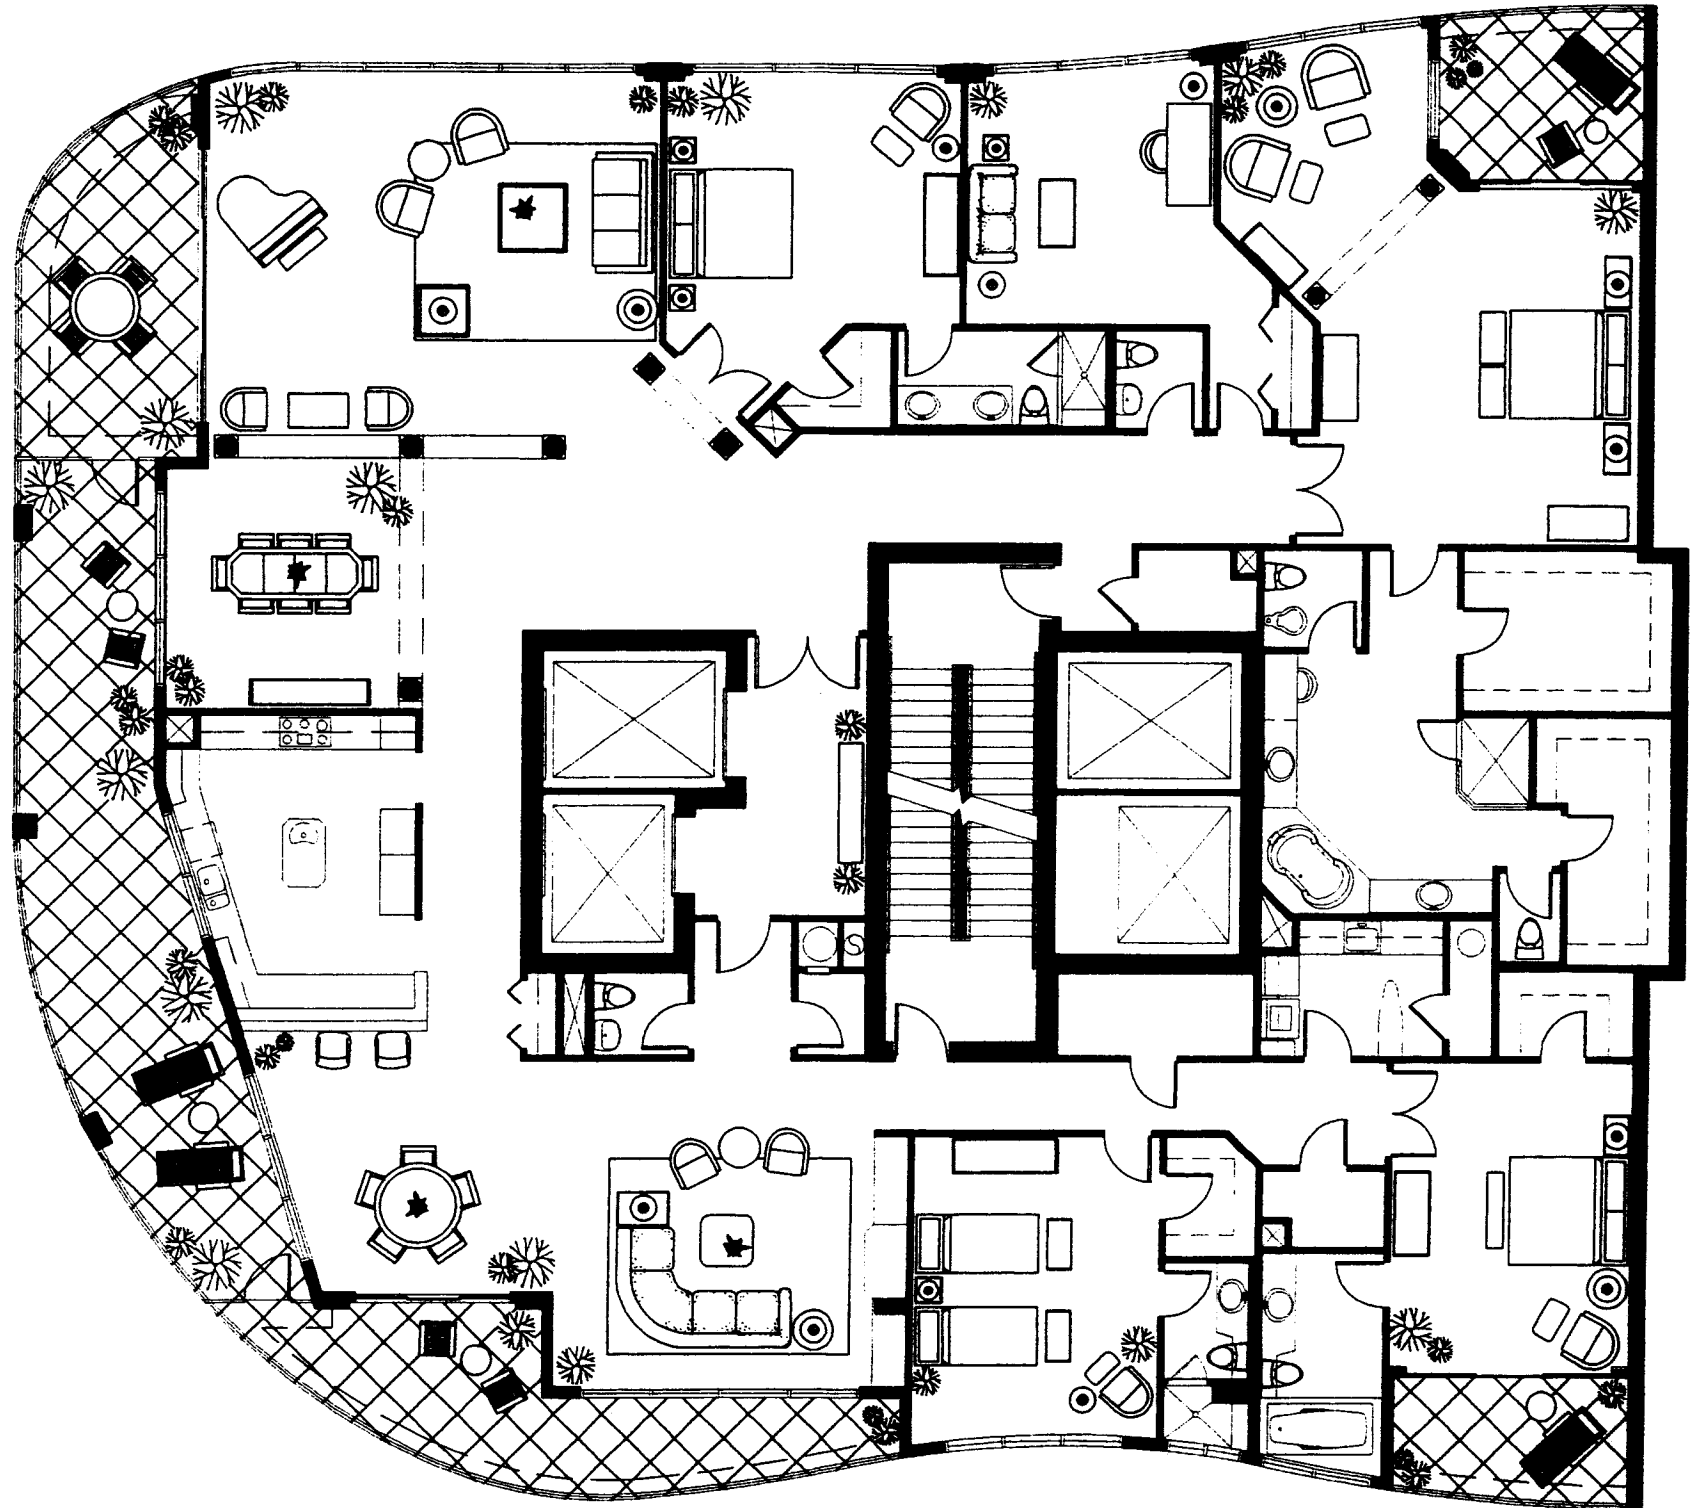

KEY PLAN

LE JARDIN

SOUTH PENTHOUSE RESIDENCE

LIVING AREA 6508 SQ. FT.
TERRACES 1115 SQ. FT.
TOTAL 7623 SQ. FT.

NOTE: ALL DIMENSIONS ARE APPROXIMATE AND SUBJECT TO CHANGE. DATE: 02/08/95

KEY PLAN

LE JARDIN

SOUTH PENTHOUSE RESIDENCE

LIVING AREA 6508 SQ. FT.
TERRACES 1115 SQ. FT.
TOTAL 7623 SQ. FT.

NOTE: ALL DIMENSIONS ARE APPROXIMATE AND SUBJECT TO CHANGE. DATE: 02/08/95