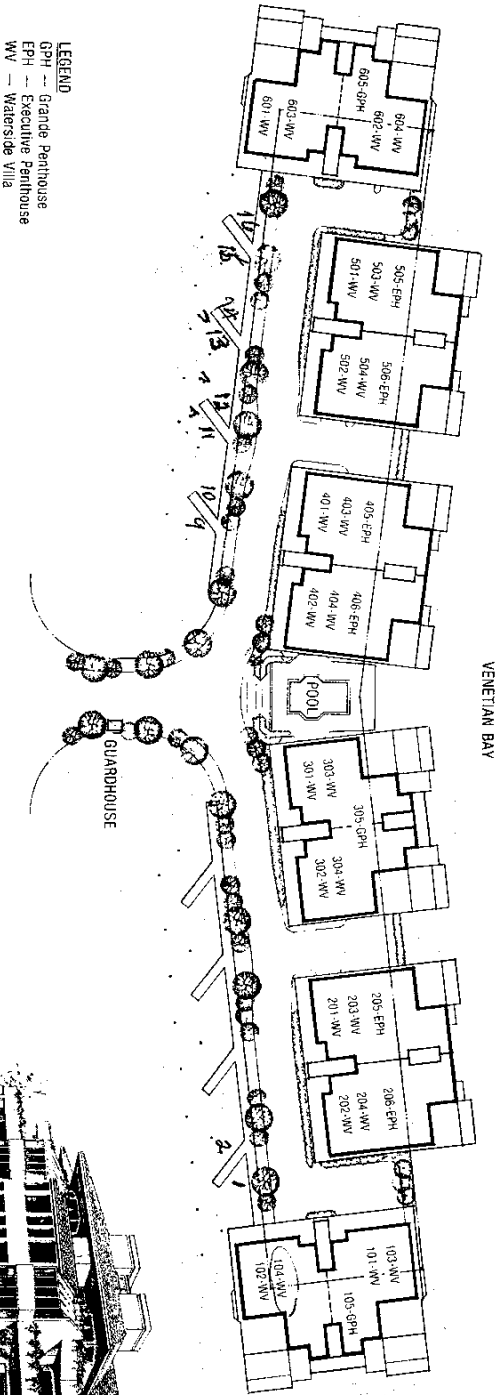

Site Plan

LEGEND
 GPH -- Grande Penthouse
 EPH -- Executive Penthouse
 WV -- Waterside Villa

Ardissonne
 4400 Gulf Shore Boulevard, North
 Naples, Florida 33940
 (813) 262-0008