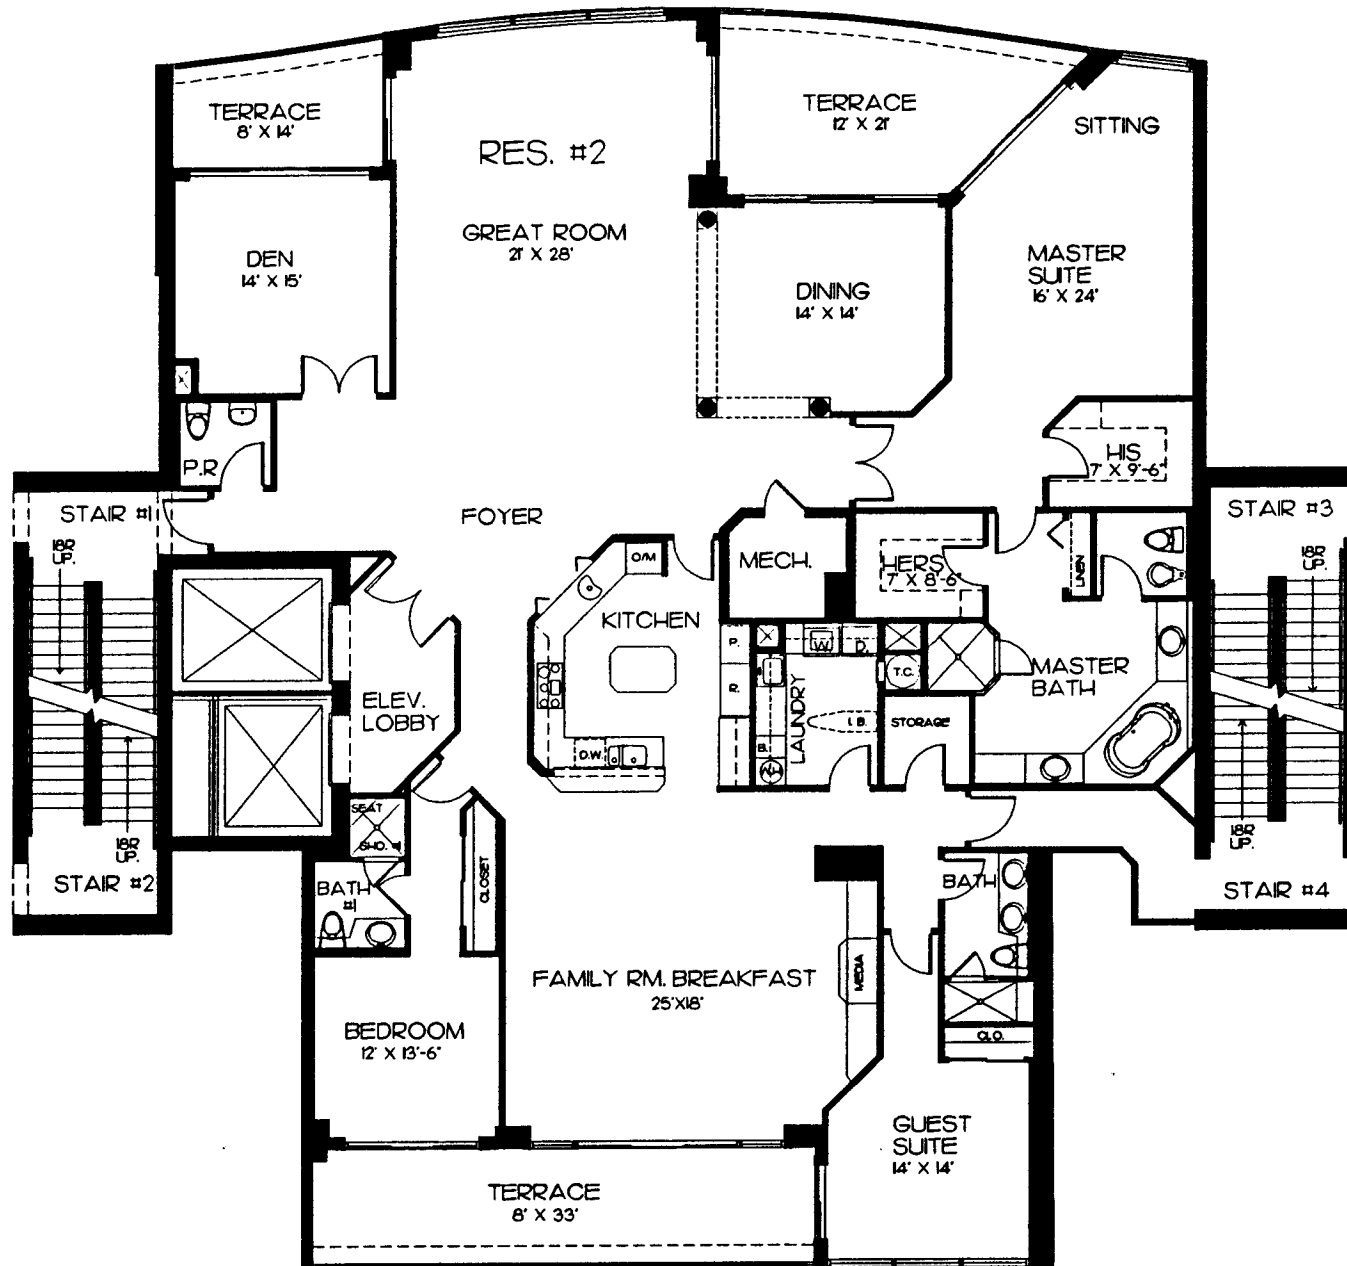

KEY PLAN

# LE JARDIN

## RESIDENCE - TWO

LIVING AREA 4174 SQ. FT.  
 TERRACES 614 SQ. FT.  
 TOTAL 4788 SQ. FT.

NOTE: ALL DIMENSIONS ARE APPROXIMATE AND SUBJECT TO CHANGE. DATE: 10/23/97

KEY PLAN

## RESIDENCE - TWO

LIVING AREA 4174 SQ. FT.  
TERRACES 614 SQ. FT.  
TOTAL 4788 SQ. FT.

NOTE: ALL DIMENSIONS ARE APPROXIMATE AND SUBJECT TO CHANGE. DATE: 06/10/96

KEY PLAN