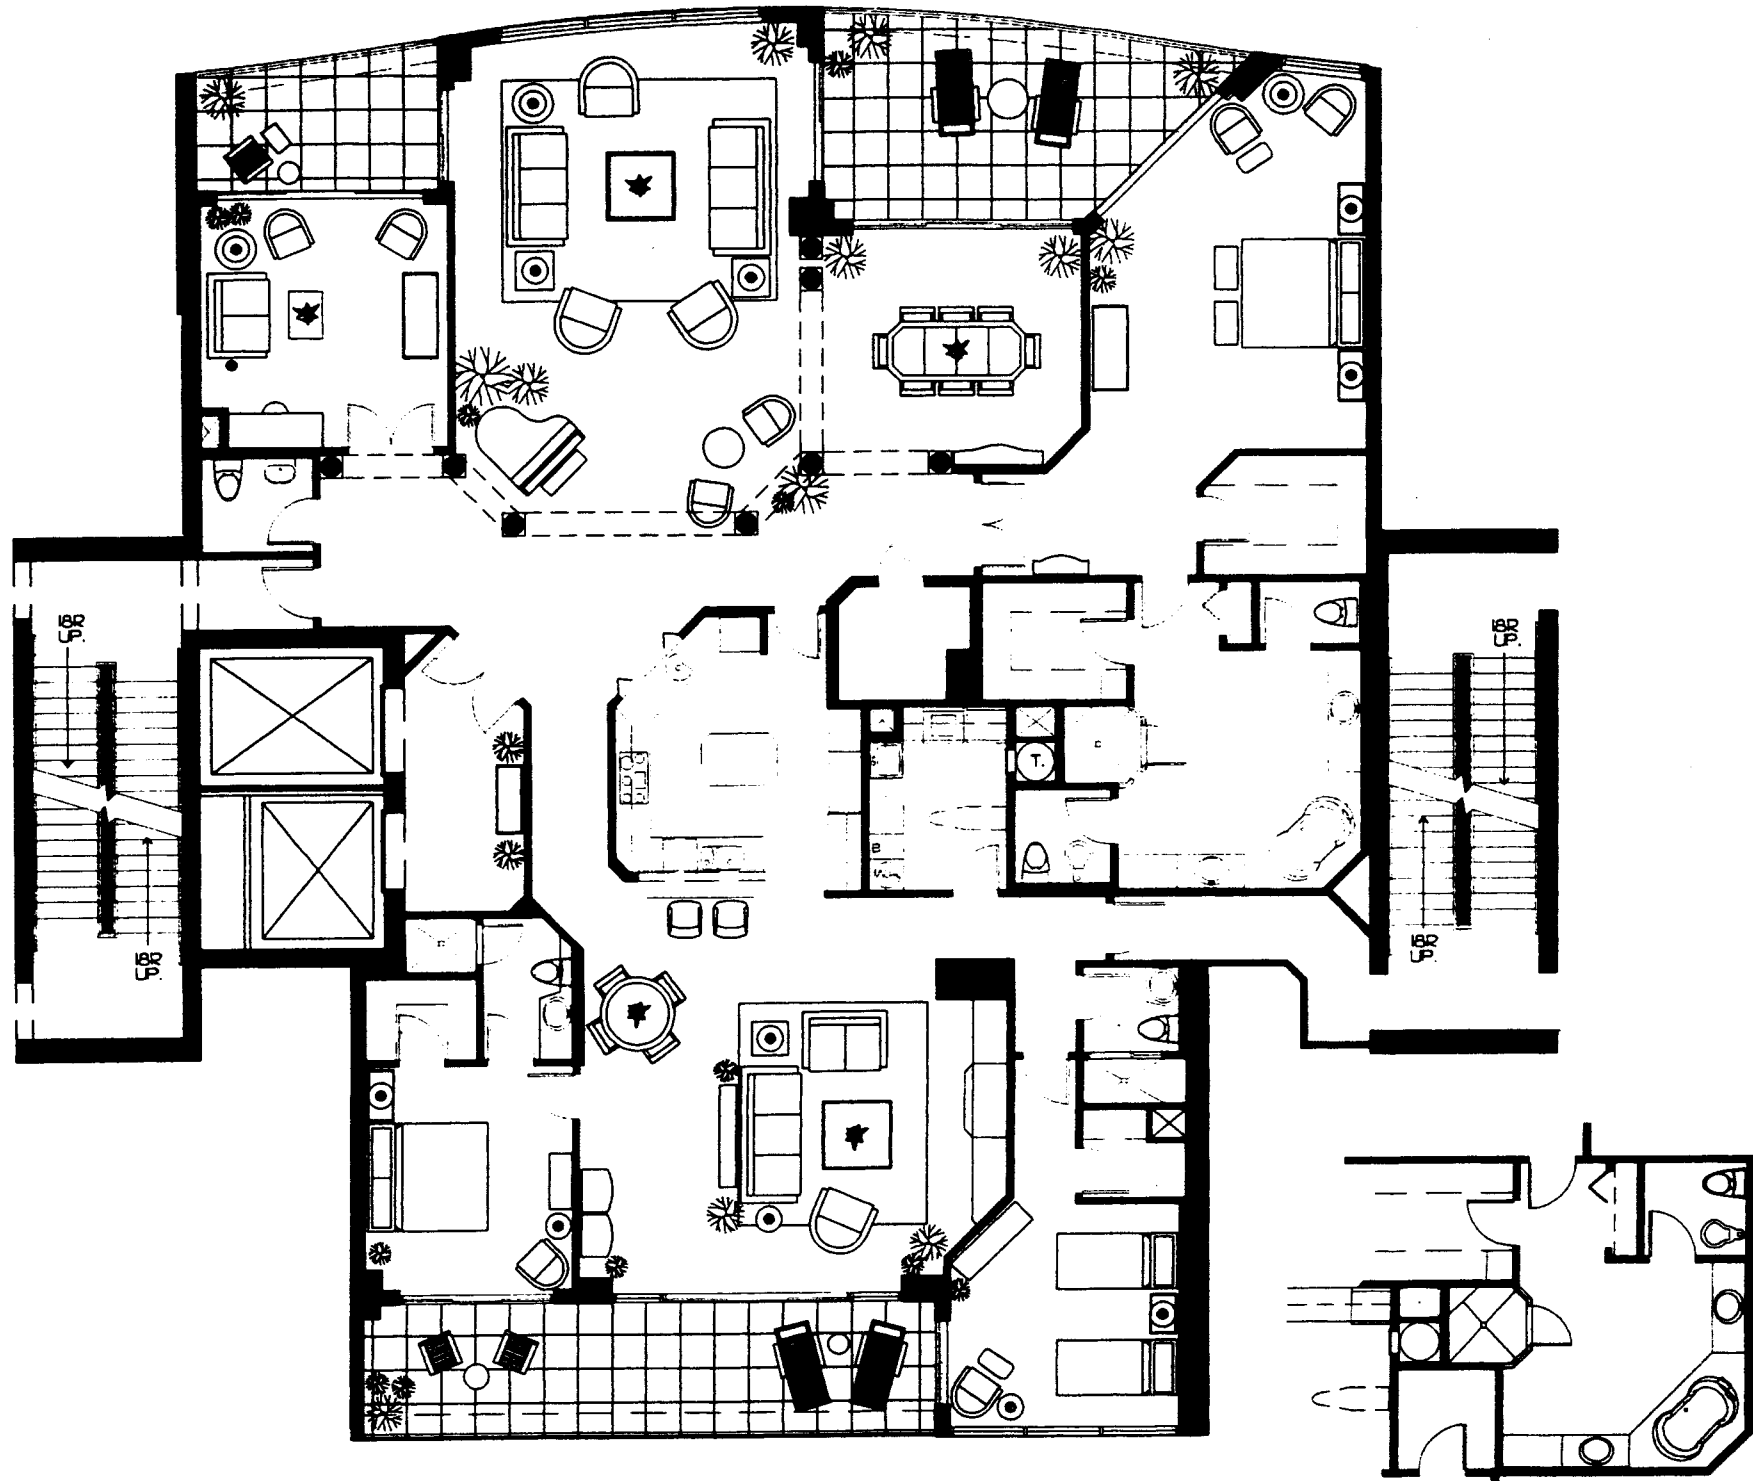

# LE JARDIN

## RESIDENCE - TWO

LIVING AREA 4174 SQ. FT.  
TERRACES 614 SQ. FT.  
TOTAL 4788 SQ. FT.

NOTE: ALL DIMENSIONS ARE APPROXIMATE AND SUBJECT TO CHANGE. DATE: 06/10/96

KEY PLAN

# LE JARDIN

RESIDENCE - TWO

LIVING AREA 4174 SQ. FT.  
TERRACES 614 SQ. FT.  
TOTAL 4788 SQ. FT.

NOTE: ALL DIMENSIONS ARE APPROXIMATE AND SUBJECT TO CHANGE. DATE: 06/10/96