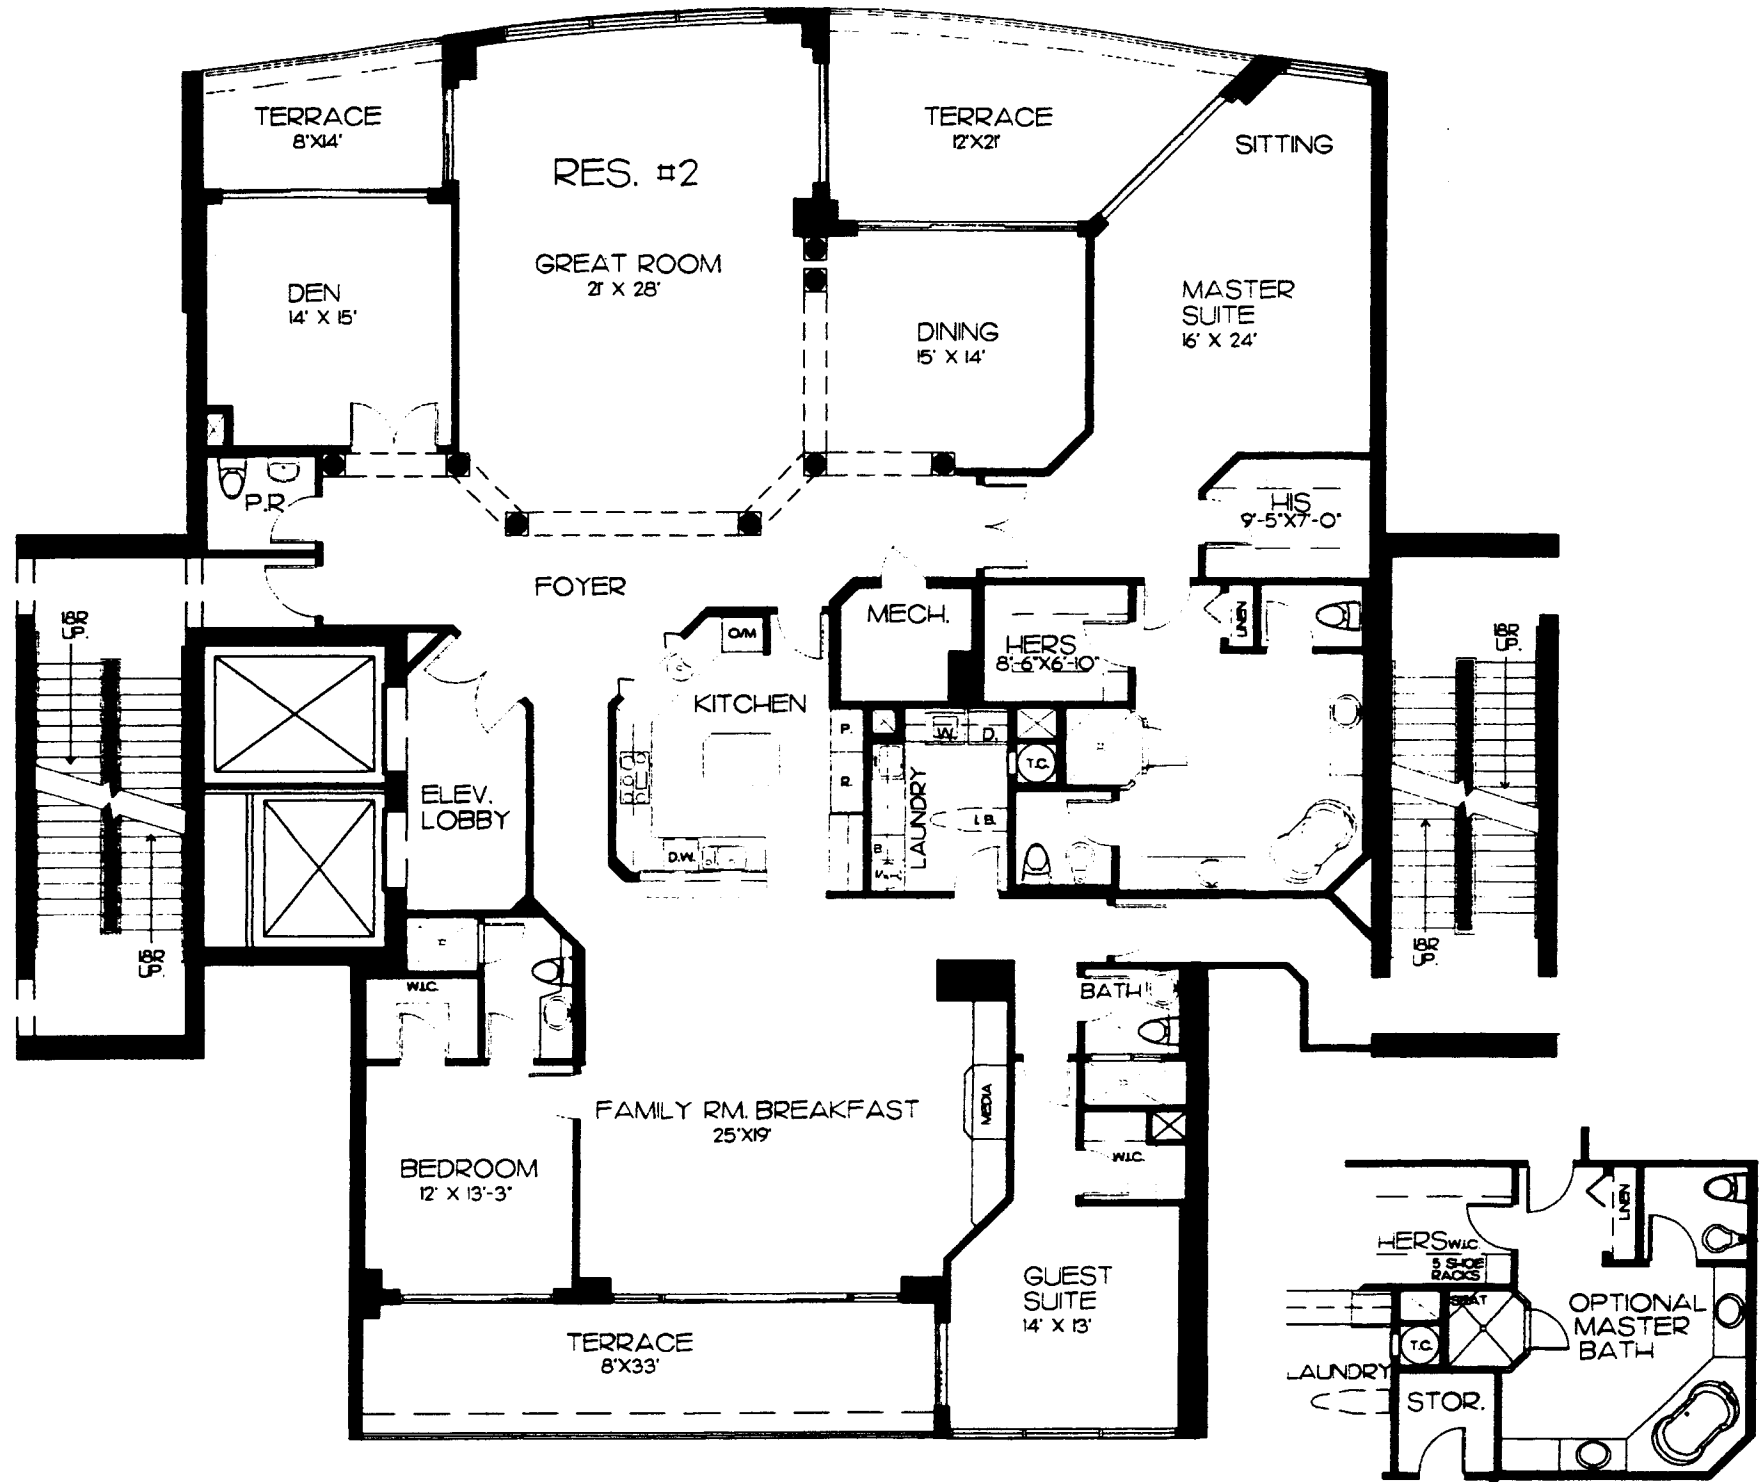

## RESIDENCE - TWO

LIVING AREA 4174 SQ. FT.  
 TERRACES 614 SQ. FT.  
 TOTAL 4788 SQ. FT.

NOTE: ALL DIMENSIONS ARE APPROXIMATE AND SUBJECT TO CHANGE. DATE: 10/23/97

KEY PLAN

# LE JARDIN

## RESIDENCE - TWO

LIVING AREA 4174 SQ. FT.  
TERRACES 614 SQ. FT.  
TOTAL 4788 SQ. FT.

NOTE: ALL DIMENSIONS ARE APPROXIMATE AND SUBJECT TO CHANGE. DATE: 06/10/96

KEY PLAN

# LE JARDIN

RESIDENCE - TWO

LIVING AREA 4174 SQ. FT.  
TERRACES 614 SQ. FT.  
TOTAL 4788 SQ. FT.

NOTE: ALL DIMENSIONS ARE APPROXIMATE AND SUBJECT TO CHANGE. DATE: 06/10/96