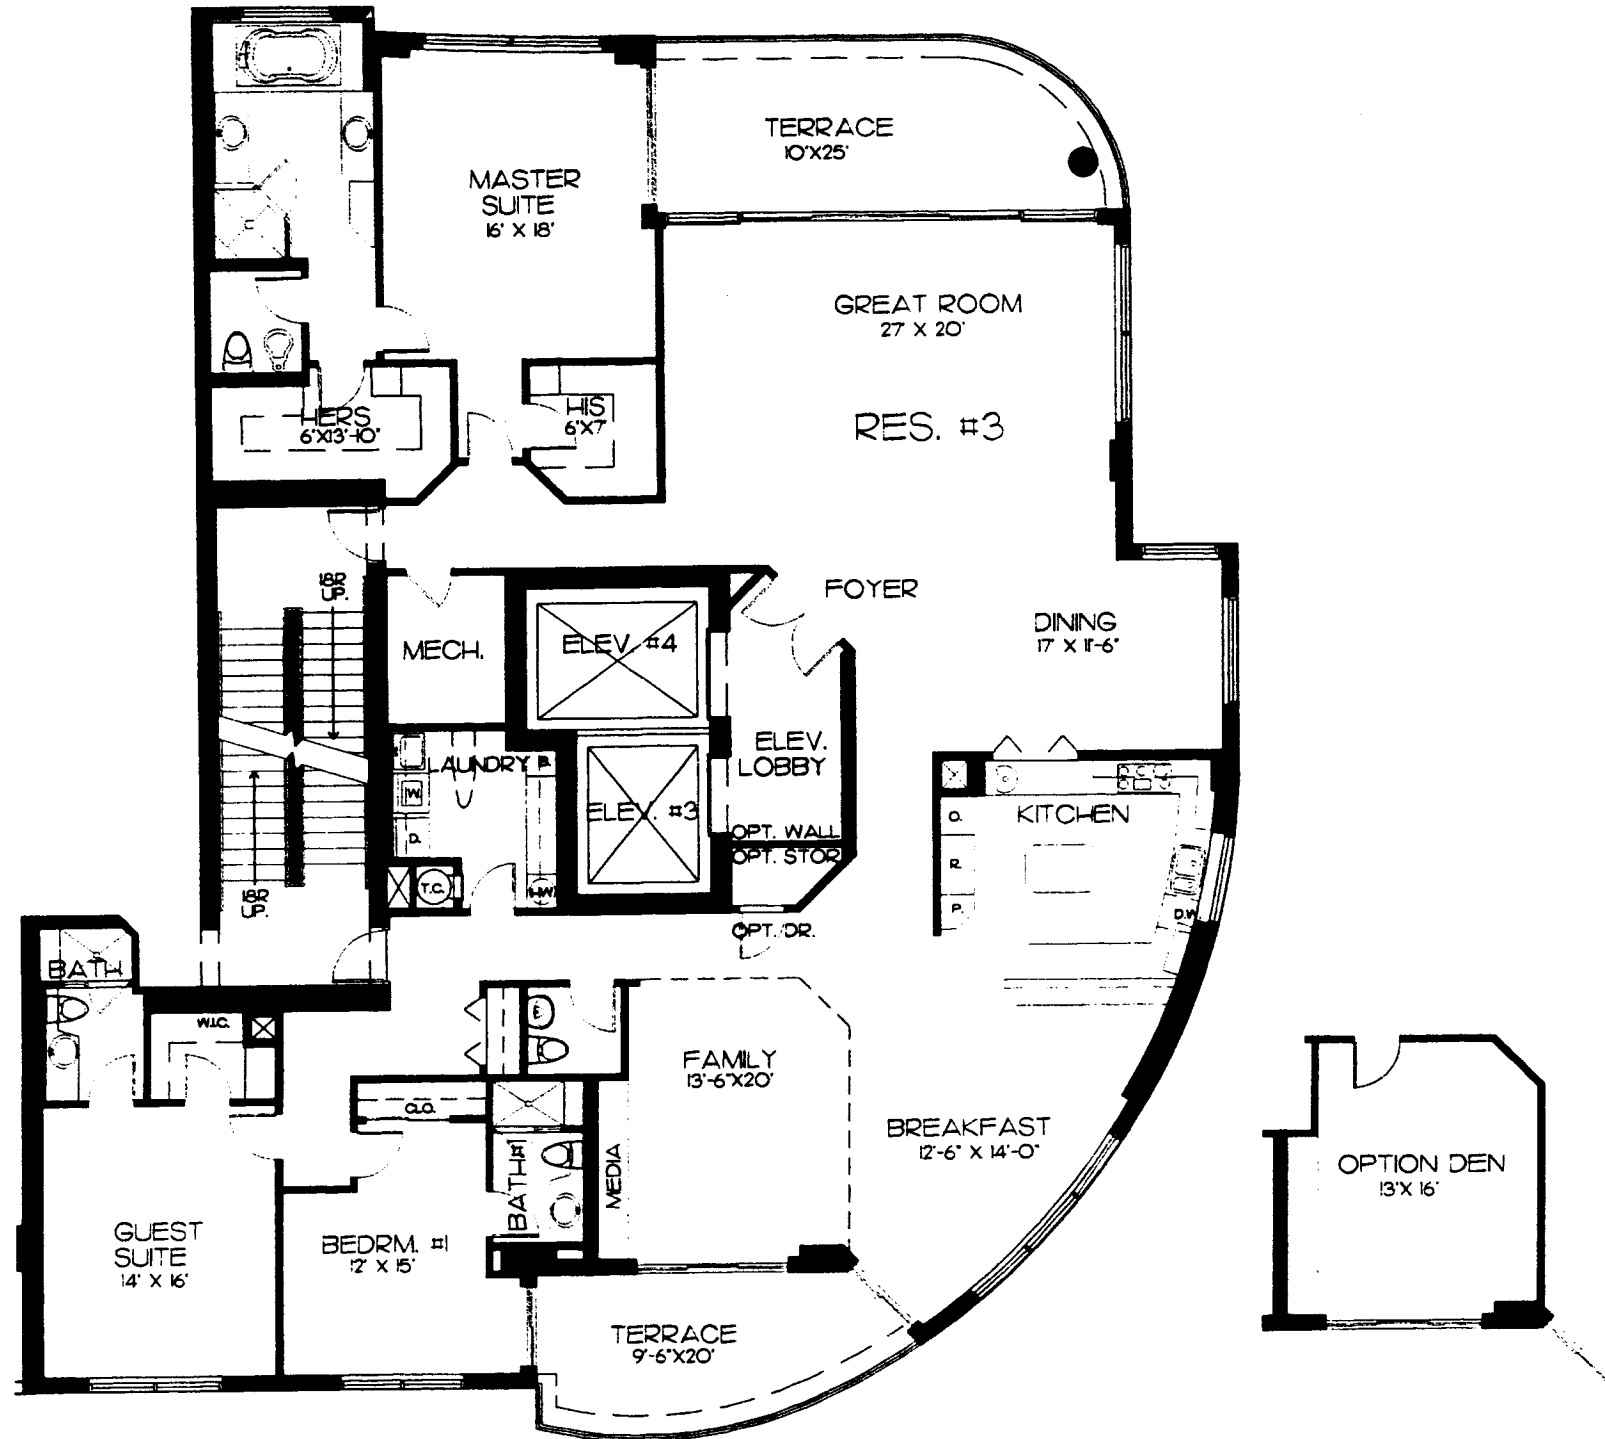

KEY PLAN

LE JARDIN

RESIDENCE - THREE

LIVING AREA 3669 SQ. FT.
TERRACES 444 SQ. FT.
TOTAL 4113 SQ. FT.

NOTE: ALL DIMENSIONS ARE APPROXIMATE AND SUBJECT TO CHANGE. DATE: 10/23/97

KEY PLAN

LE JARDIN

RESIDENCE - THREE

LIVING AREA 3669 SQ. FT.
TERRACES 444 SQ. FT.
TOTAL 4113 SQ. FT.

NOTE: ALL DIMENSIONS ARE APPROXIMATE AND SUBJECT TO CHANGE. DATE: 04/5/96

KEY PLAN

LE JARDIN

RESIDENCE - THREE

LIVING AREA 3669 SQ. FT.
TERRACES 444 SQ. FT.
TOTAL 4113 SQ. FT.

NOTE: ALL DIMENSIONS ARE APPROXIMATE AND SUBJECT TO CHANGE. DATE: 04/5/96