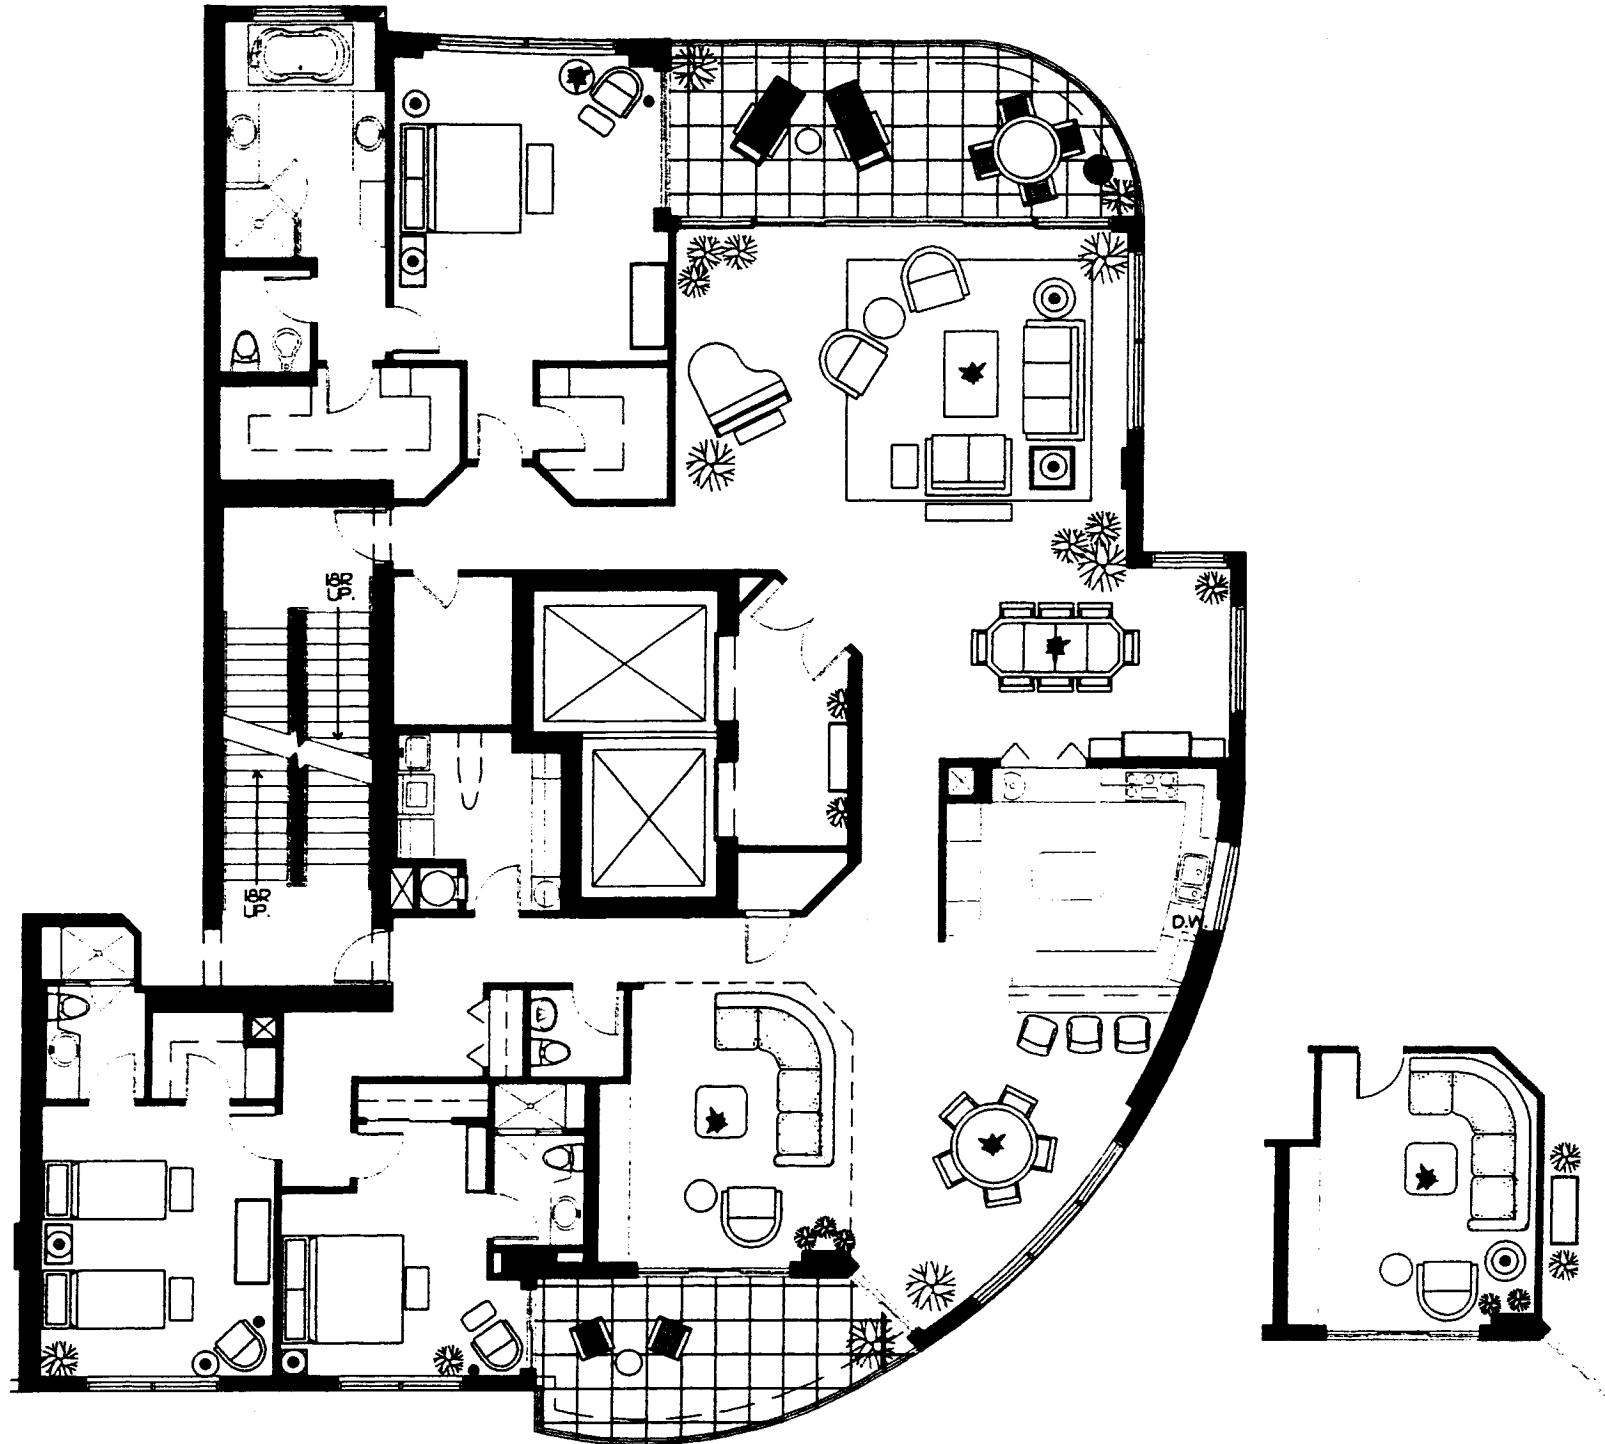

KEY PLAN

LE JARDIN

RESIDENCE - THREE

LIVING AREA 3669 SQ. FT.
TERRACES 444 SQ. FT.
TOTAL 4113 SQ. FT.

NOTE: ALL DIMENSIONS ARE APPROXIMATE AND SUBJECT TO CHANGE. DATE: 10/23/97

KEY PLAN

LE JARDIN

RESIDENCE - THREE

LIVING AREA 3669 SQ. FT.
TERRACES 444 SQ. FT.
TOTAL 4113 SQ. FT.

NOTE: ALL DIMENSIONS ARE APPROXIMATE AND SUBJECT TO CHANGE. DATE: 04/5/96

KEY PLAN

LE JARDIN

RESIDENCE - THREE

LIVING AREA 3669 SQ. FT.
TERRACES 444 SQ. FT.
TOTAL 4113 SQ. FT.

NOTE: ALL DIMENSIONS ARE APPROXIMATE AND SUBJECT TO CHANGE. DATE: 04/5/96