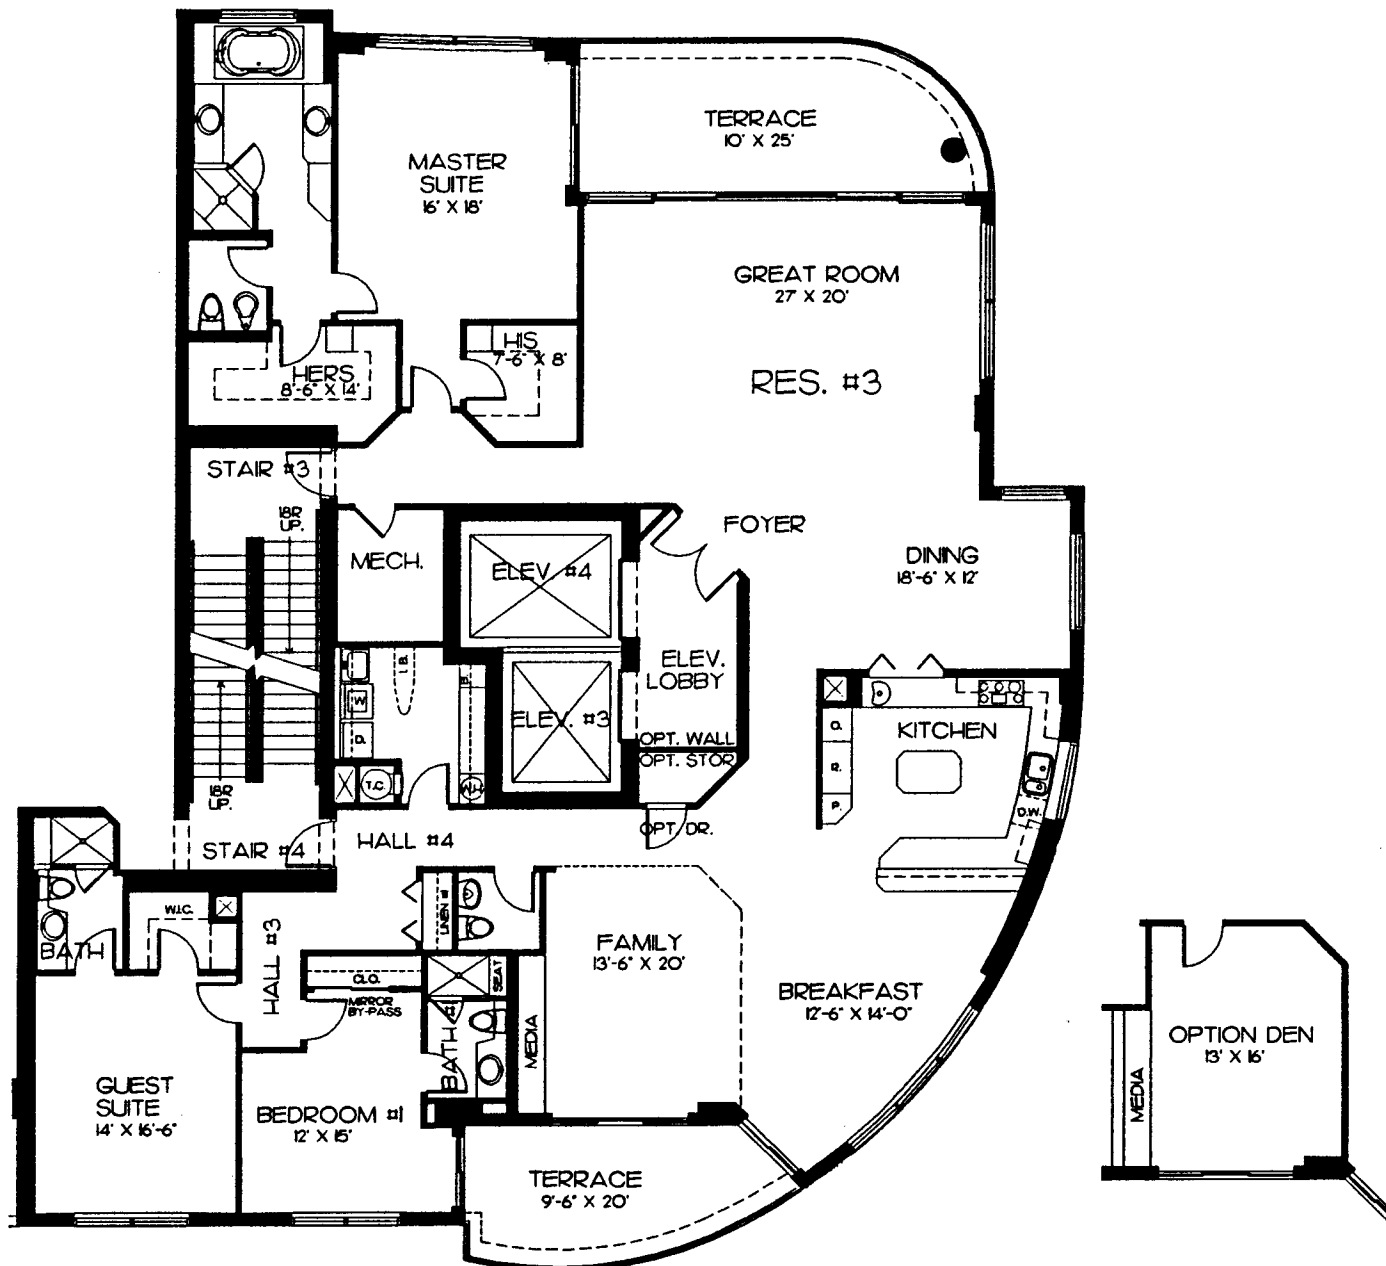

KEY PLAN

LE JARDIN

RESIDENCE - THREE

LIVING AREA 3669 SQ. FT.
TERRACES 444 SQ. FT.
TOTAL 4113 SQ. FT.

NOTE: ALL DIMENSIONS ARE APPROXIMATE AND SUBJECT TO CHANGE. DATE: 10/23/97

KEY PLAN

LE JARDIN

RESIDENCE - THREE

LIVING AREA 3669 SQ. FT.
TERRACES 444 SQ. FT.
TOTAL 4113 SQ. FT.

NOTE: ALL DIMENSIONS ARE APPROXIMATE AND SUBJECT TO CHANGE. DATE: 04/5/96

KEY PLAN

LE JARDIN

RESIDENCE - THREE

LIVING AREA 3669 SQ. FT.
TERRACES 444 SQ. FT.
TOTAL 4113 SQ. FT.

NOTE: ALL DIMENSIONS ARE APPROXIMATE AND SUBJECT TO CHANGE. DATE: 04/5/96