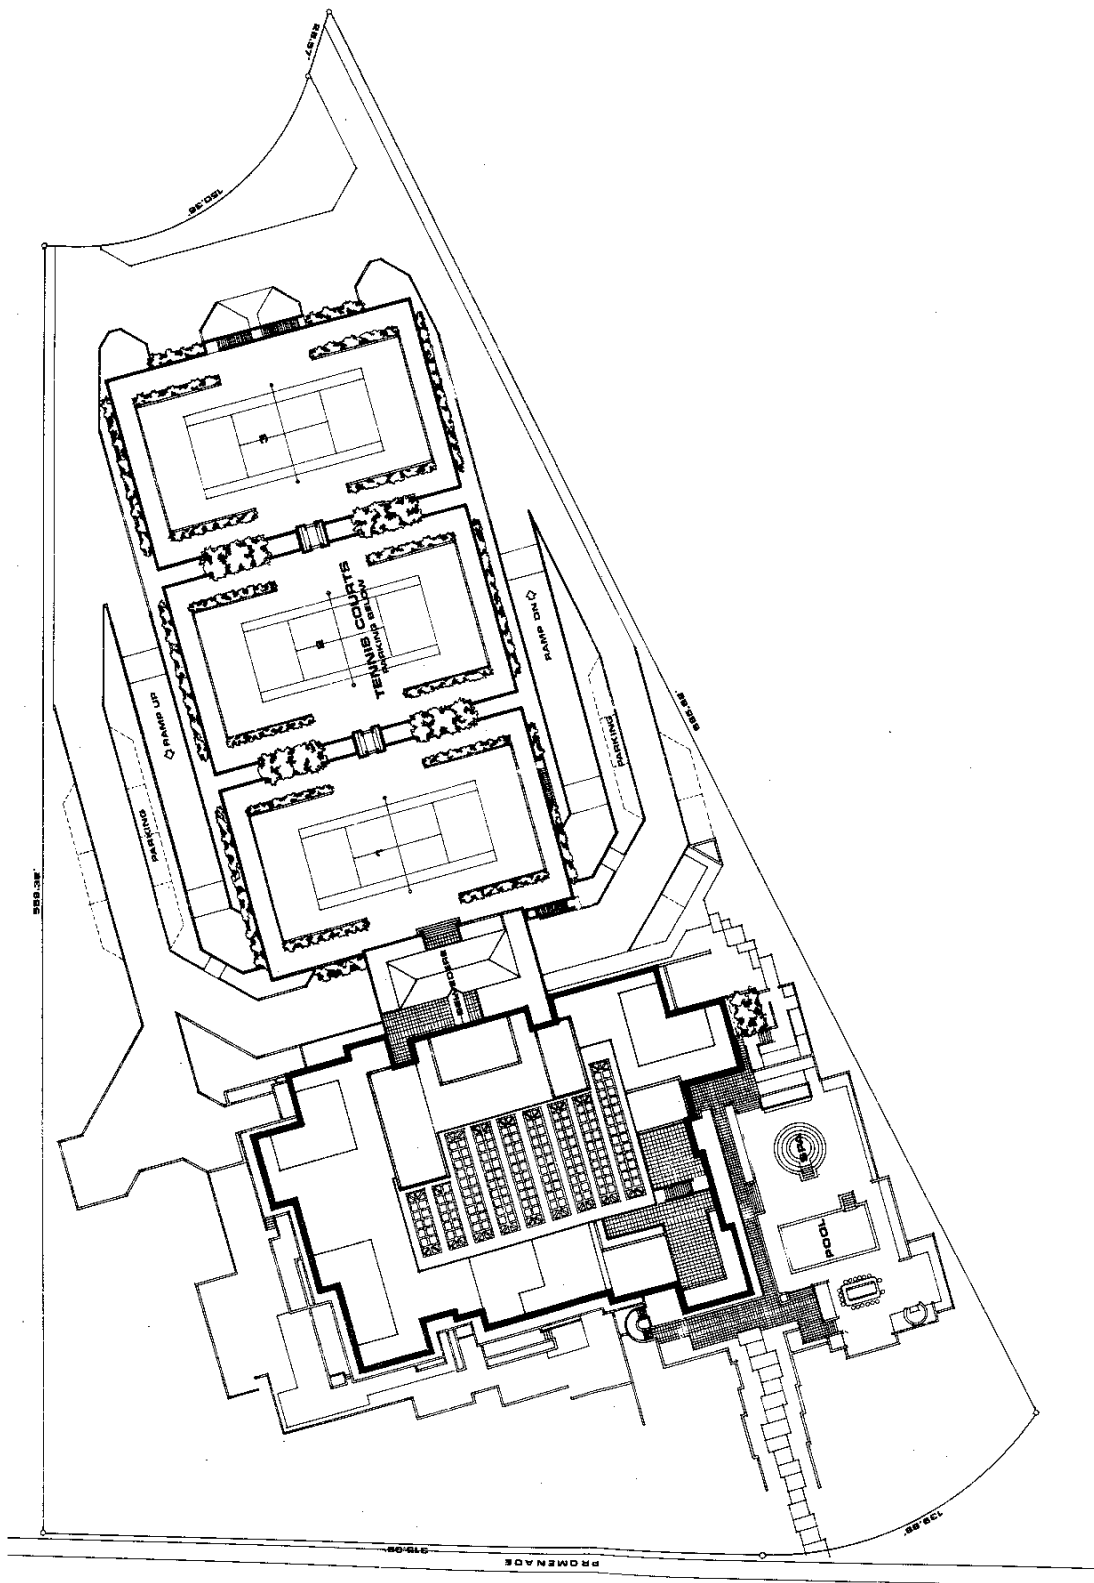

Park Plaza

PARK PLAZA IS THE EPIHOME OF LUXURIOUS LIVING
ON THE BEACH IN NAPLES.

SALES CENTER OPEN DAILY 10 TO 5,
GULFSHORE BOULEVARD AT PARK SHORE DRIVE.
PHONE 813/261-5400 OR 261-6100.
PRICES COMMENSURATE WITH THE LUXURY OF SPACE.

H
A
R
A
R

GULF OF MEXICO

0

PARK PLAZA

" 01 "