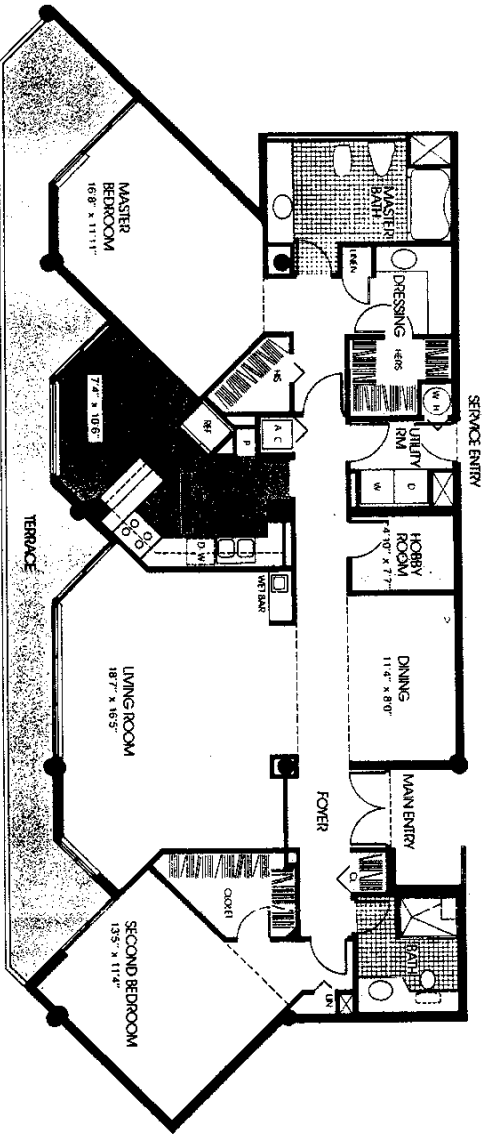

Alternate Master Bathroom in Northwest Apartment

KEY PLAN

# OUR SAVOY RESIDENCE

2 BEDROOMS  
2 BATHS  
& HOBBY ROOM

ENCLOSED AREA	1,735 S.F.
TERRACE	315 S.F.
TOTAL AREA	2,050 S.F.

ALL DIMENSIONS ARE APPROXIMATE AND SUBJECT TO NORMAL CONSTRUCTION VARIANCES AND TOLERANCES. WE RESERVE THE RIGHT TO MAKE CHANGES DUE TO UNFORSEEN CONDITIONS. \*