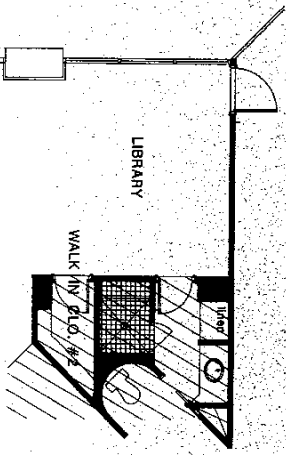

THE LUTIGERT COMPANIES
4200 GULF SHORE BOULEVARD NORTH
NAPLES, FLORIDA 33940
813/261-6100

GULF OF MEXICO

BEACH PROMENADE

GULF SHORE BOULEVARD NORTH

DIMENSIONS ARE APPROXIMATE AND MAY VARY.

RESIDENCE TWO
 LIVING AREA
 TERRACE
 3636 SQ. FT.
 644 SQ. FT.

Option "A"

Option E

Option D

DIMENSIONS ARE APPROXIMATE AND MAY VARY.

RESIDENCE THREE
LIVING AREA 3702 SQ. FT.
TERRACE 576 SQ. FT.

RESIDENCE FOUR
 2333 SQ. FT.
 LIVING AREA
 400 SQ. FT.
 TERRACE

DIMENSIONS ARE APPROXIMATE AND MAY VARY.