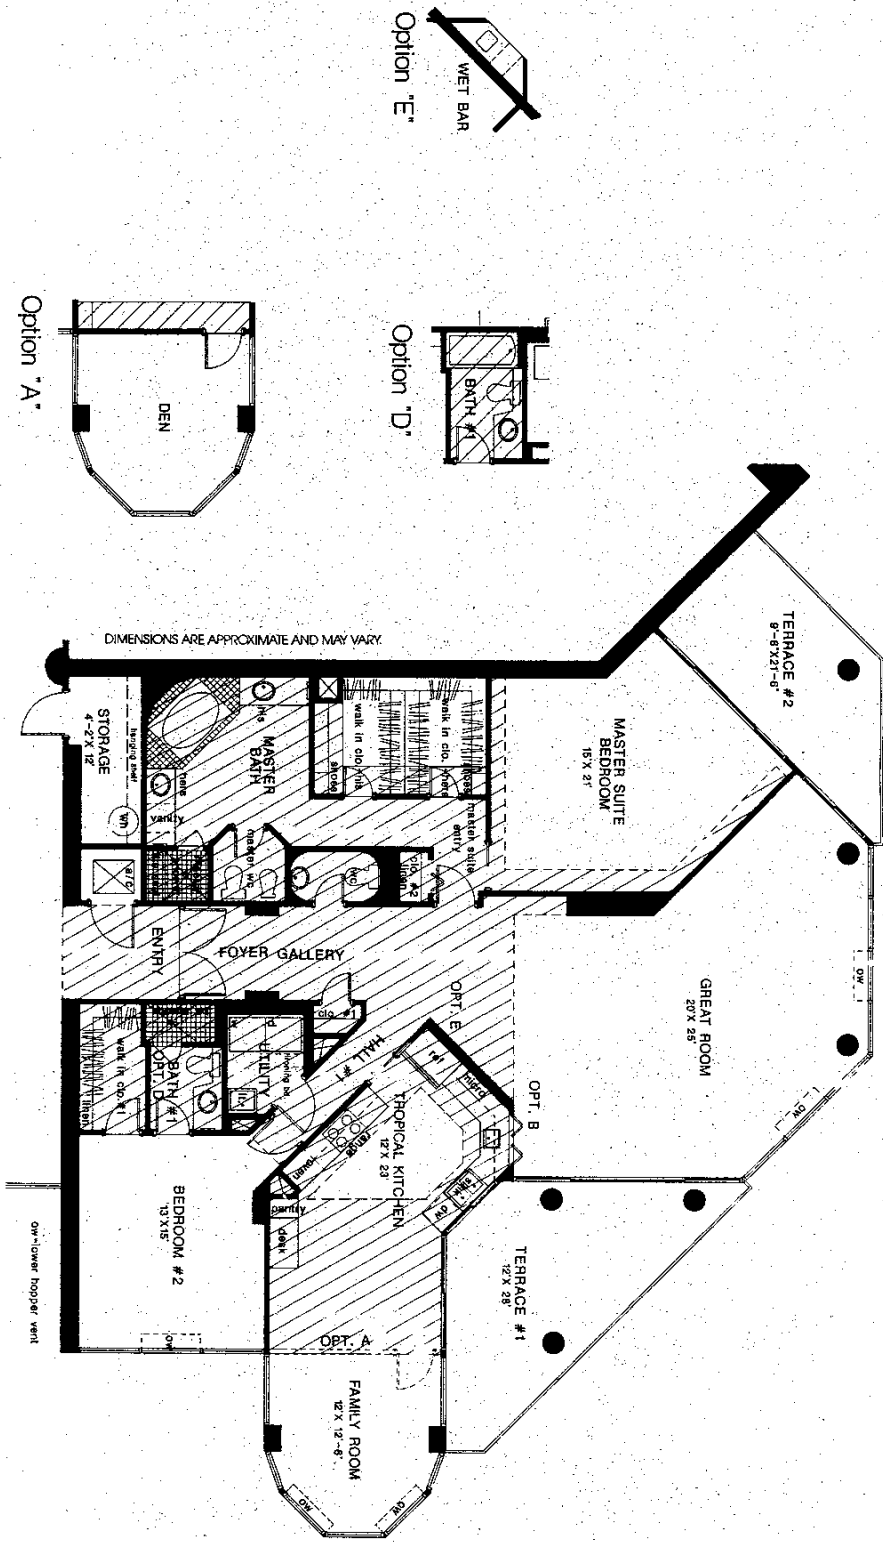

Option "A"

Option E

Option D

DIMENSIONS ARE APPROXIMATE AND MAY VARY.

RESIDENCE THREE
LIVING AREA 3702 SQ. FT.
TERRACE 576 SQ. FT.

RESIDENCE FOUR
 2333 SQ. FT.
 LIVING AREA
 400 SQ. FT.
 TERRACE

DIMENSIONS ARE APPROXIMATE AND MAY VARY.

RESIDENCE SIX
 LIVING AREA
 TERRACE
 5319 SQ. FT.
 951 SQ. FT.