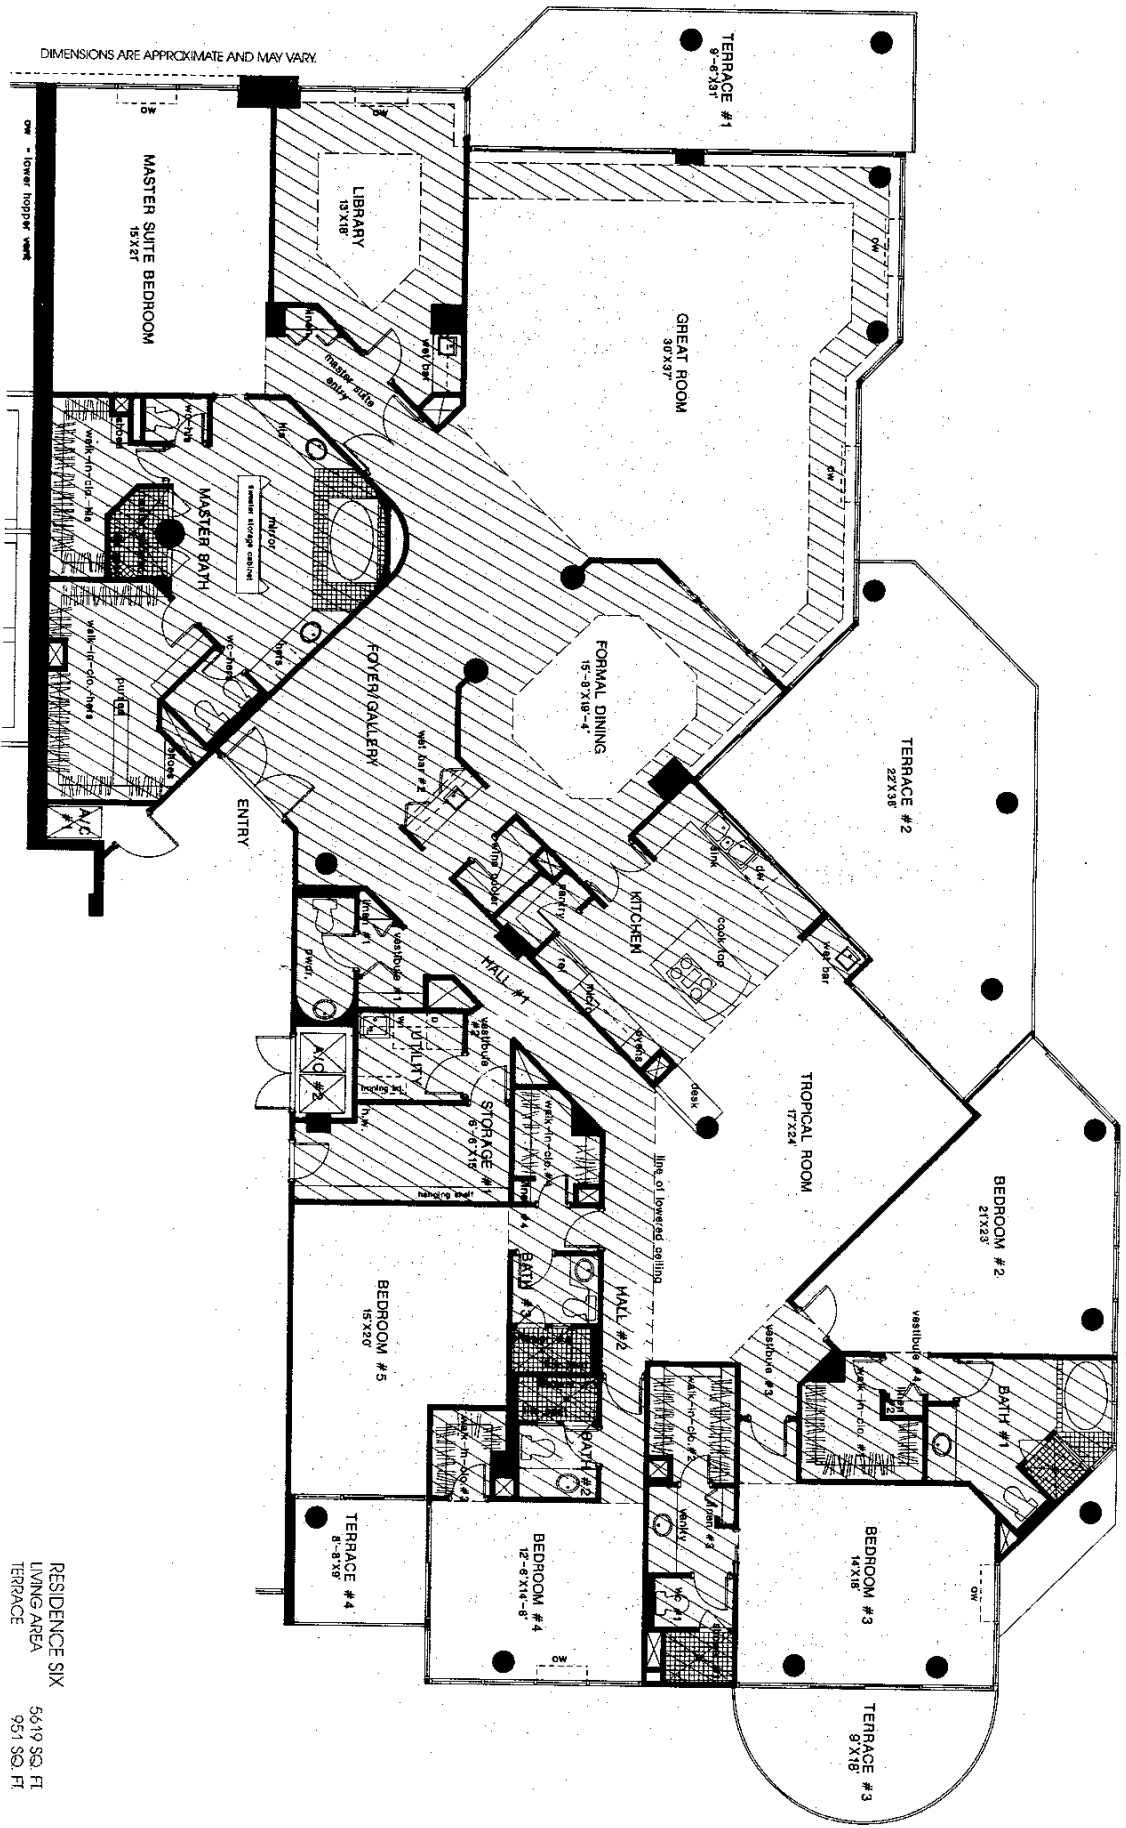

THE LUTIGERT COMPANIES
4200 GULF SHORE BOULEVARD NORTH
NAPLES, FLORIDA 33940
813/261-6100

GULF OF MEXICO

BEACH PROMENADE

GULF SHORE BOULEVARD NORTH

DIMENSIONS ARE APPROXIMATE AND MAY VARY.

RESIDENCE TWO
 LIVING AREA
 TERRACE
 3636 SQ. FT.
 644 SQ. FT.

Option "A"

Option E

Option D

DIMENSIONS ARE APPROXIMATE AND MAY VARY.

RESIDENCE THREE
LIVING AREA 3702 SQ. FT.
TERRACE 576 SQ. FT.

RESIDENCE FOUR
 2333 SQ. FT.
 LIVING AREA
 400 SQ. FT.
 TERRACE

DIMENSIONS ARE APPROXIMATE AND MAY VARY.

RESIDENCE SIX
 LIVING AREA
 TERRACE
 5319 SQ. FT.
 951 SQ. FT.