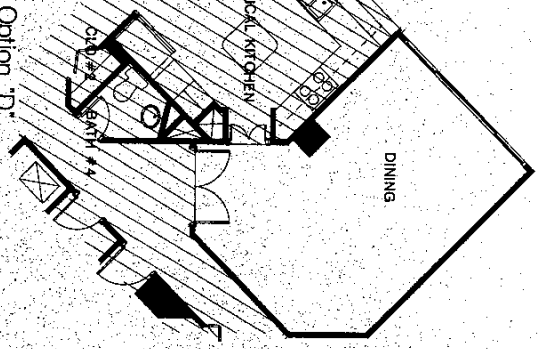

THE LUTIGERT COMPANIES
4200 GULF SHORE BOULEVARD NORTH
NAPLES, FLORIDA 33940
813/261-6100

GULF OF MEXICO

BEACH PROMENADE

GULF SHORE BOULEVARD NORTH

DIMENSIONS ARE APPROXIMATE AND MAY VARY.

RESIDENCE TWO
 LIVING AREA
 TERRACE
 3636 SQ. FT.
 644 SQ. FT.

Option "A"

Option E

Option D

DIMENSIONS ARE APPROXIMATE AND MAY VARY.

RESIDENCE THREE
LIVING AREA 3702 SQ. FT.
TERRACE 576 SQ. FT.

RESIDENCE FOUR
 2333 SQ. FT.
 LIVING AREA
 400 SQ. FT.
 TERRACE

DIMENSIONS ARE APPROXIMATE AND MAY VARY.