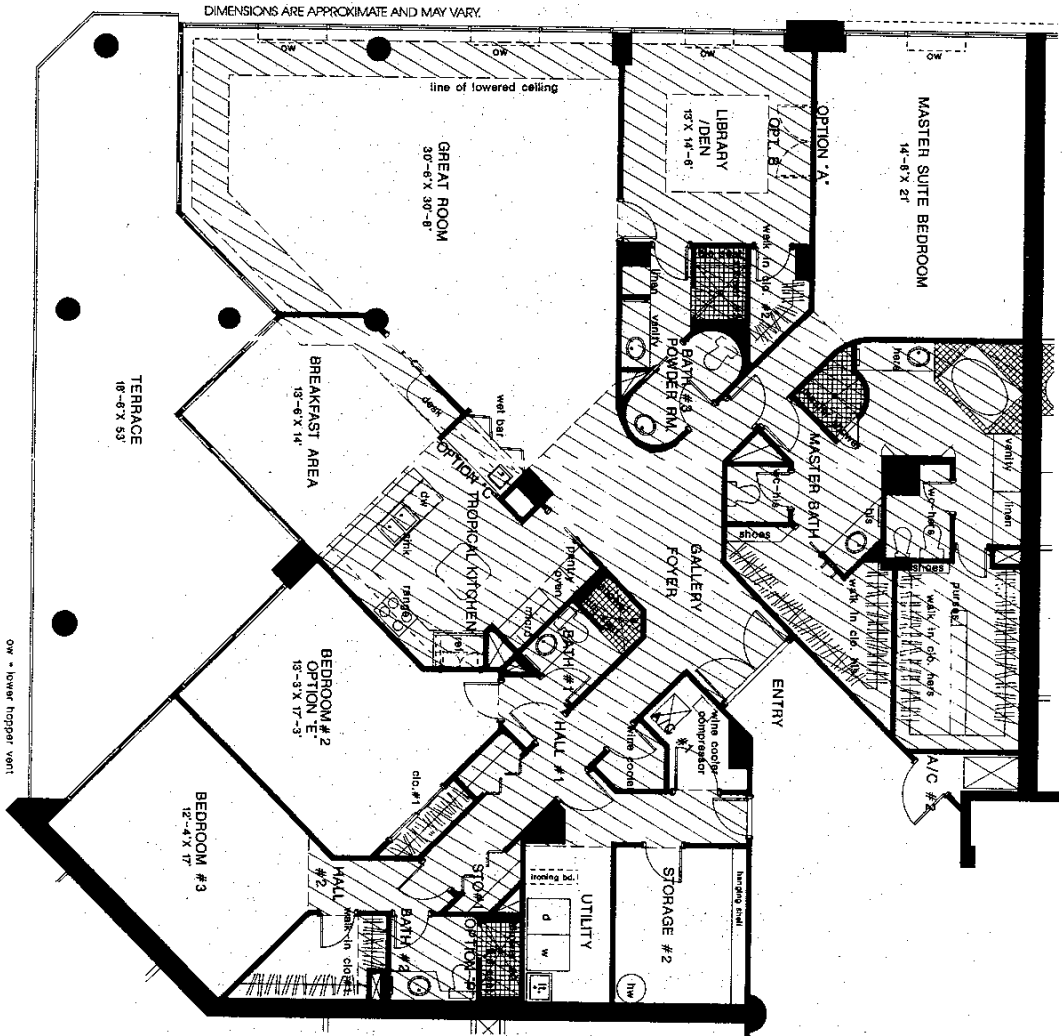

THE LUTIGERT COMPANIES
4200 GULF SHORE BOULEVARD NORTH
NAPLES, FLORIDA 33940
813/261-6100

GULF OF MEXICO

BEACH PROMENADE

GULF SHORE BOULEVARD NORTH

DIMENSIONS ARE APPROXIMATE AND MAY VARY.

RESIDENCE TWO
 LIVING AREA
 TERRACE
 3636 SQ. FT.
 644 SQ. FT.

Option "A"

Option E

Option D

DIMENSIONS ARE APPROXIMATE AND MAY VARY.

RESIDENCE THREE
LIVING AREA 3702 SQ. FT.
TERRACE 576 SQ. FT.

RESIDENCE FOUR
 2333 SQ. FT.
 LIVING AREA
 400 SQ. FT.
 TERRACE

DIMENSIONS ARE APPROXIMATE AND MAY VARY.

RESIDENCE SIX
 LIVING AREA
 TERRACE
 5319 SQ. FT.
 951 SQ. FT.