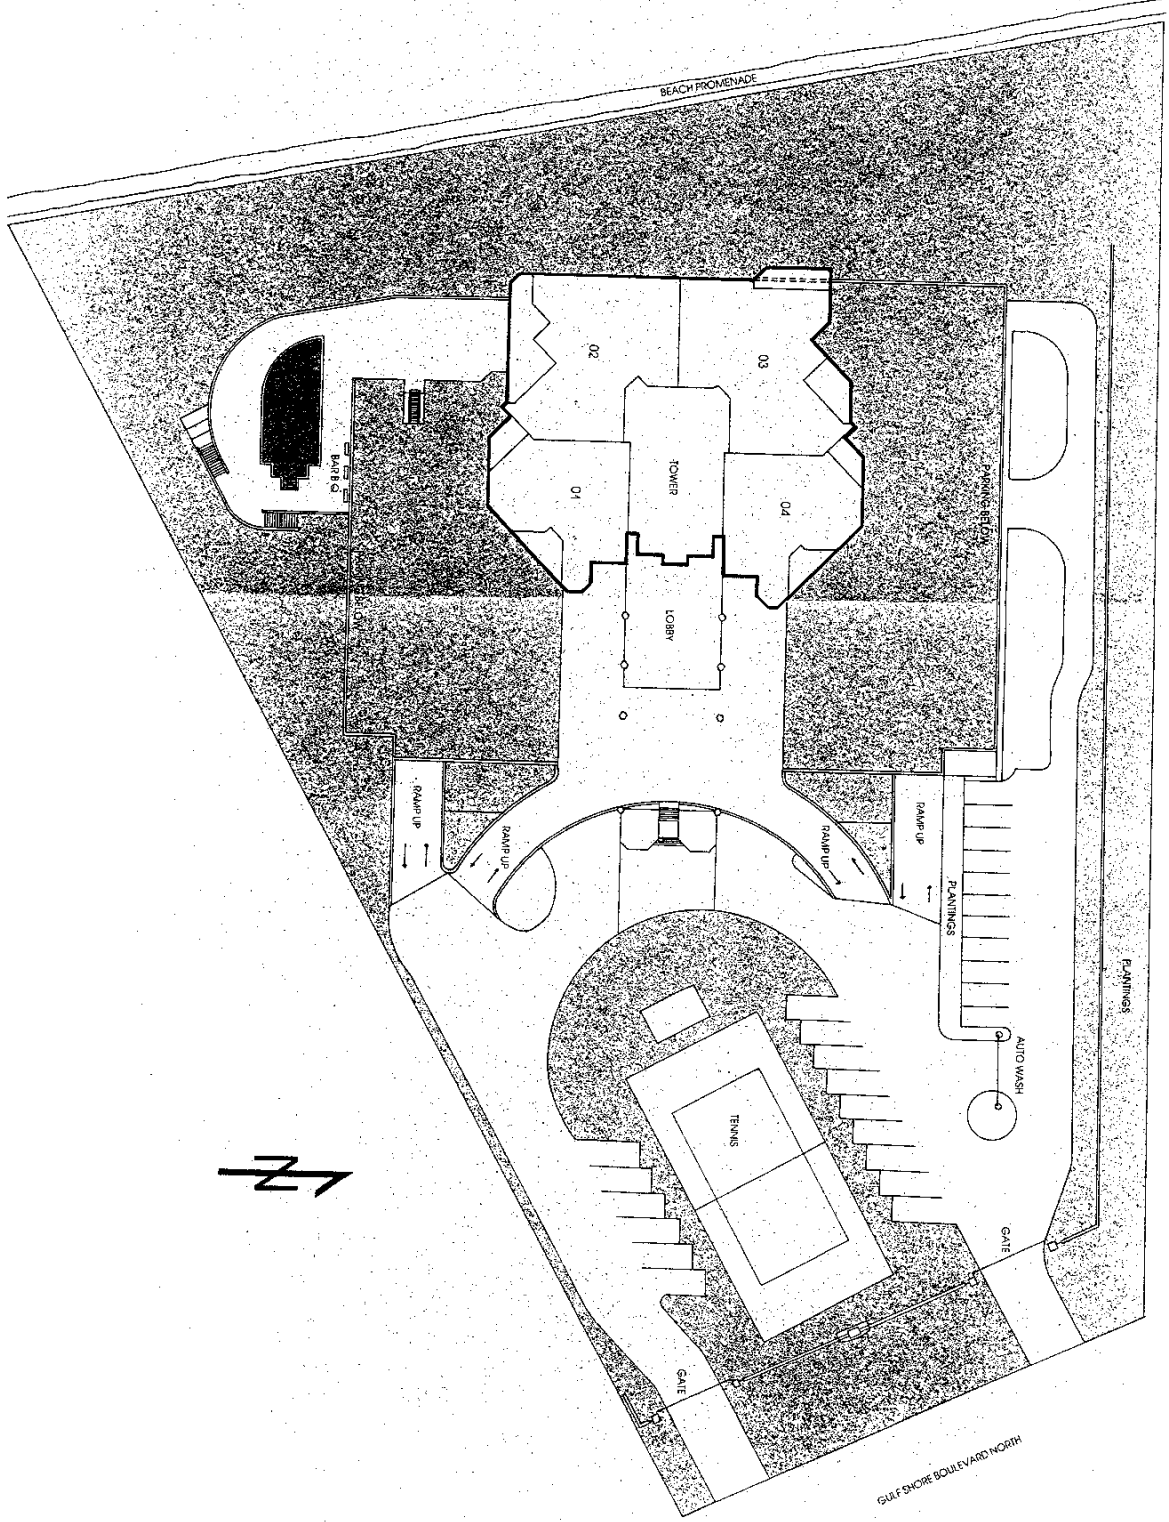

THE LUTIGERT COMPANIES
4200 GULF SHORE BOULEVARD NORTH
NAPLES, FLORIDA 33940
813/261-6100

GULF OF MEXICO

BEACH PROMENADE

GULF SHORE BOULEVARD NORTH

DIMENSIONS ARE APPROXIMATE AND MAY VARY.

RESIDENCE TWO
 LIVING AREA
 TERRACE
 3636 SQ. FT.
 644 SQ. FT.

Option "A"

Option E

Option D

DIMENSIONS ARE APPROXIMATE AND MAY VARY.

RESIDENCE THREE
LIVING AREA 3702 SQ. FT.
TERRACE 576 SQ. FT.

RESIDENCE FOUR
 2333 SQ. FT.
 LIVING AREA
 400 SQ. FT.
 TERRACE

DIMENSIONS ARE APPROXIMATE AND MAY VARY.