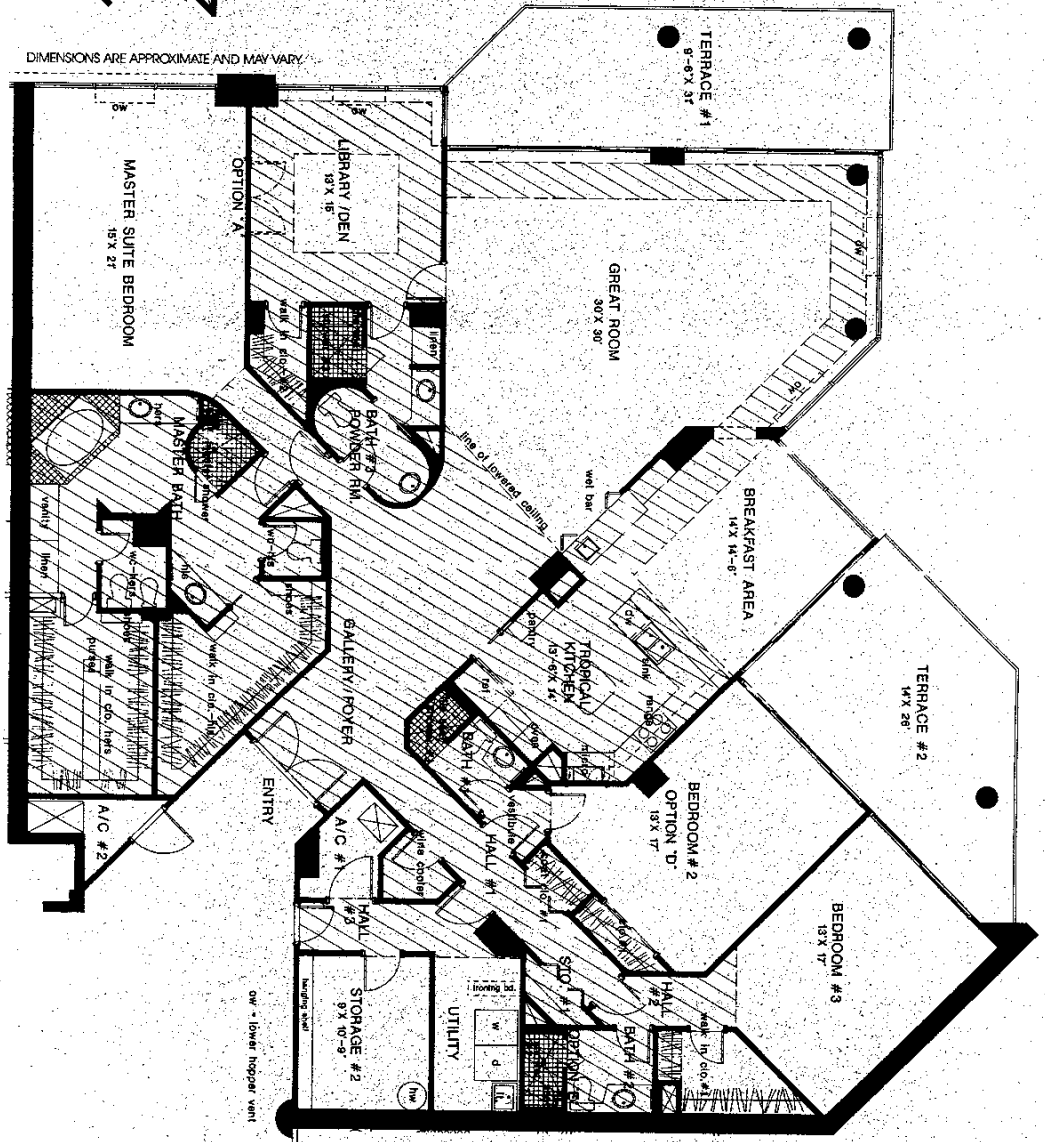

THE LUTIGERT COMPANIES
4200 GULF SHORE BOULEVARD NORTH
NAPLES, FLORIDA 33940
813/261-6100

GULF OF MEXICO

BEACH PROMENADE

GULF SHORE BOULEVARD NORTH

DIMENSIONS ARE APPROXIMATE AND MAY VARY.

RESIDENCE TWO
 LIVING AREA
 TERRACE
 3636 SQ. FT.
 644 SQ. FT.

Option "A"

Option E

Option D

DIMENSIONS ARE APPROXIMATE AND MAY VARY.

RESIDENCE THREE
LIVING AREA 3702 SQ. FT.
TERRACE 576 SQ. FT.

RESIDENCE FOUR
 2333 SQ. FT.
 LIVING AREA
 400 SQ. FT.
 TERRACE

DIMENSIONS ARE APPROXIMATE AND MAY VARY.

RESIDENCE SIX
 LIVING AREA
 TERRACE
 5319 SQ. FT.
 951 SQ. FT.