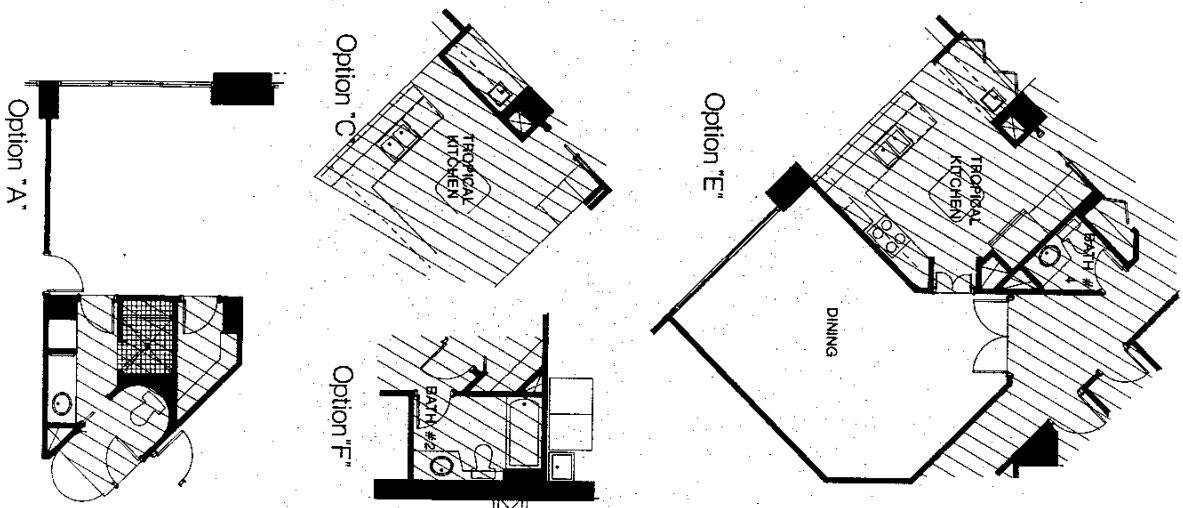

THE LUTIGERT COMPANIES
4200 GULF SHORE BOULEVARD NORTH
NAPLES, FLORIDA 33940
813/261-6100

GULF OF MEXICO

BEACH PROMENADE

GULF SHORE BOULEVARD NORTH

DIMENSIONS ARE APPROXIMATE AND MAY VARY.

RESIDENCE TWO
 LIVING AREA
 TERRACE
 3636 SQ. FT.
 644 SQ. FT.

Option "A"

Option E

Option D

DIMENSIONS ARE APPROXIMATE AND MAY VARY.

RESIDENCE THREE
LIVING AREA 3702 SQ. FT.
TERRACE 576 SQ. FT.

RESIDENCE FOUR
 2333 SQ. FT.
 LIVING AREA
 400 SQ. FT.
 TERRACE

DIMENSIONS ARE APPROXIMATE AND MAY VARY.

RESIDENCE SIX
 LIVING AREA
 TERRACE
 5319 SQ. FT.
 951 SQ. FT.