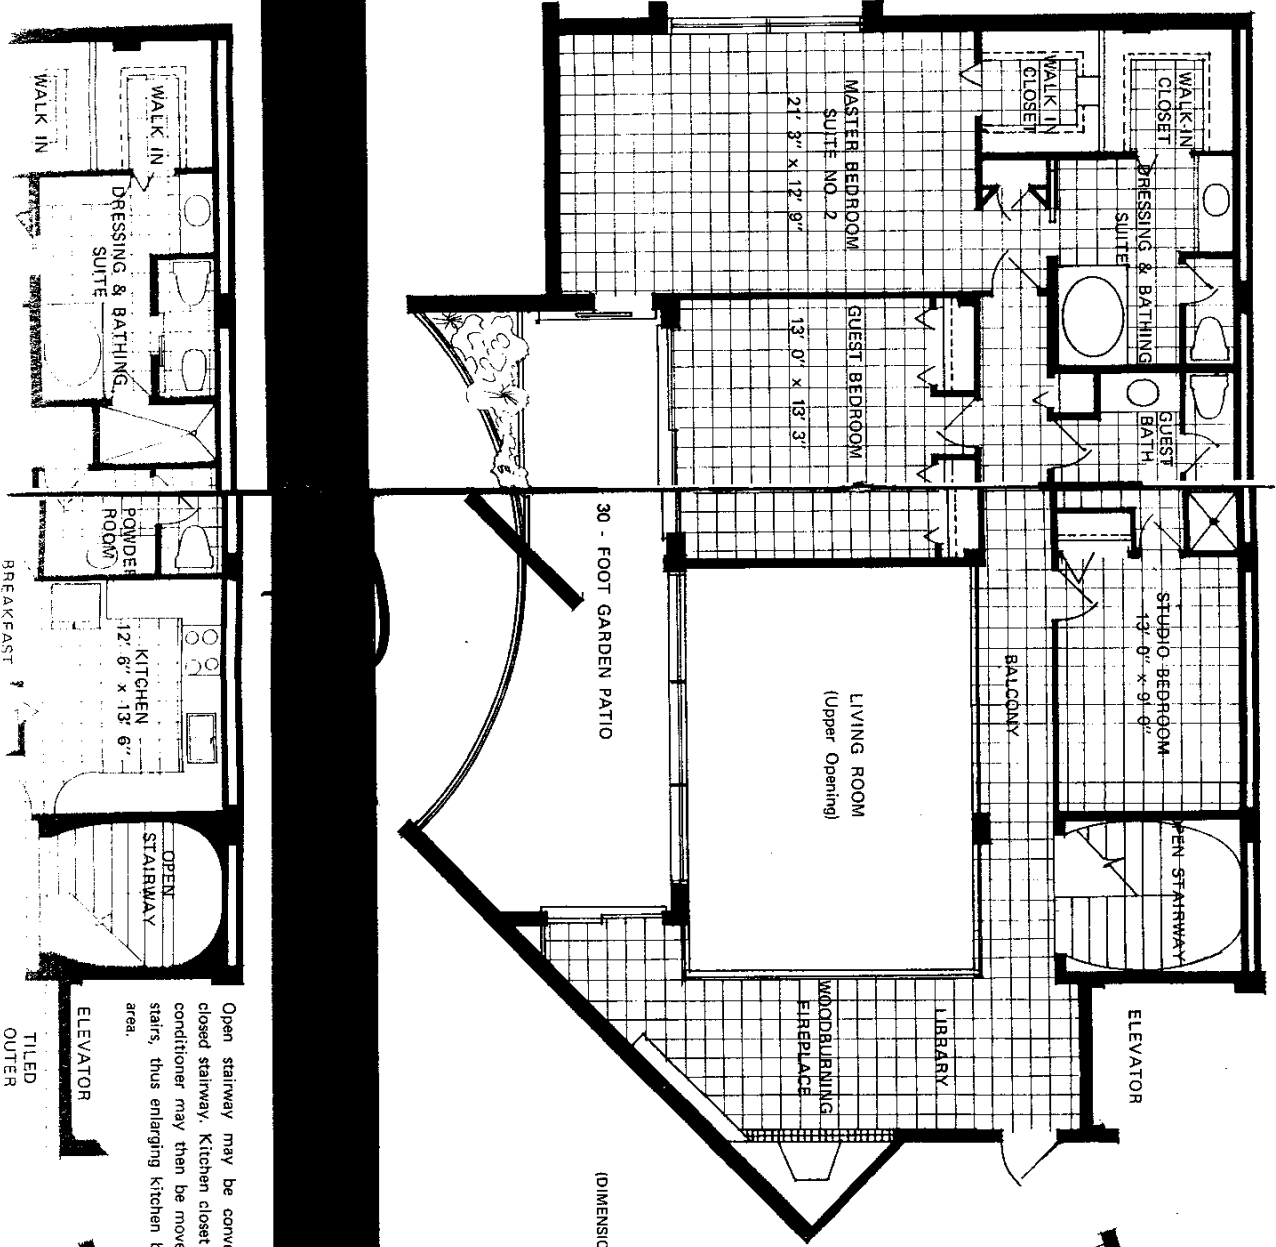

nest in Horizon House

penthouse residences, tallest and finest ever
have been designed to match their spectacular
ita of elegant spaciousness . . . that will be your
ou have progressed through the gated court
and grasp the magnificence of the living room
y ceiling and two stories of glass.

ur wood burning fireplace cheerfully crackling
jr County.

14 LANDS
COURTS B:
A GEODESI

Open stairway may be converted to
closed stairway. Kitchen closet with air
conditioner may then be moved under
stairs, thus enlarging kitchen breakfast
area.

14 LAND
COURTS
A GEODESI

The Penthouse Plan