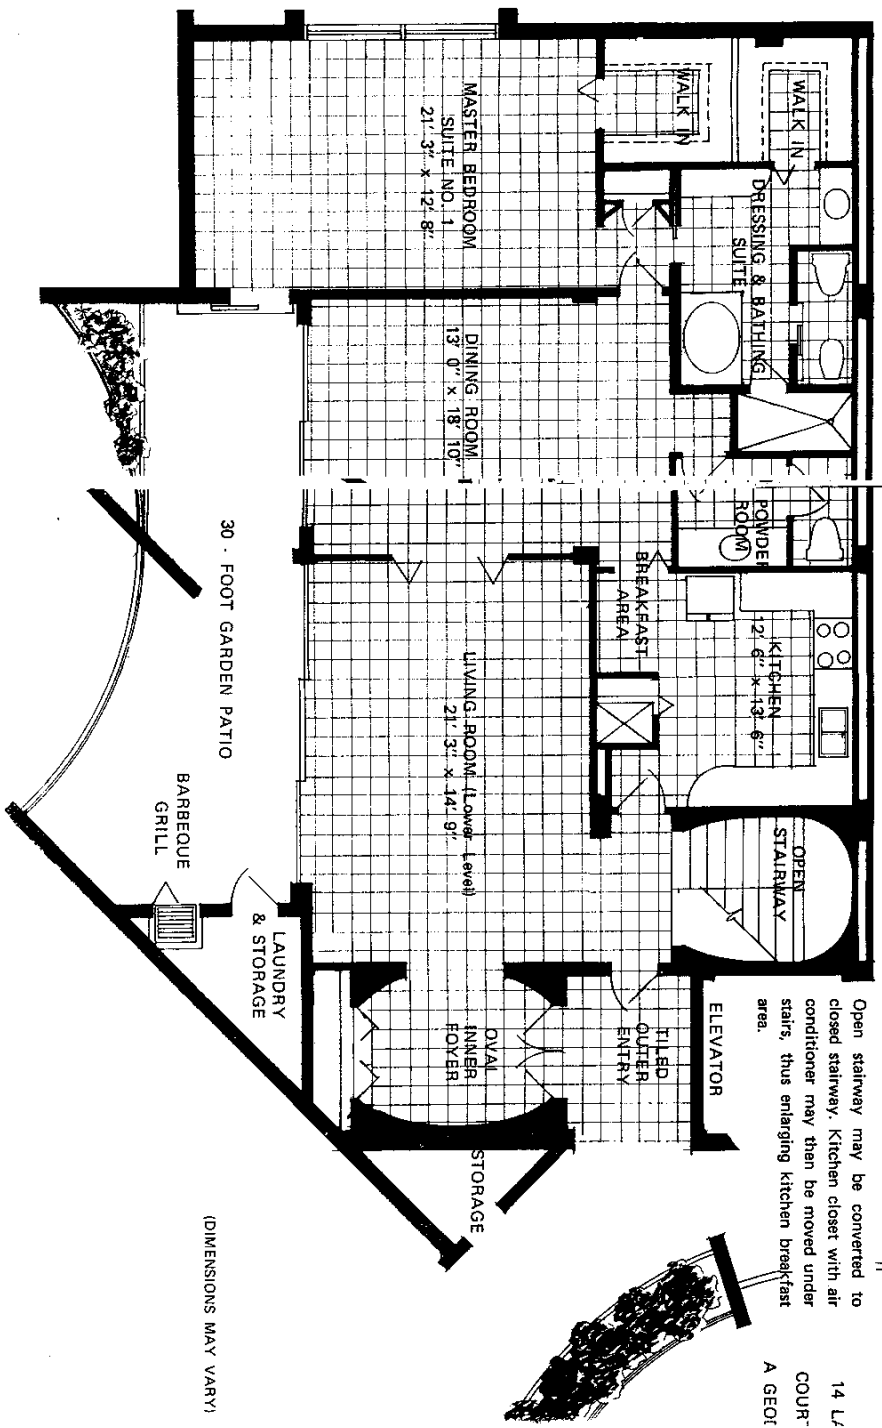

The Penthouse Plan

1 room and landscaped patio together with the
2rm entertainment space to absorb a crowd...
barbecue... Oversize kitchen with General
electric double oven cooks roasts in minutes... 23
refrigerator freezer with door-mounted cube
water chiller... powder room... $1,200
5... open spiral stairway... elevator stops
5... second landscaped patio... second master
suite of lower level suite... we know of nothing
Florida that equals this "estate-in-the-sky"...
into two 2-bedroom residences.