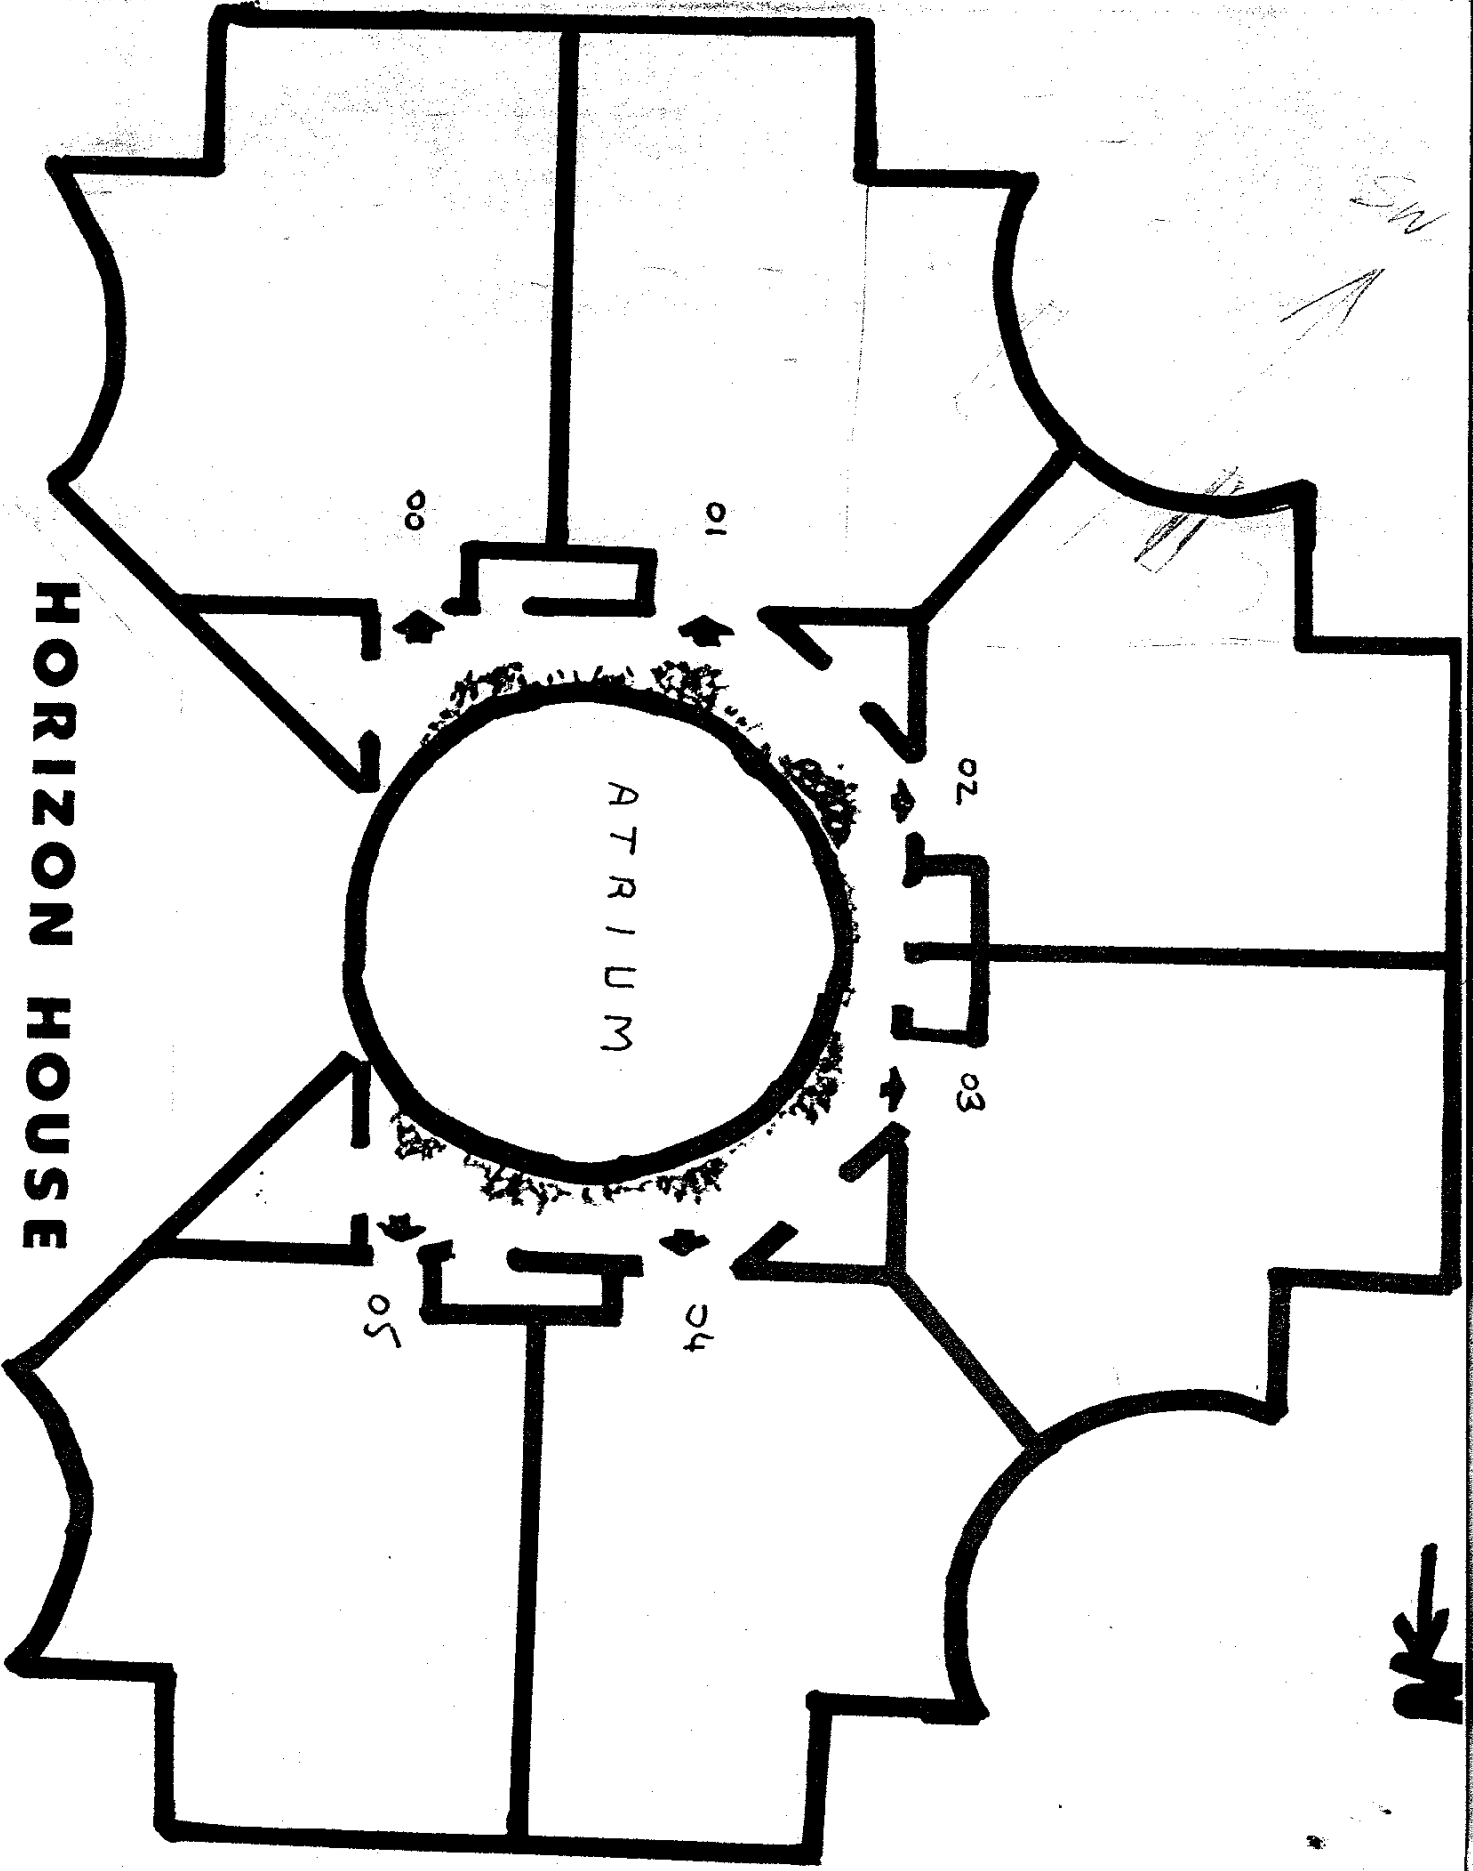

HORIZON HOUSE

courts to a large inner oval foyer . . . features of this type have been found in only the most luxurious Naples homes
 heretofore . . . then, consider size, 2047 square feet of living and relaxing space and not a single room that is small . . . the
 master bedroom suite measures 21 feet in length plus three closets (two walk-in) plus dressing and bathing suite . . . and a
 separate dining room with inverted tray ceiling.

Horizon House cond.
 of the community fa
 of the property.

DIMENSIONAL

30 - FOOT GARDEN PATIO

MASTER BEDROOM
SUITE NO. 2
21' 3" x 12' 9"

GUEST BEDROOM
13' 0" x 13' 3"

DINING ROOM
16' 4" x 15' 0"

BATH

LIBRARY;
HOBBY ROOM
OR MAID'S BEDROOM
12' 2" x 11' 6"

STO

WALK IN

3-WAY MIRROR

PANTRY

KITCHEN
OUTER ENTRY

WALK IN

BATH & DRESSING
SUITE

KITCHEN
18' 4" x 13' 9"