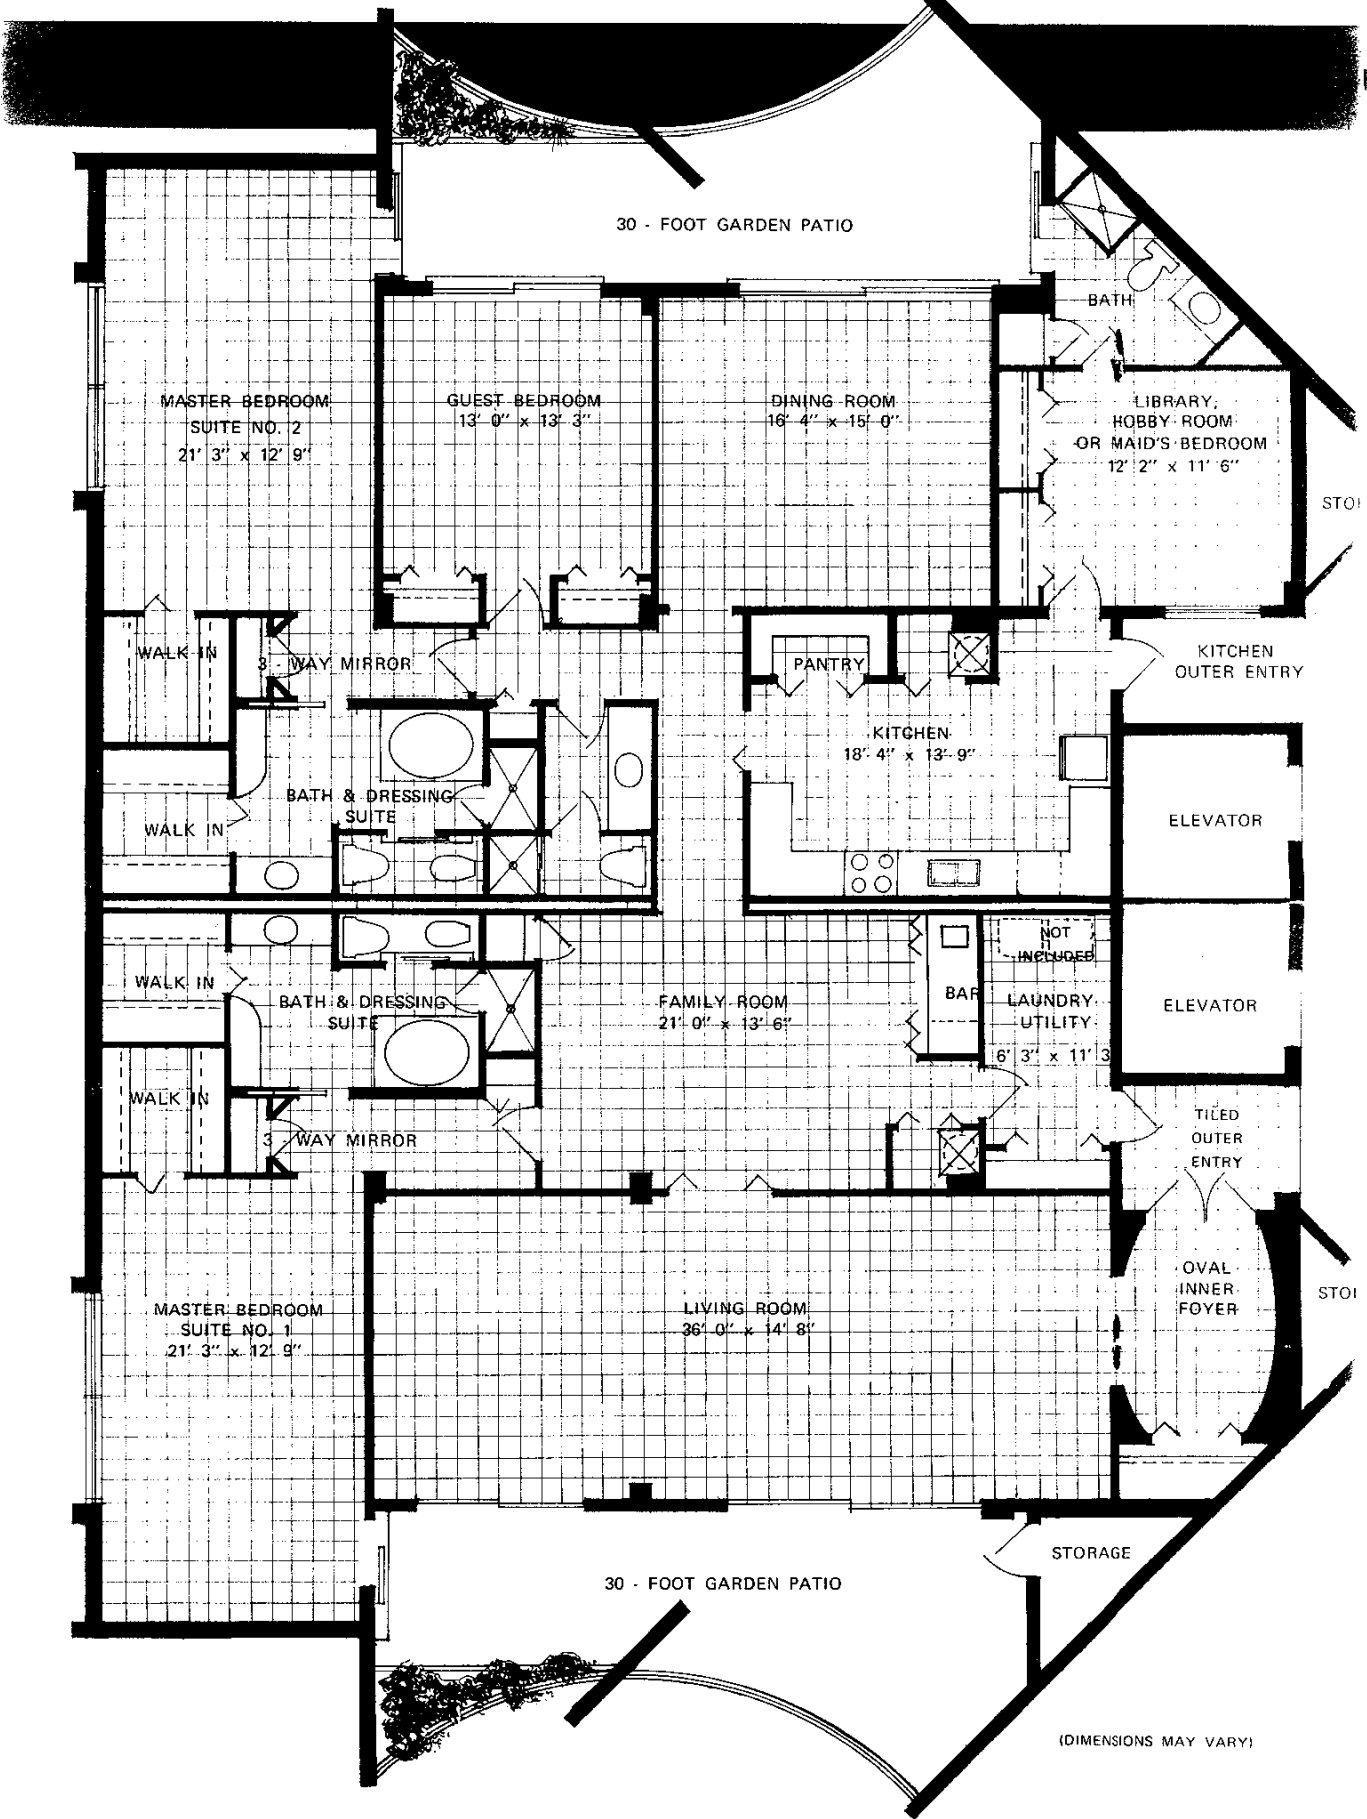

HORIZON HOUSE

courts to a large inner oval foyer . . . features of this type have been found in only the most luxurious Naples homes
 heretofore . . . then, consider size, 2047 square feet of living and relaxing space and not a single room that is small . . . the
 master bedroom suite measures 21 feet in length plus three closets (two walk-in) plus dressing and bathing suite . . . and a
 separate dining room with inverted tray ceiling.

Horizon House cond.
 of the community fa
 of the property.

DIMENSIONAL

30 - FOOT GARDEN PATIO

MASTER BEDROOM
SUITE NO. 2
21' 3" x 12' 9"

GUEST BEDROOM
13' 0" x 13' 3"

DINING ROOM
16' 4" x 15' 0"

BATH

LIBRARY;
HOBBY ROOM
OR MAID'S BEDROOM
12' 2" x 11' 6"

STO

WALK IN

3-WAY MIRROR

PANTRY

KITCHEN
OUTER ENTRY

WALK IN

BATH & DRESSING
SUITE

KITCHEN
18' 4" x 13' 9"

ELEVATOR

WALK IN

BATH & DRESSING
SUITE

FAMILY ROOM
21' 0" x 13' 6"

NOT
INCLUDES

BAR
LAUNDRY
UTILITY

ELEVATOR

WALK IN