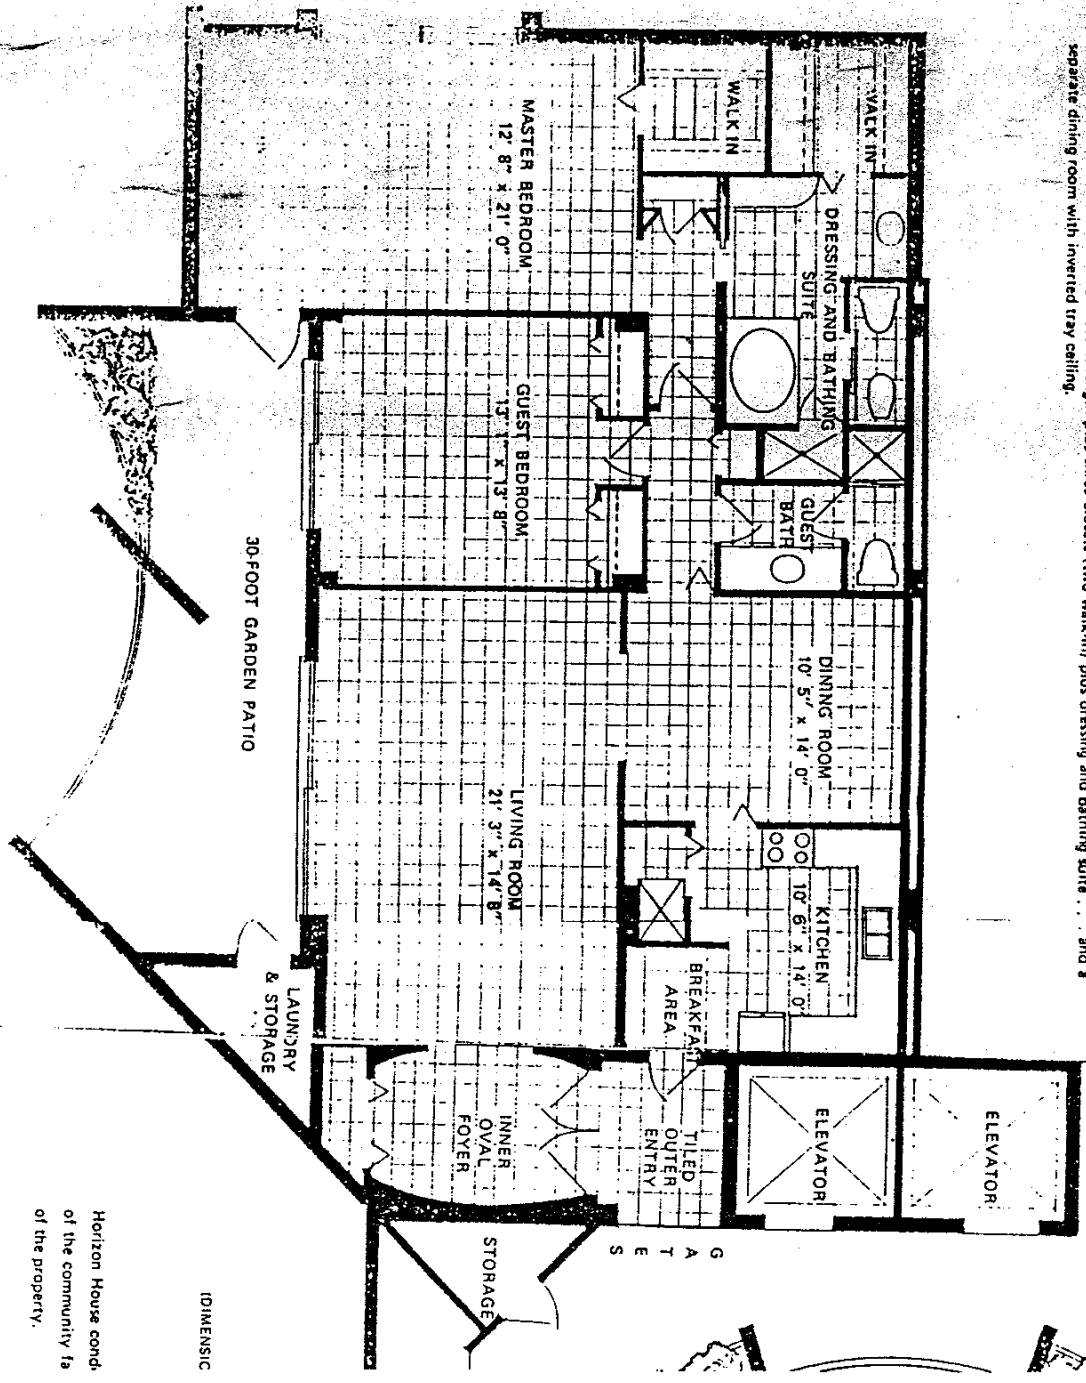

HORIZON HOUSE

courts to a large inner oval foyer . . . features of this type have been found in only the most luxurious Naples homes
 heretofore . . . then, consider size, 2047 square feet of living and relaxing space and not a single room that is small . . . the
 master bedroom suite measures 21 feet in length plus three closets (two walk-in) plus dressing and bathing suite . . . and a
 separate dining room with inverted tray ceiling.

Horizon House cond.
 of the community fa
 of the property.

DIMENSIONAL

30 - FOOT GARDEN PATIO

MASTER BEDROOM
SUITE NO. 2
21' 3" x 12' 9"

GUEST BEDROOM
13' 0" x 13' 3"

DINING ROOM
16' 4" x 15' 0"

BATH

LIBRARY;
HOBBY ROOM
OR MAID'S BEDROOM
12' 2" x 11' 6"

STO

WALK IN

3-WAY MIRROR

PANTRY

KITCHEN
OUTER ENTRY

WALK IN

BATH & DRESSING
SUITE

KITCHEN
18' 4" x 13' 9"

ELEVATOR

WALK IN

BATH & DRESSING
SUITE

FAMILY ROOM
21' 0" x 13' 6"

NOT
INCLUDES

BAR
LAUNDRY
UTILITY

ELEVATOR

WALK IN