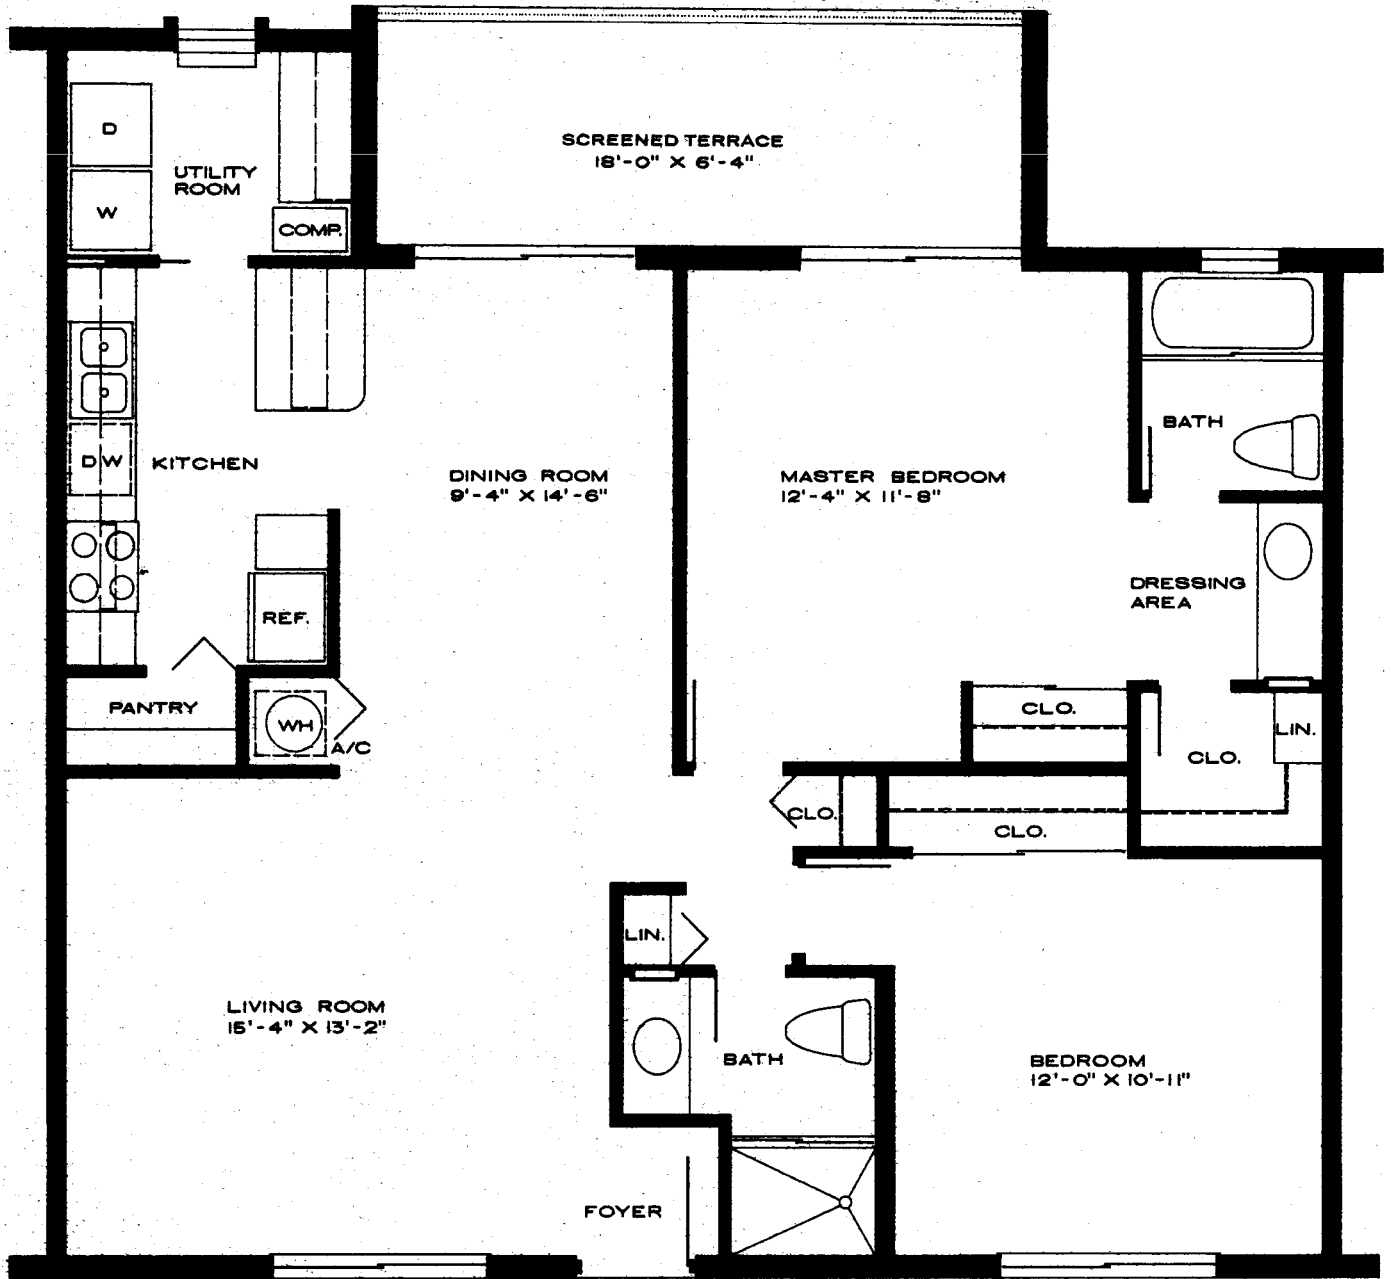

WALKWAY

ALL ROOM SIZES APPROXIMATE

2 BEDROOM 2 BATH

UNIT# _____

PRICE _____

DATE _____

788 Park Shore Drive, Naples, Florida 33940

PARK SHORE DRIVE

BELAIR LANE

WALKWAY

ALL ROOM SIZES APPROXIMATE

2 BEDROOM 2 BATH

UNIT# _____

PRICE _____

DATE _____

788 Park Shore Drive, Naples, Florida 33940
 (813) 649-7514

WALKWAY

ALL ROOM SIZES APPROXIMATE

1 BEDROOM 1½ BATH

UNIT# _____

PRICE _____

DATE _____

788 Park Shore Drive, Naples, Florida 33940
(813) 649-7514

SITE PLAN