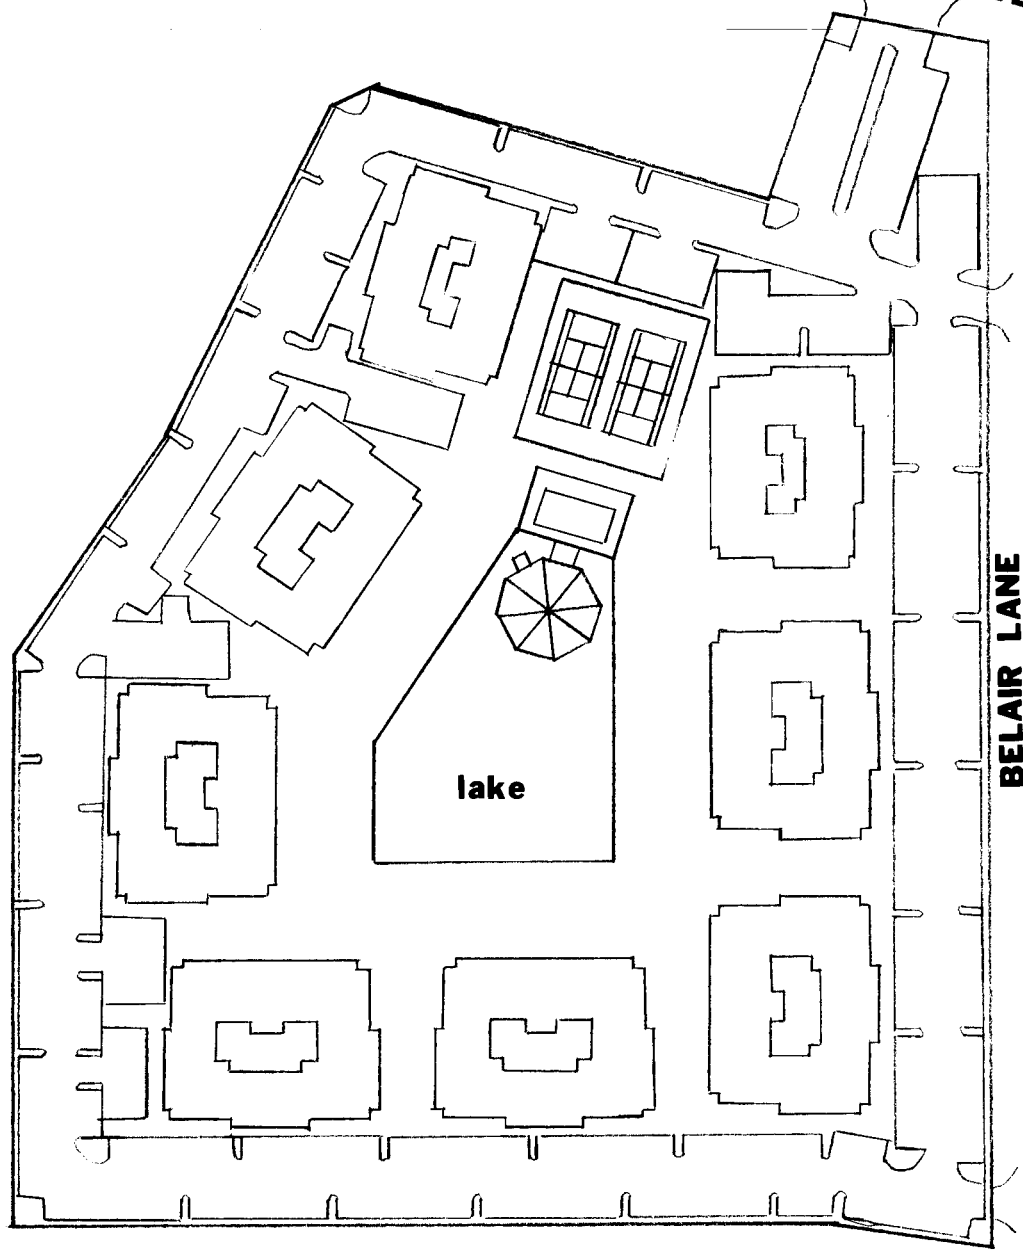

WALKWAY

ALL ROOM SIZES APPROXIMATE

2 BEDROOM 2 BATH

UNIT# _____

PRICE _____

DATE _____

788 Park Shore Drive, Naples, Florida 33940

PARK SHORE DRIVE

BELAIR LANE

WALKWAY

ALL ROOM SIZES APPROXIMATE

2 BEDROOM 2 BATH

UNIT# _____

PRICE _____

DATE _____

788 Park Shore Drive, Naples, Florida 33940
 (813) 649-7514

WALKWAY

ALL ROOM SIZES APPROXIMATE

1 BEDROOM 1½ BATH

UNIT# _____

PRICE _____

DATE _____

788 Park Shore Drive, Naples, Florida 33940
(813) 649-7514

SITE PLAN