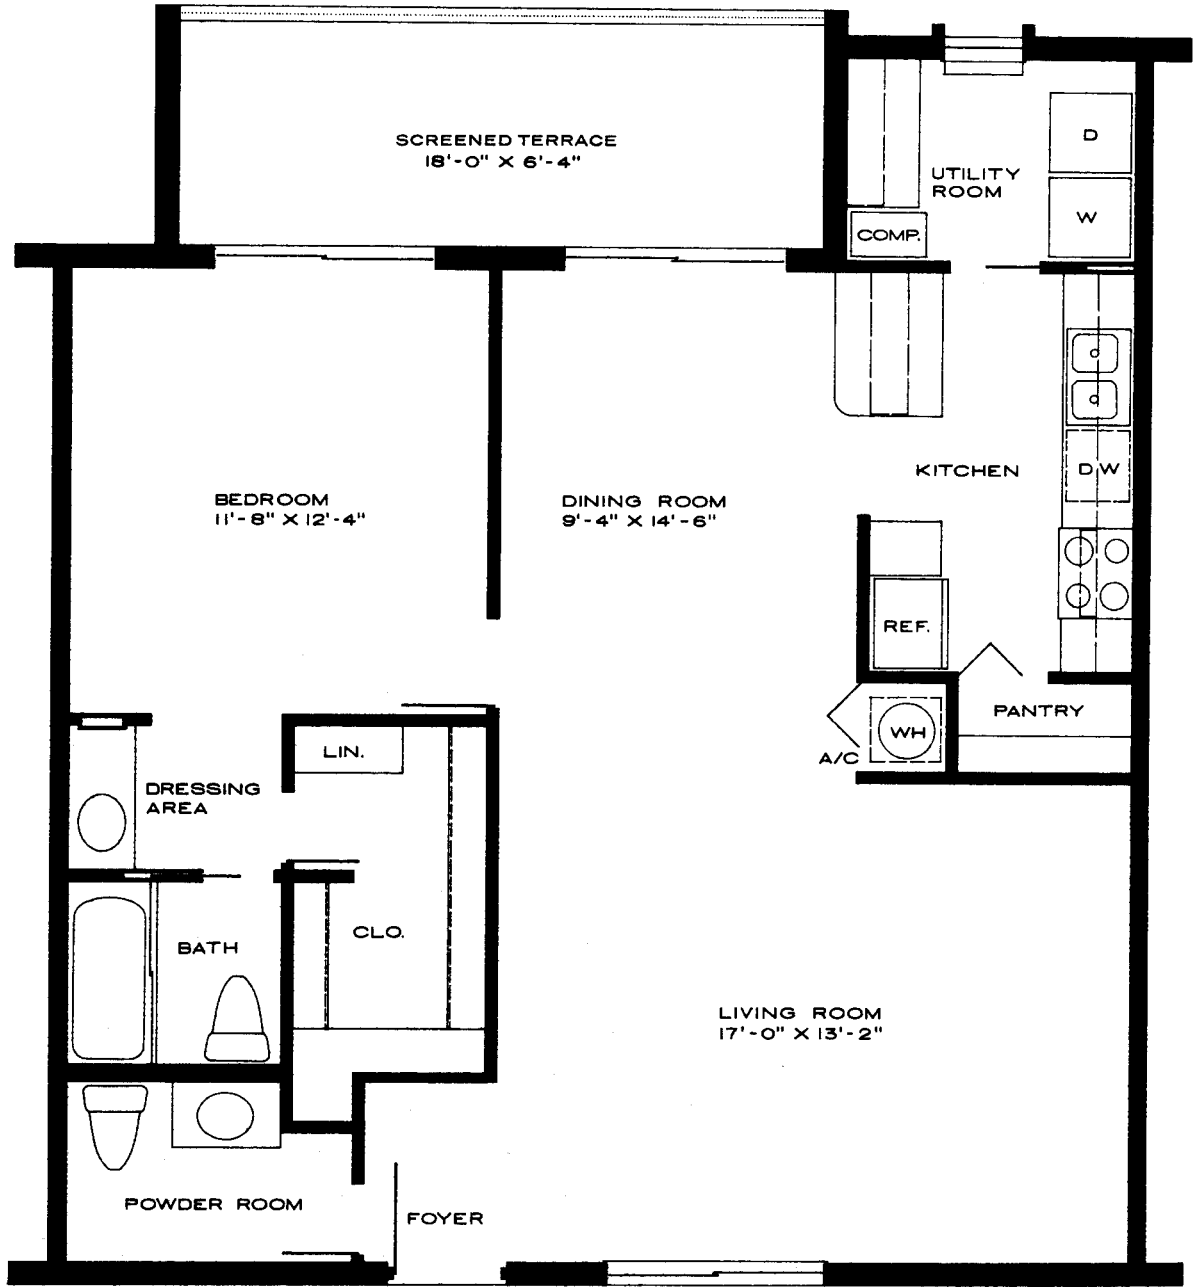

WALKWAY

ALL ROOM SIZES APPROXIMATE

2 BEDROOM 2 BATH

UNIT# _____

PRICE _____

DATE _____

788 Park Shore Drive, Naples, Florida 33940

PARK SHORE DRIVE

BELAIR LANE

WALKWAY

ALL ROOM SIZES APPROXIMATE

2 BEDROOM 2 BATH

UNIT# _____

PRICE _____

DATE _____

788 Park Shore Drive, Naples, Florida 33940
 (813) 649-7514

WALKWAY

ALL ROOM SIZES APPROXIMATE

1 BEDROOM 1½ BATH

UNIT# _____

PRICE _____

DATE _____

788 Park Shore Drive, Naples, Florida 33940
(813) 649-7514

SITE PLAN