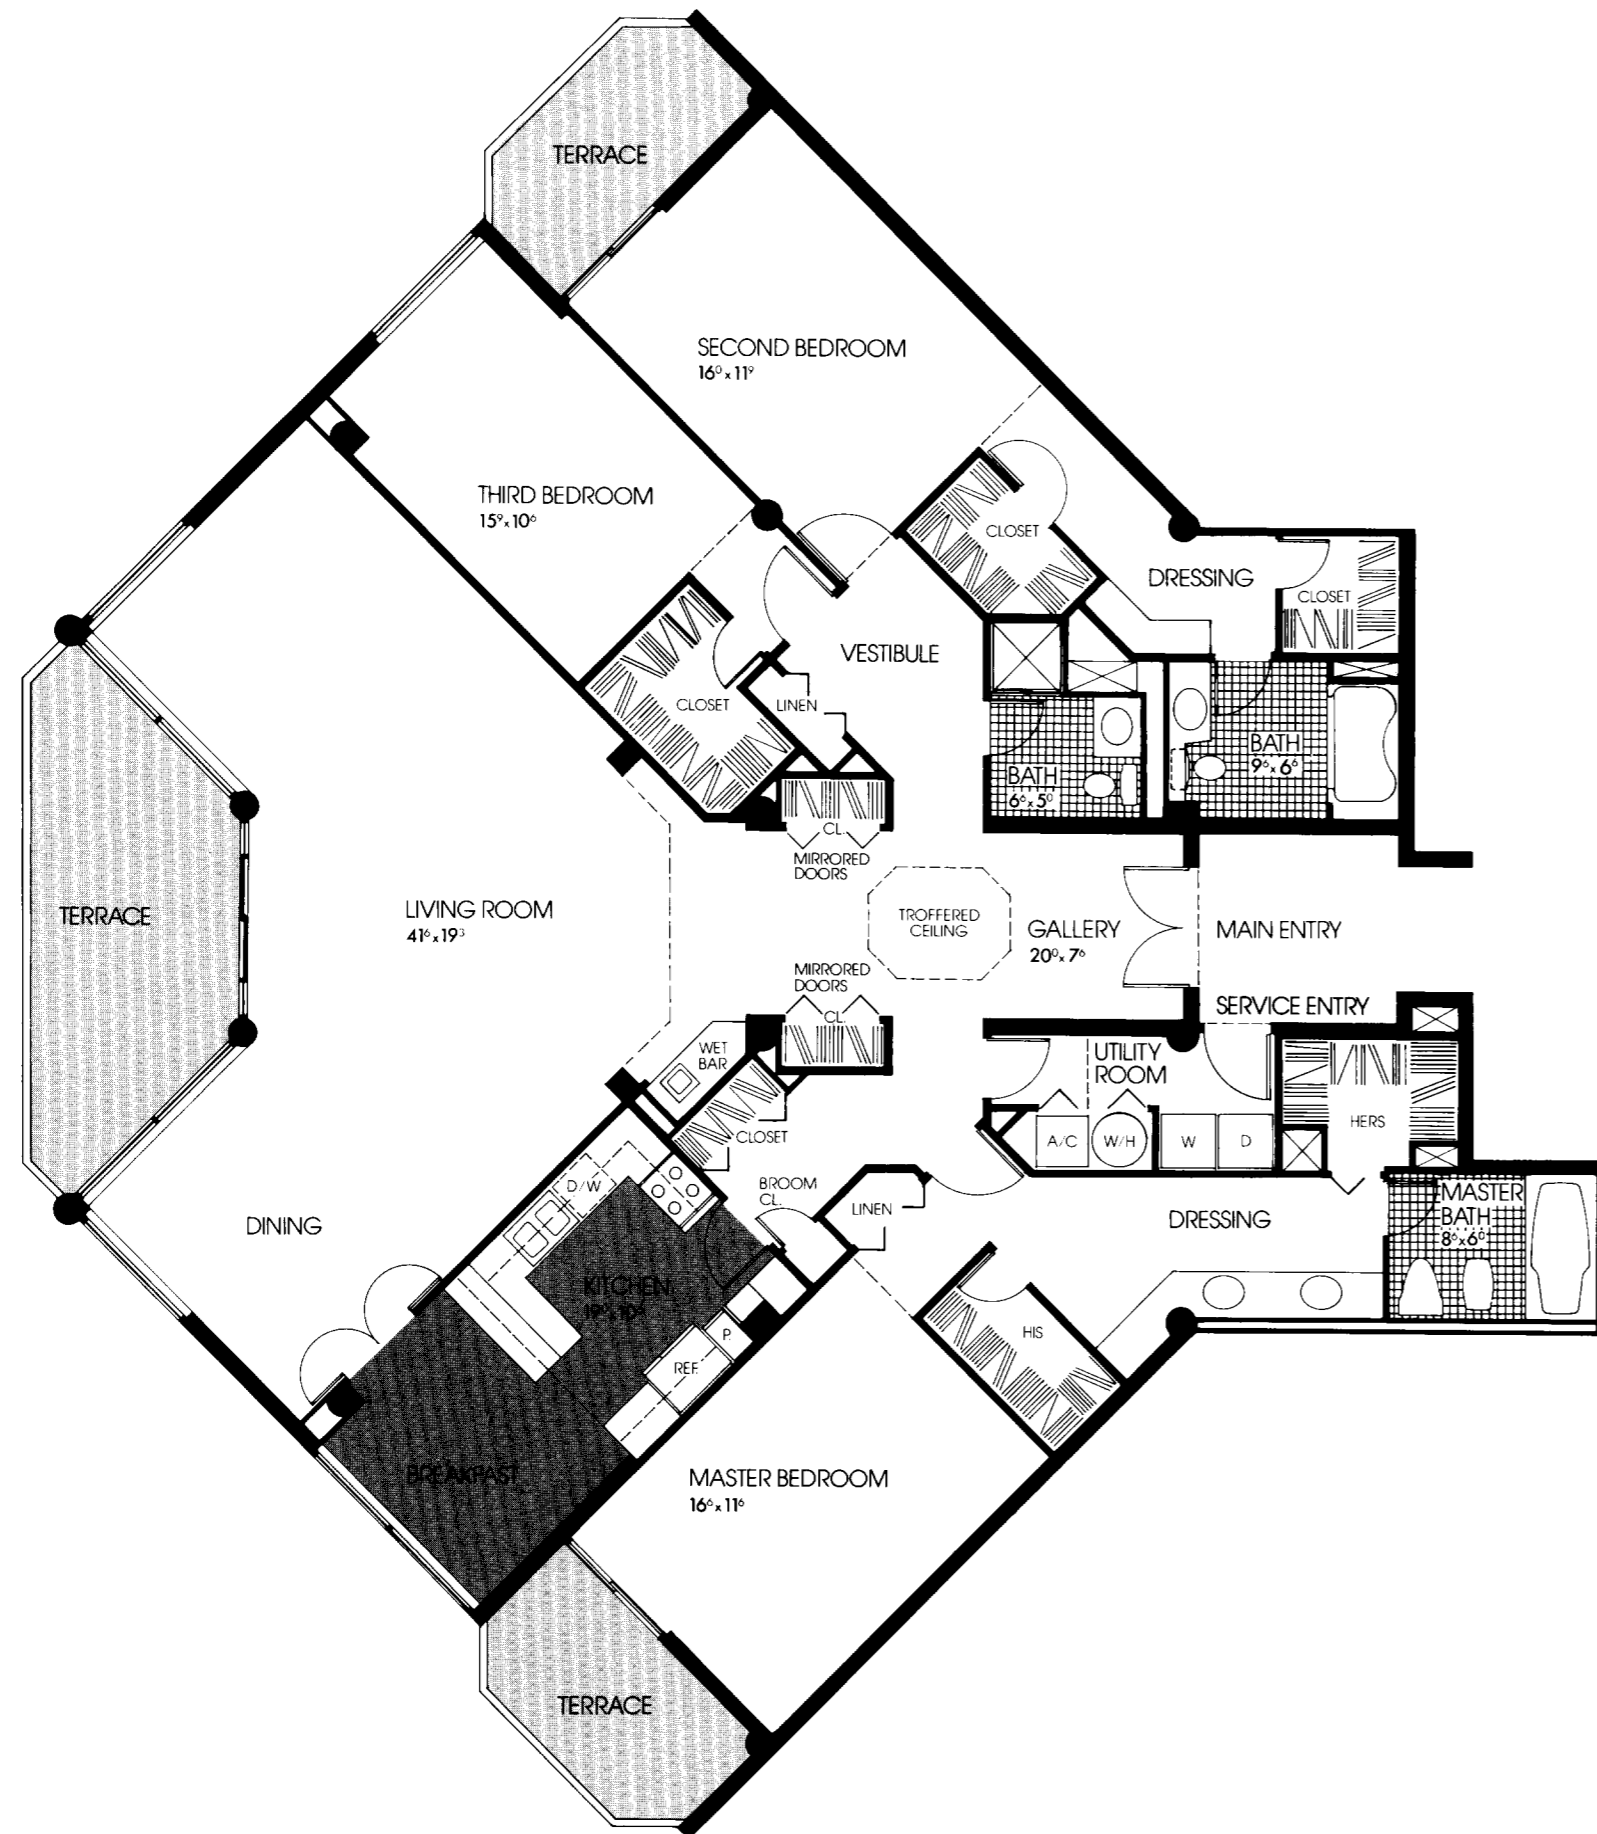

GULF VIEW SUITE

3 BEDROOMS
3 BATHS

ENCLOSED AREA	2 555 S.F.	237 m
TERRACE	320 S.F.	30 m
TOTAL AREA	2 875 S.F.	267 m

KEY PLAN

ALL DIMENSIONS ARE APPROXIMATE AND SUBJECT TO NORMAL CONSTRUCTION VARIANCES AND TOLERANCES. WE RESERVE THE RIGHT TO MAKE CHANGES DUE TO UNFOR- SEEN CONDITIONS.