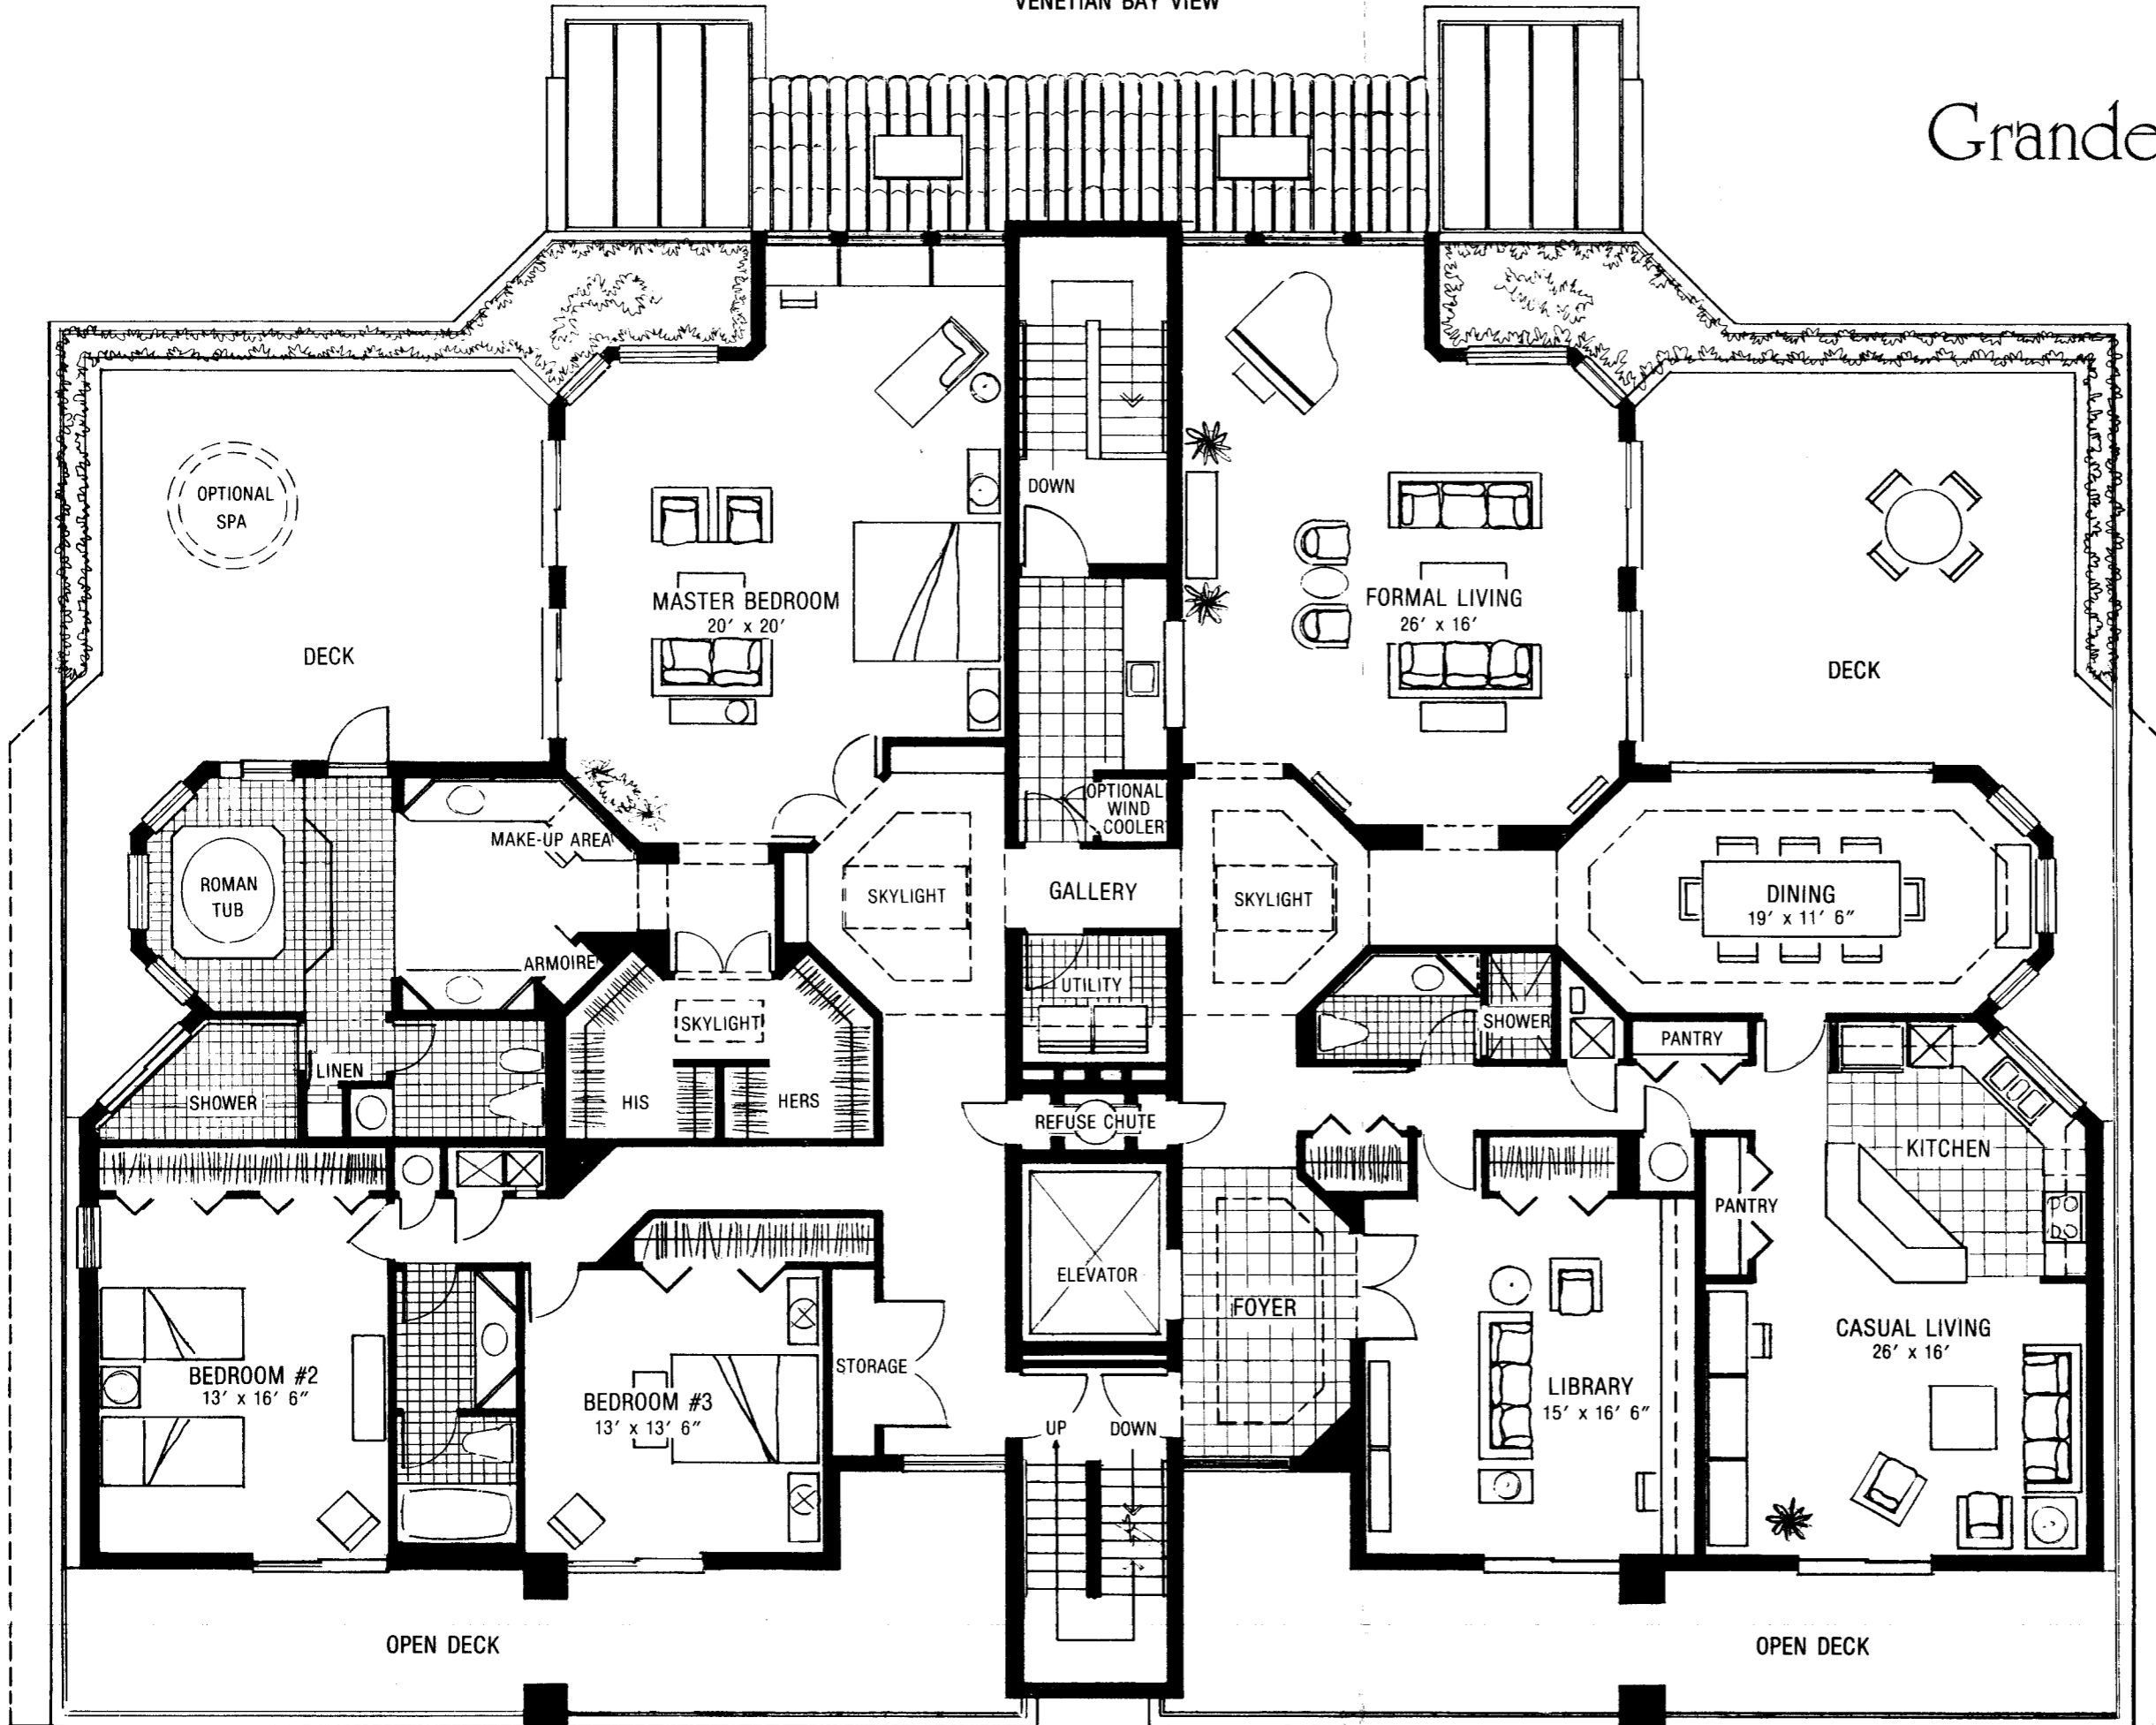

VENETIAN BAY VIEW

Grande Penthouse

3718 s.f. A/C
 1702 s.f. DECK
 5420 s.f. TOTAL
 (Inner Buildings)

EDGE OF BALCONY

Ardissonne

4400 Gulf Shore Boulevard, North
 Naples, Florida 33940
 (813) 262-0008

Floor Plans are Subject to Architectural
 Revisions and Minor Construction Variables