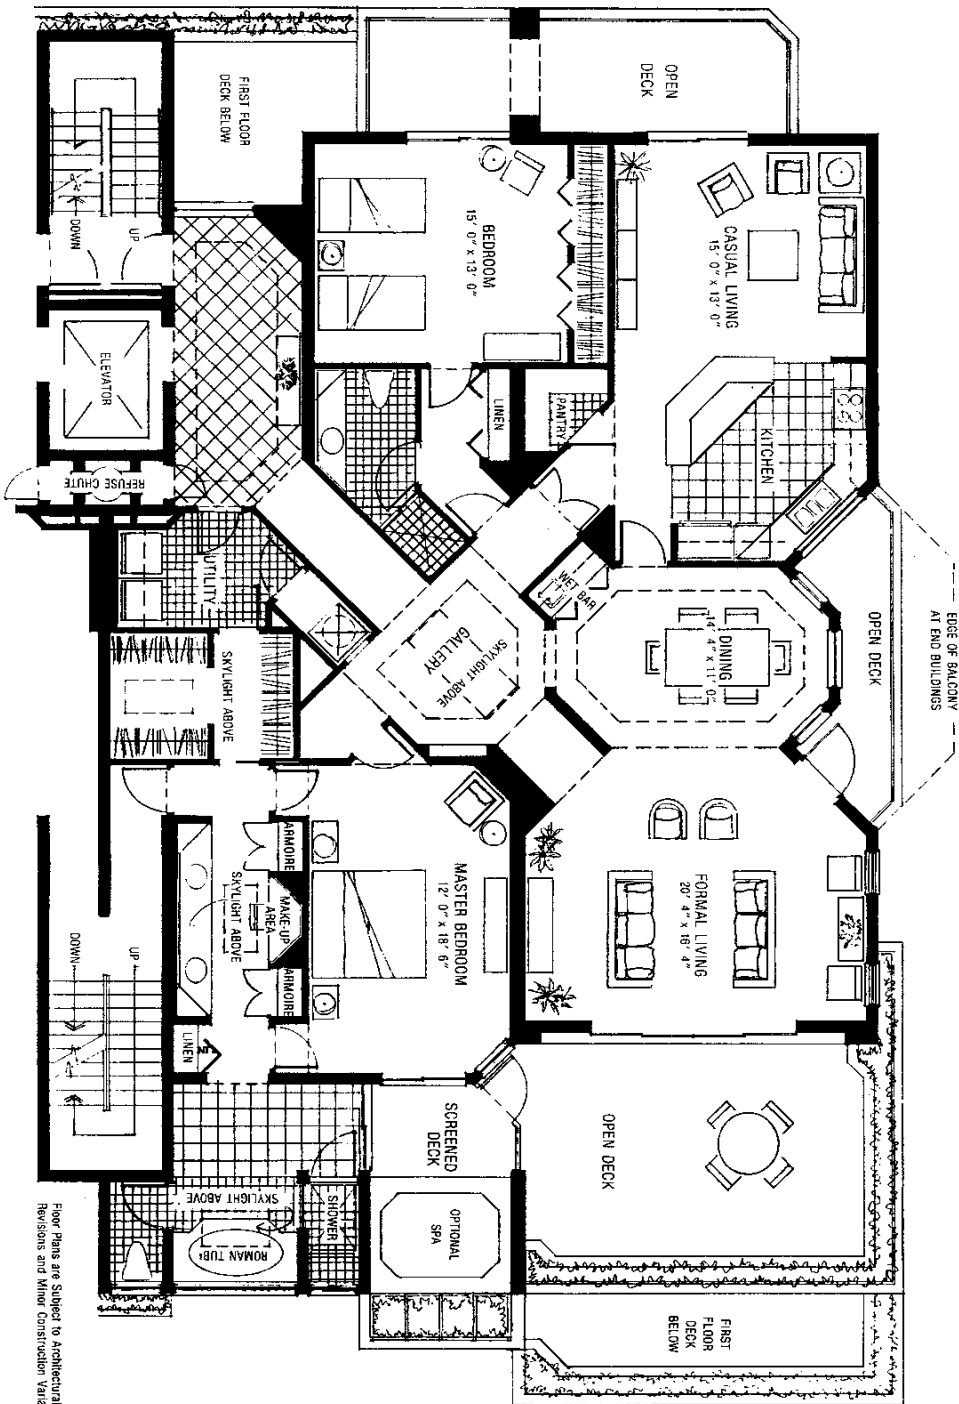

Executive Penthouse

2504 S.I. A/C
686 S.I. DECK
3190 S.I. TOTAL
(Inner Buildings)

VENETIAN BAY
VIEW

Ardissonne
4400 Gulf Shore Boulevard, North
Naples, Florida 33940
(813) 262-0008