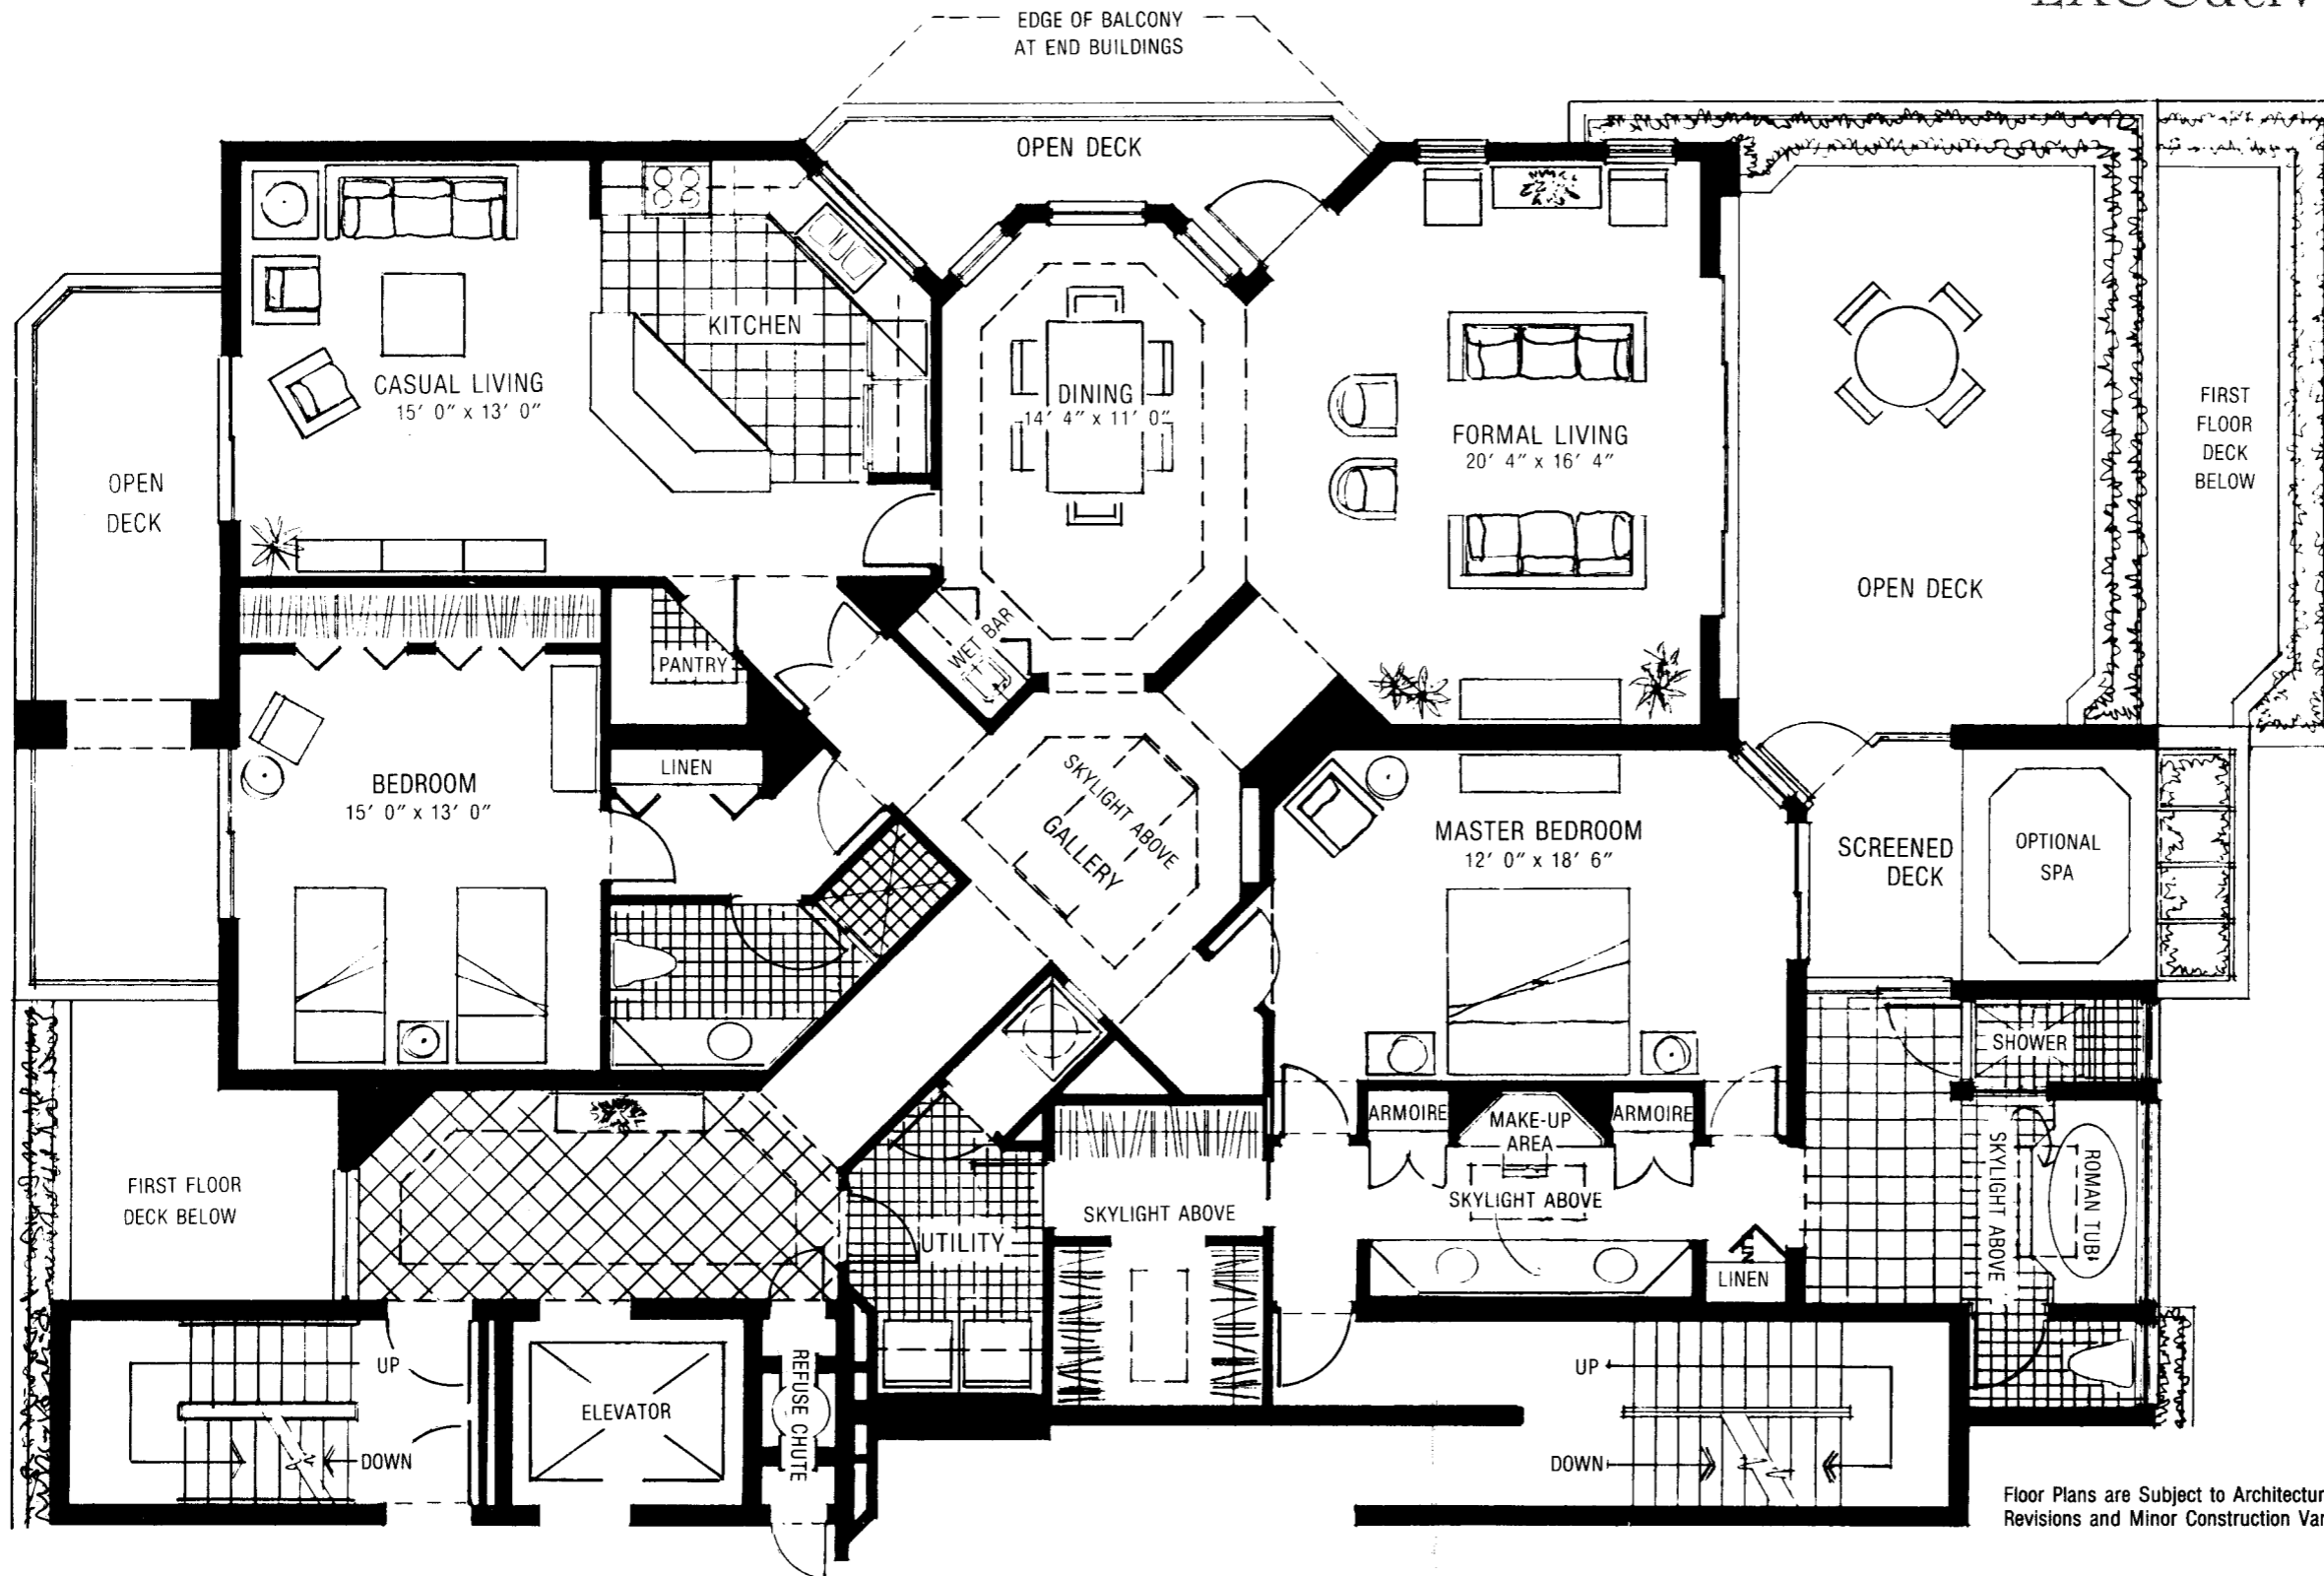

# Executive Penthouse

2504 s.f. A/C  
 686 s.f. DECK  
 3190 s.f. TOTAL  
 (Inner Buildings)

VENETIAN BAY  
 VIEW