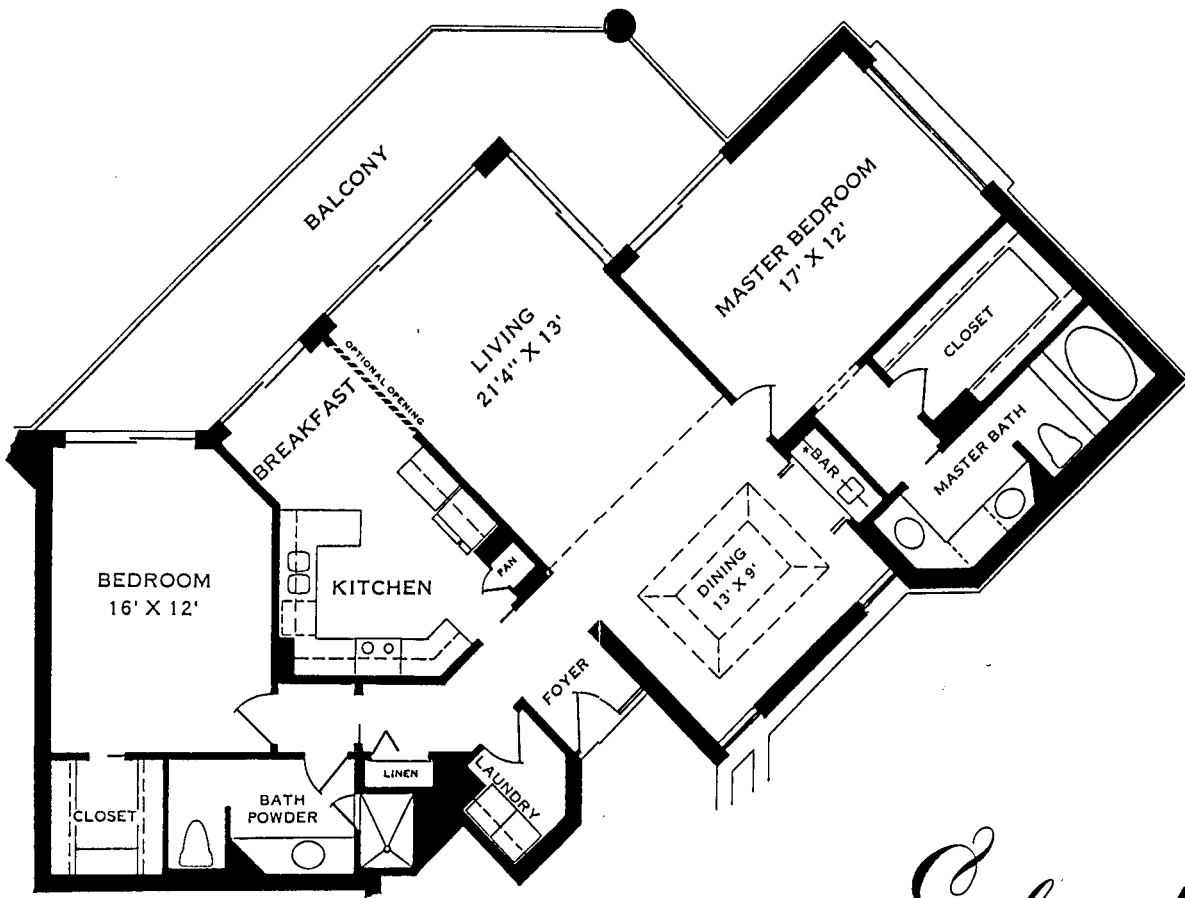

Esplanade

SPECIFICATIONS

- Square Footage:
 Living Area: 2,293
 Total Area: 2,604
- Three Bedrooms
- Three Baths
- Mirrored Entry
- Tiled Balcony
- Wet Bar
- Custom Lighting
- Extra Storage

AMENITIES

- Recreation/Party Room
- Exercise Room
- Hobby Room
- Pool And Spa
- Picnic Area
- Sauna And Whirlpool
- 24 Hour Security
- 2 Parking Spaces

Esplanade

SPECIFICATIONS

- Square Footage:
 Living Area: 2,623
 Total Area: 2,954
- Three Bedrooms
- Three Baths
- Tiled Balcony
- Custom Fitted Closets
- Parquet Floors
- Custom Mirrors
- Wet Bar

AMENITIES

- Recreation/Party Room
- Exercise Room
- Hobby Room
- Pool And Spa
- Picnic Area
- Sauna And Steam Rooms
- 24 Hour Security
- 2 Parking Spaces

Plan
 104
 blmrcdo

Esplanade

Esplanade

ESPLANADE
4551 GULF SHORE BLVD. NORTH
ZONE 6

18 FLOORS PLUS PENTHOUSES
PENTHOUSES
1800 - 1806
↑
200 - 206
103, 104, 105