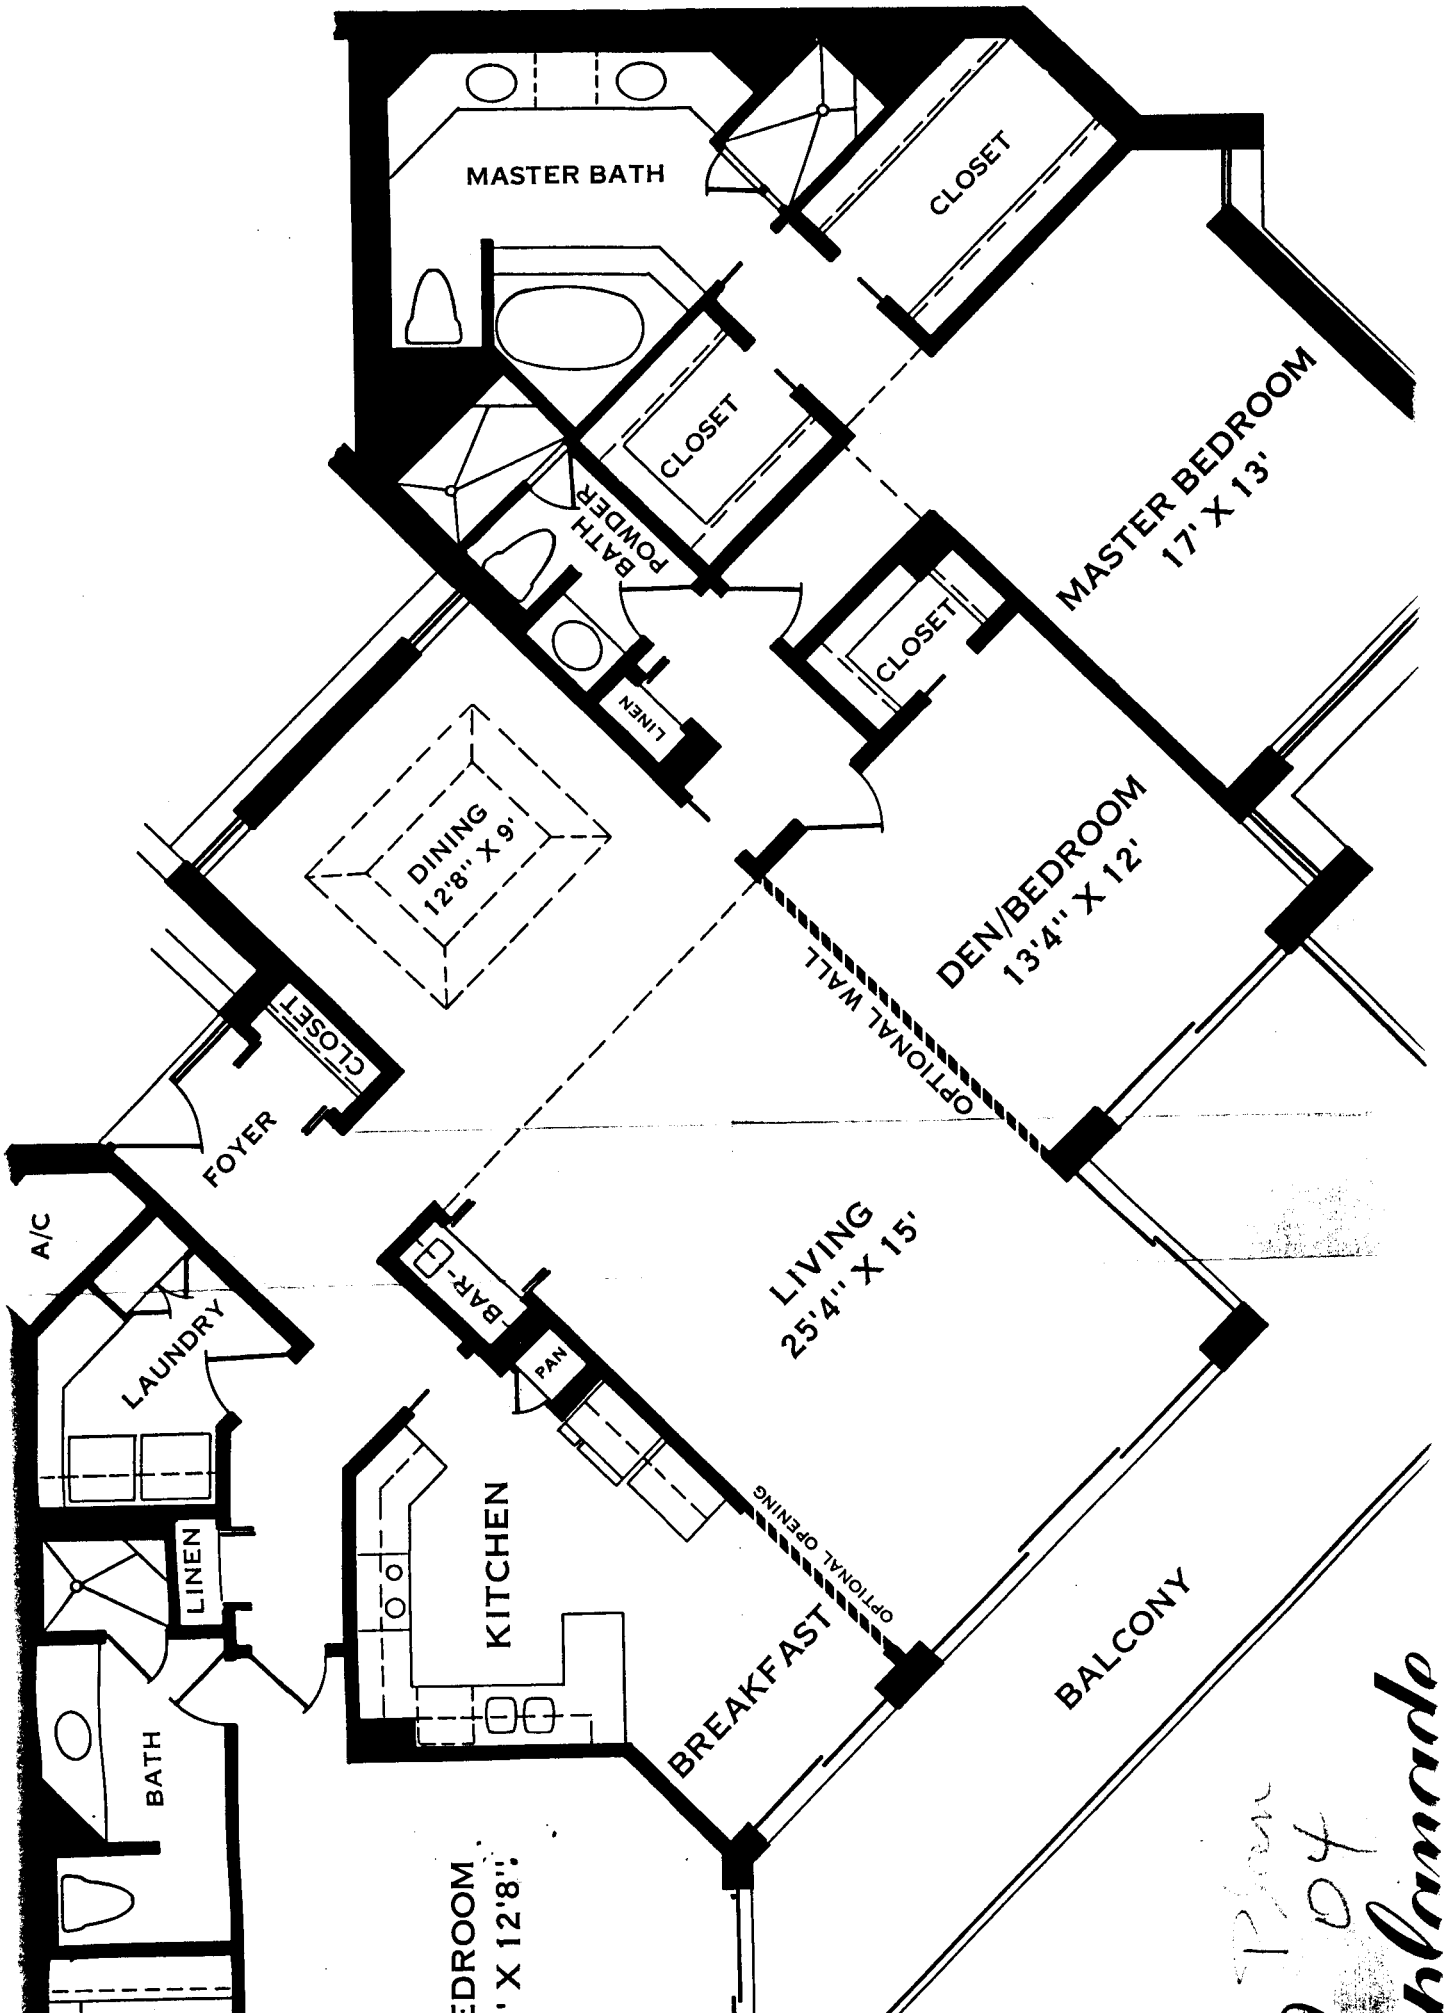

Plan
104
blmrcdo