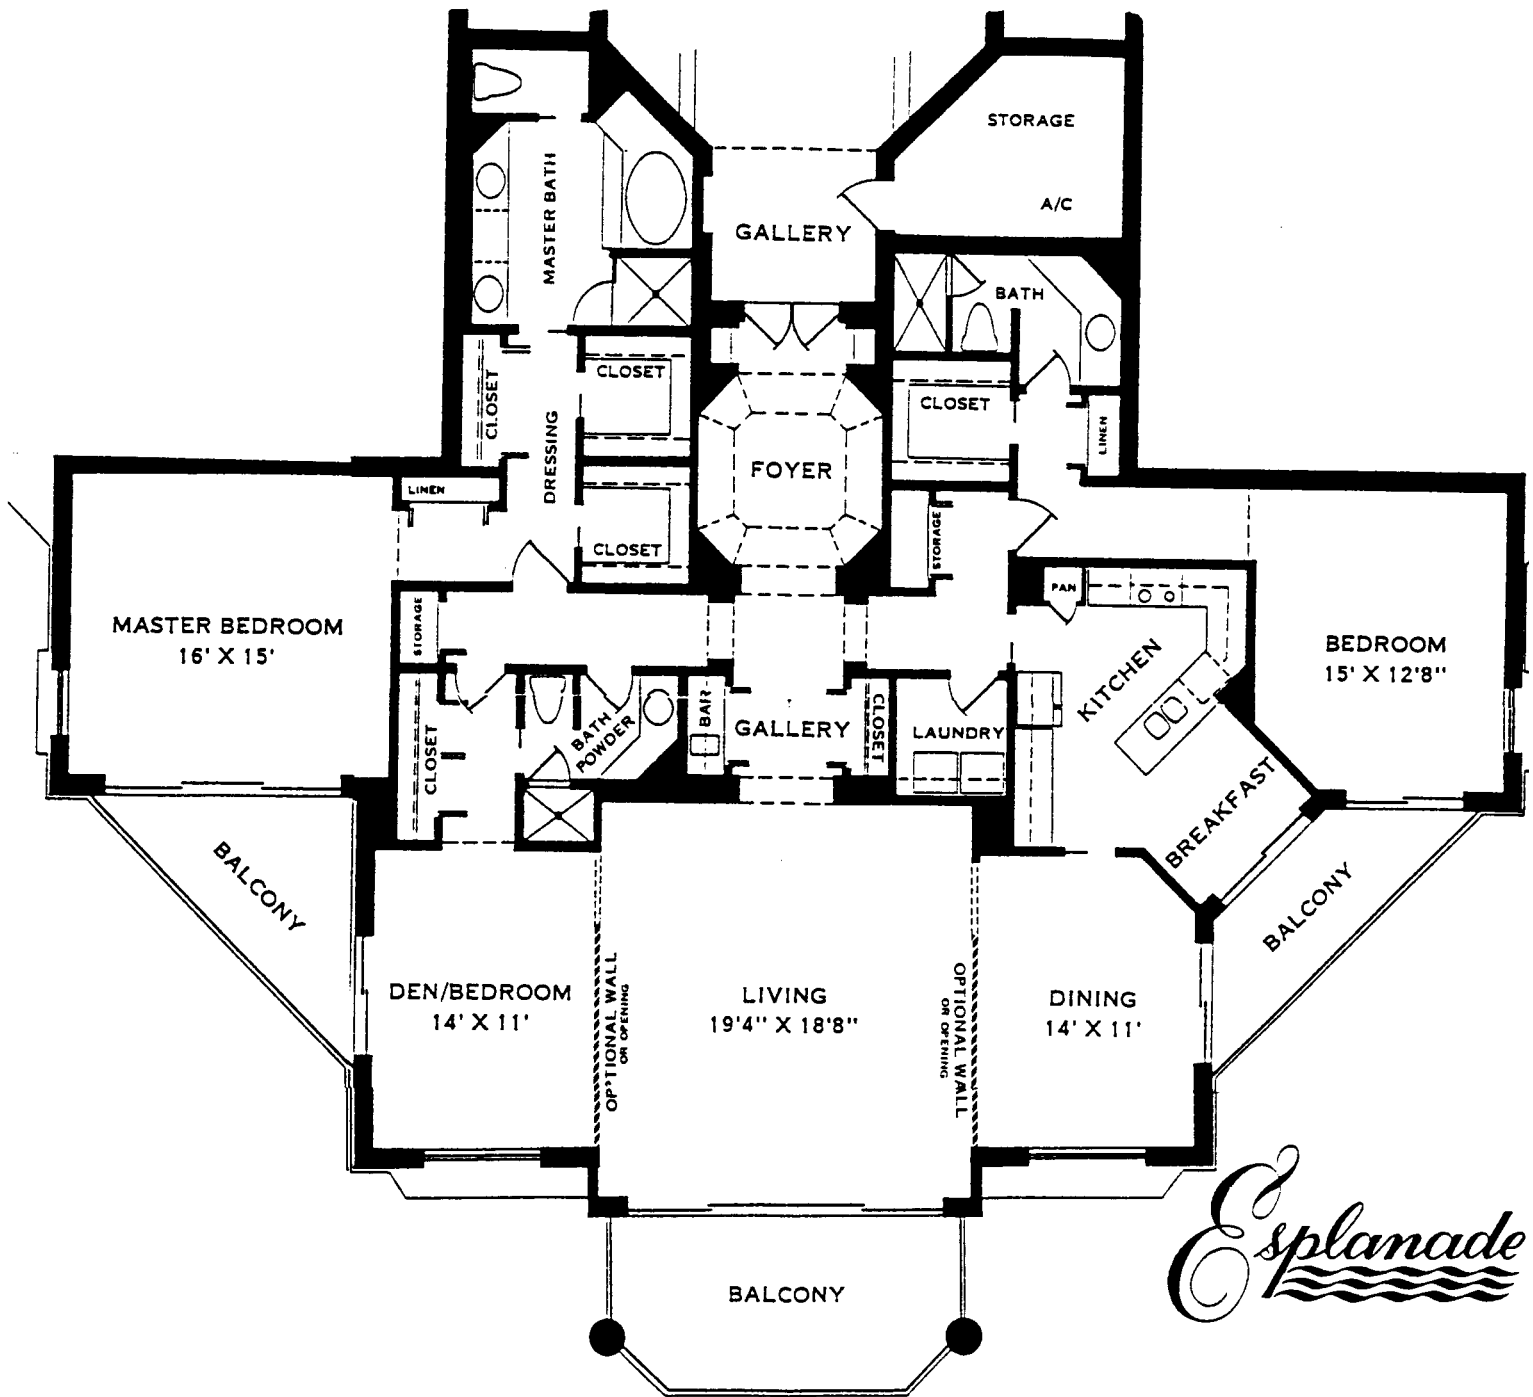

Esplanade

SPECIFICATIONS

- Square Footage:
 Living Area: 2,293
 Total Area: 2,604
- Three Bedrooms
- Three Baths
- Mirrored Entry
- Tiled Balcony
- Wet Bar
- Custom Lighting
- Extra Storage

AMENITIES

- Recreation/Party Room
- Exercise Room
- Hobby Room
- Pool And Spa
- Picnic Area
- Sauna And Whirlpool
- 24 Hour Security
- 2 Parking Spaces

Esplanade

SPECIFICATIONS

- Square Footage:
 Living Area: 2,623
 Total Area: 2,954
- Three Bedrooms
- Three Baths
- Tiled Balcony
- Custom Fitted Closets
- Parquet Floors
- Custom Mirrors
- Wet Bar

AMENITIES

18 FLOORS PLUS PENTHOUSES
PENTHOUSES
1800 - 1806
↑
200 - 206
103, 104, 105