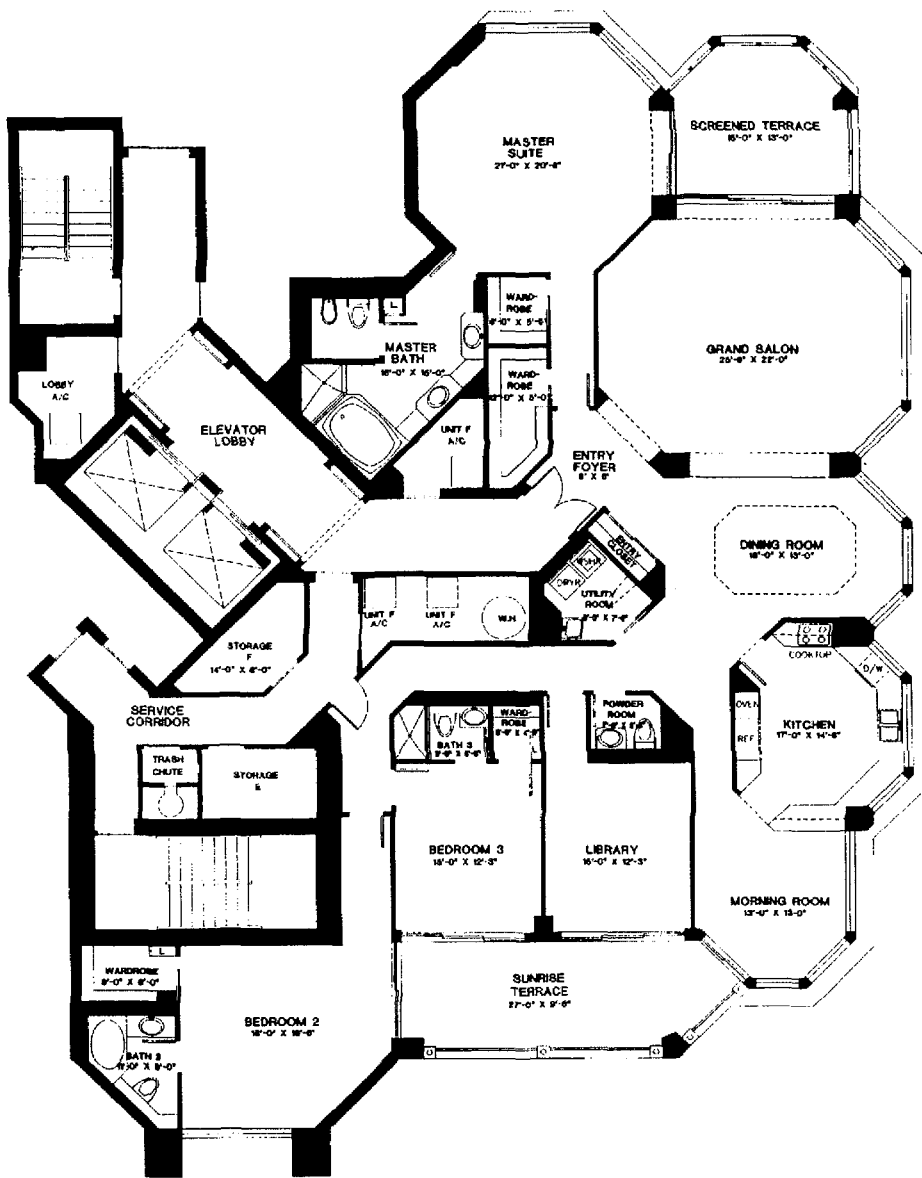

THE BRITTANY

4021 Gulf Shore Blvd N

CARROLL & CARROLL

CANNES
FLOOR PLAN A (01)

3 Bedroom, 3 Bath,
 Powder Bath,
 Good Morning Room,
 Library and Utility Room

A/C Living Space	3,400 Sq. Ft.
A/C Storage Room	79 Sq. Ft.
Equipment Room	135 Sq. Ft.
TOTAL A/C	3,614 Sq. Ft.
Screened Terrace	442 Sq. Ft.
Sunrise Terrace	348 Sq. Ft.
TOTAL TERRACE	790 Sq. Ft.
GRAND TOTAL	4,404 Sq. Ft.

PROVENCE

FLOOR PLAN D (04)

3 Bedroom, 3 Bath,
Library and
Utility Room

A/C Living Space	2,500 Sq. Ft.
A/C Storage Room	47 Sq. Ft.
Equipment Room	116 Sq. Ft.
TOTAL A/C	2,663 Sq. Ft.
Screened Terrace	297 Sq. Ft.
Sunrise Terrace	181 Sq. Ft.
TOTAL TERRACE	478 Sq. Ft.
GRAND TOTAL	3,141 Sq. Ft.

CAP ANTIBES

FLOOR PLAN E (05)

4 Bedroom, 4 Bath,
Good Morning Room
and Utility Room

A/C Living Space	3,050 Sq. Ft.
A/C Storage Room	66 Sq. Ft.
Equipment Room	162 Sq. Ft.
TOTAL A/C	3,278 Sq. Ft.
Screened Terrace	297 Sq. Ft.
Sunrise Terrace	369 Sq. Ft.
TOTAL TERRACE	666 Sq. Ft.
GRAND TOTAL	3,944 Sq. Ft.

NICE
FLOOR PLAN F (06)
 3 Bedroom, 3 Bath,
 Powder Bath,
 Good Morning Room,
 Library and Utility Room

A/C Living Space	3,200 Sq. Ft.
A/C Storage Room	66 Sq. Ft.
Equipment Room	127 Sq. Ft.
TOTAL A/C	3,393 Sq. Ft.
Screened Terrace	181 Sq. Ft.
Sunrise Terrace	243 Sq. Ft.
TOTAL TERRACE	424 Sq. Ft.
GRAND TOTAL	3,817 Sq. Ft.