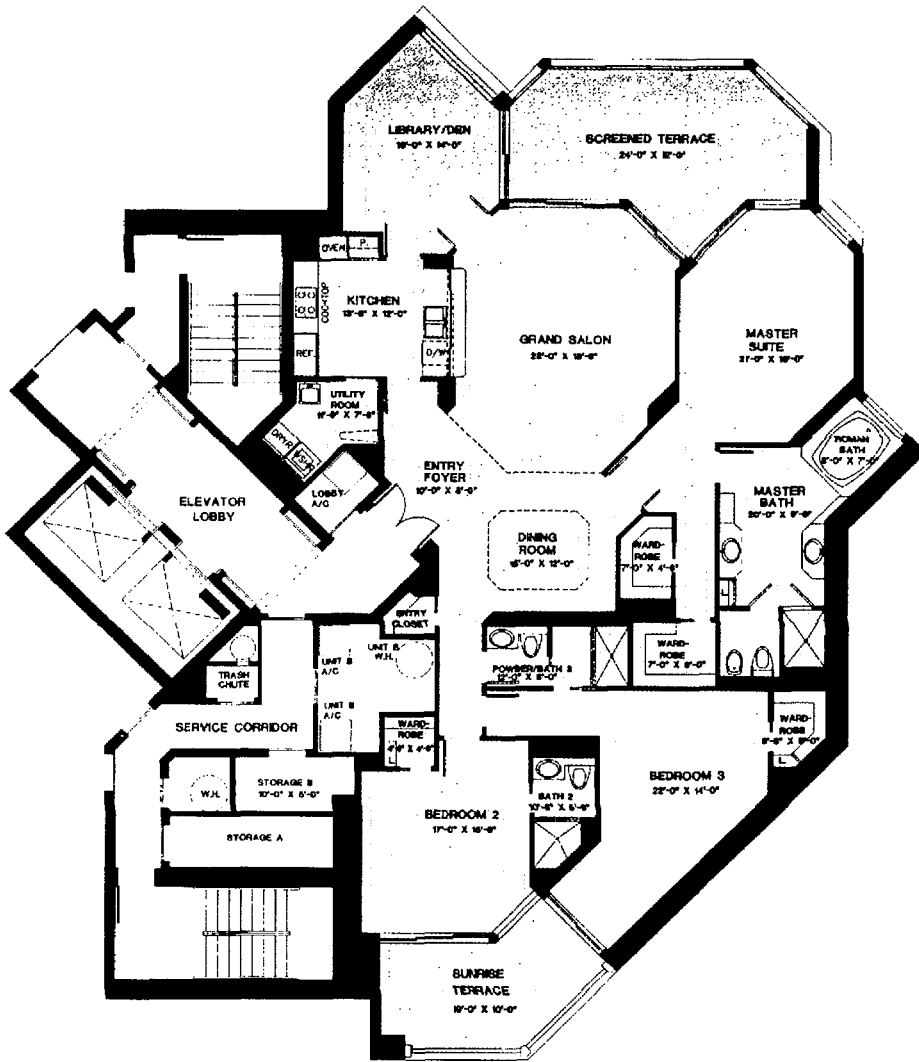

THE BRITTANY

4021 Gulf Shore Blvd N

CARROLL & CARROLL

CANNES
FLOOR PLAN A (01)

3 Bedroom, 3 Bath,
 Powder Bath,
 Good Morning Room,
 Library and Utility Room

A/C Living Space	3,400 Sq. Ft.
A/C Storage Room	79 Sq. Ft.
Equipment Room	135 Sq. Ft.
TOTAL A/C	3,614 Sq. Ft.
Screened Terrace	442 Sq. Ft.
Sunrise Terrace	348 Sq. Ft.
TOTAL TERRACE	790 Sq. Ft.
GRAND TOTAL	4,404 Sq. Ft.

MIRAMAR

FLOOR PLAN B (02)

3 Bedroom, 3 Bath,
Library and
Utility Room

A/C Living Space	2,500 Sq. Ft.
A/C Storage Room	50 Sq. Ft.
Equipment Room	90 Sq. Ft.
TOTAL A/C	2,642 Sq. Ft.
Screened Terrace	298 Sq. Ft.
Sunrise Terrace	167 Sq. Ft.
TOTAL TERRACE	465 Sq. Ft.
GRAND TOTAL	3,105 Sq. Ft.

CAP FERRAT

FLOOR PLAN C (03)

4 Bedroom, 4 Bath,
Good Morning Room
and Utility Room

A/C Living Space	3,050 Sq. Ft.
A/C Storage Room	67 Sq. Ft.
Equipment Room	157 Sq. Ft.
TOTAL A/C	3,274 Sq. Ft.
Screened Terrace	297 Sq. Ft.
Sunrise Terrace	272 Sq. Ft.
TOTAL TERRACE	569 Sq. Ft.
GRAND TOTAL	3,843 Sq. Ft.

PROVENCE

FLOOR PLAN D (04)

3 Bedroom, 3 Bath,
Library and
Utility Room

A/C Living Space	2,500 Sq. Ft.
A/C Storage Room	47 Sq. Ft.
Equipment Room	116 Sq. Ft.
TOTAL A/C	2,663 Sq. Ft.
Screened Terrace	297 Sq. Ft.
Sunrise Terrace	181 Sq. Ft.
TOTAL TERRACE	478 Sq. Ft.
GRAND TOTAL	3,141 Sq. Ft.