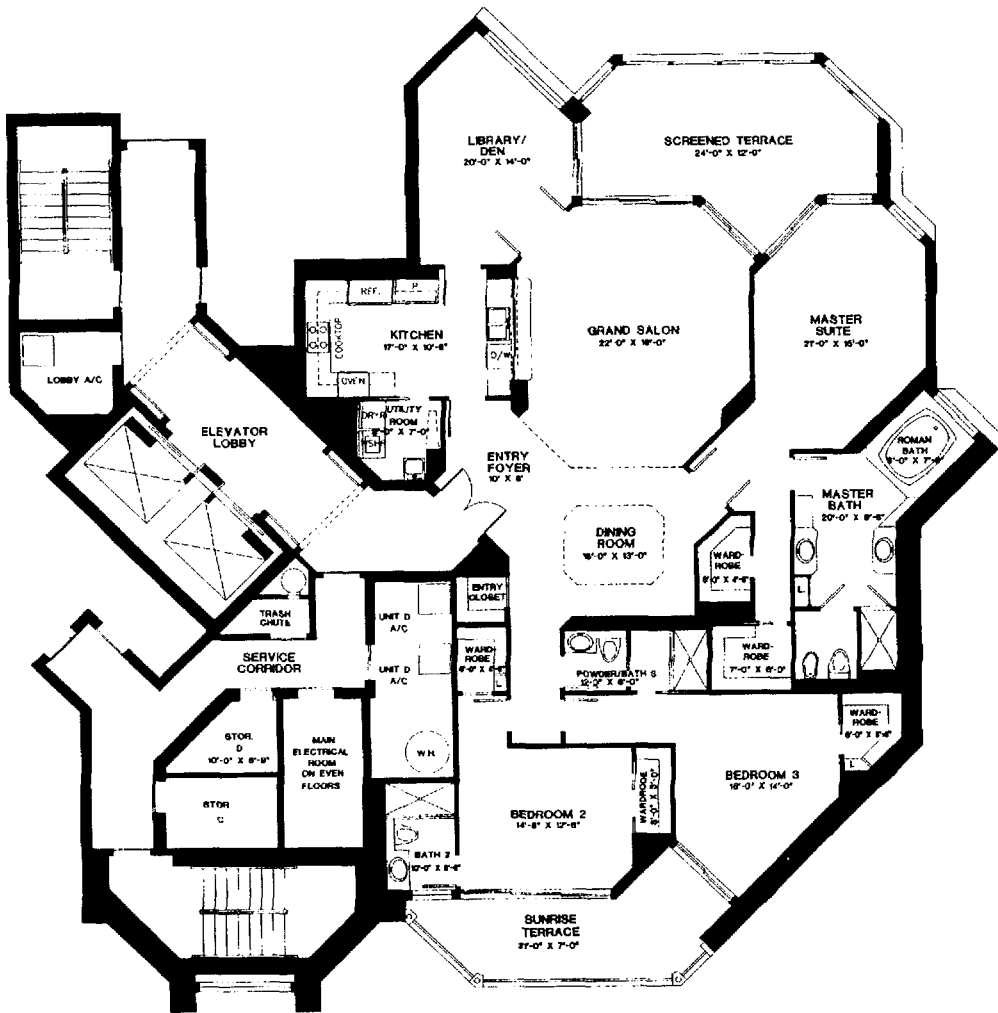

THE BRITTANY

4021 Gulf Shore Blvd N

CARROLL & CARROLL

CANNES
FLOOR PLAN A (01)

3 Bedroom, 3 Bath,
 Powder Bath,
 Good Morning Room,
 Library and Utility Room

A/C Living Space	3,400 Sq. Ft.
A/C Storage Room	79 Sq. Ft.
Equipment Room	135 Sq. Ft.
TOTAL A/C	3,614 Sq. Ft.
Screened Terrace	442 Sq. Ft.
Sunrise Terrace	348 Sq. Ft.
TOTAL TERRACE	790 Sq. Ft.
GRAND TOTAL	4,404 Sq. Ft.

MIRAMAR

FLOOR PLAN B (02)

3 Bedroom, 3 Bath,
Library and
Utility Room

A/C Living Space	2,500 Sq. Ft.
A/C Storage Room	50 Sq. Ft.
Equipment Room	90 Sq. Ft.
TOTAL A/C	2,642 Sq. Ft.
Screened Terrace	298 Sq. Ft.
Sunrise Terrace	167 Sq. Ft.
TOTAL TERRACE	465 Sq. Ft.
GRAND TOTAL	3,105 Sq. Ft.

CAP FERRAT

FLOOR PLAN C (03)

4 Bedroom, 4 Bath,
Good Morning Room
and Utility Room

A/C Living Space	3,050 Sq. Ft.
A/C Storage Room	67 Sq. Ft.
Equipment Room	157 Sq. Ft.
TOTAL A/C	3,274 Sq. Ft.
Screened Terrace	297 Sq. Ft.
Sunrise Terrace	272 Sq. Ft.
TOTAL TERRACE	569 Sq. Ft.
GRAND TOTAL	3,843 Sq. Ft.

PROVENCE

FLOOR PLAN D (04)

3 Bedroom, 3 Bath,
Library and
Utility Room

A/C Living Space	2,500 Sq. Ft.
A/C Storage Room	47 Sq. Ft.
Equipment Room	116 Sq. Ft.
TOTAL A/C	2,663 Sq. Ft.
Screened Terrace	297 Sq. Ft.
Sunrise Terrace	181 Sq. Ft.
TOTAL TERRACE	478 Sq. Ft.
GRAND TOTAL	3,141 Sq. Ft.