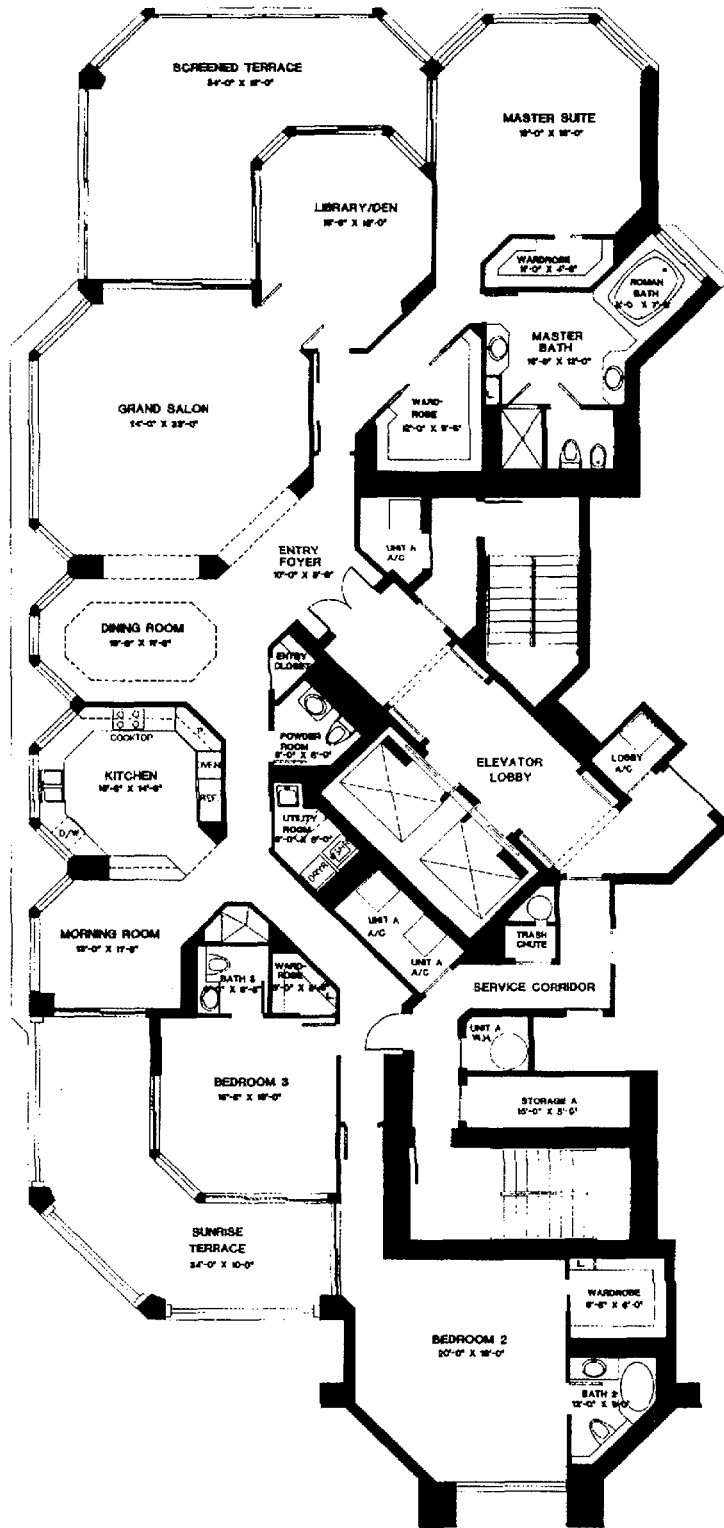

THE BRITTANY

4021 Gulf Shore Blvd N

CARROLL & CARROLL

CANNES
FLOOR PLAN A (01)

3 Bedroom, 3 Bath,
 Powder Bath,
 Good Morning Room,
 Library and Utility Room

A/C Living Space	3,400 Sq. Ft.
A/C Storage Room	79 Sq. Ft.
Equipment Room	135 Sq. Ft.
TOTAL A/C	3,614 Sq. Ft.
Screened Terrace	442 Sq. Ft.
Sunrise Terrace	348 Sq. Ft.
TOTAL TERRACE	790 Sq. Ft.
GRAND TOTAL	4,404 Sq. Ft.

MIRAMAR

FLOOR PLAN B (02)

3 Bedroom, 3 Bath,
Library and
Utility Room

A/C Living Space	2,500 Sq. Ft.
A/C Storage Room	50 Sq. Ft.
Equipment Room	90 Sq. Ft.
TOTAL A/C	2,642 Sq. Ft.
Screened Terrace	298 Sq. Ft.
Sunrise Terrace	167 Sq. Ft.
TOTAL TERRACE	465 Sq. Ft.
GRAND TOTAL	3,105 Sq. Ft.

CAP FERRAT

FLOOR PLAN C (03)

4 Bedroom, 4 Bath,
Good Morning Room
and Utility Room

A/C Living Space	3,050 Sq. Ft.
A/C Storage Room	67 Sq. Ft.
Equipment Room	157 Sq. Ft.
TOTAL A/C	3,274 Sq. Ft.
Screened Terrace	297 Sq. Ft.
Sunrise Terrace	272 Sq. Ft.
TOTAL TERRACE	569 Sq. Ft.
GRAND TOTAL	3,843 Sq. Ft.

PROVENCE

FLOOR PLAN D (04)

3 Bedroom, 3 Bath,
Library and
Utility Room

A/C Living Space	2,500 Sq. Ft.
A/C Storage Room	47 Sq. Ft.
Equipment Room	116 Sq. Ft.
TOTAL A/C	2,663 Sq. Ft.
Screened Terrace	297 Sq. Ft.
Sunrise Terrace	181 Sq. Ft.
TOTAL TERRACE	478 Sq. Ft.
GRAND TOTAL	3,141 Sq. Ft.