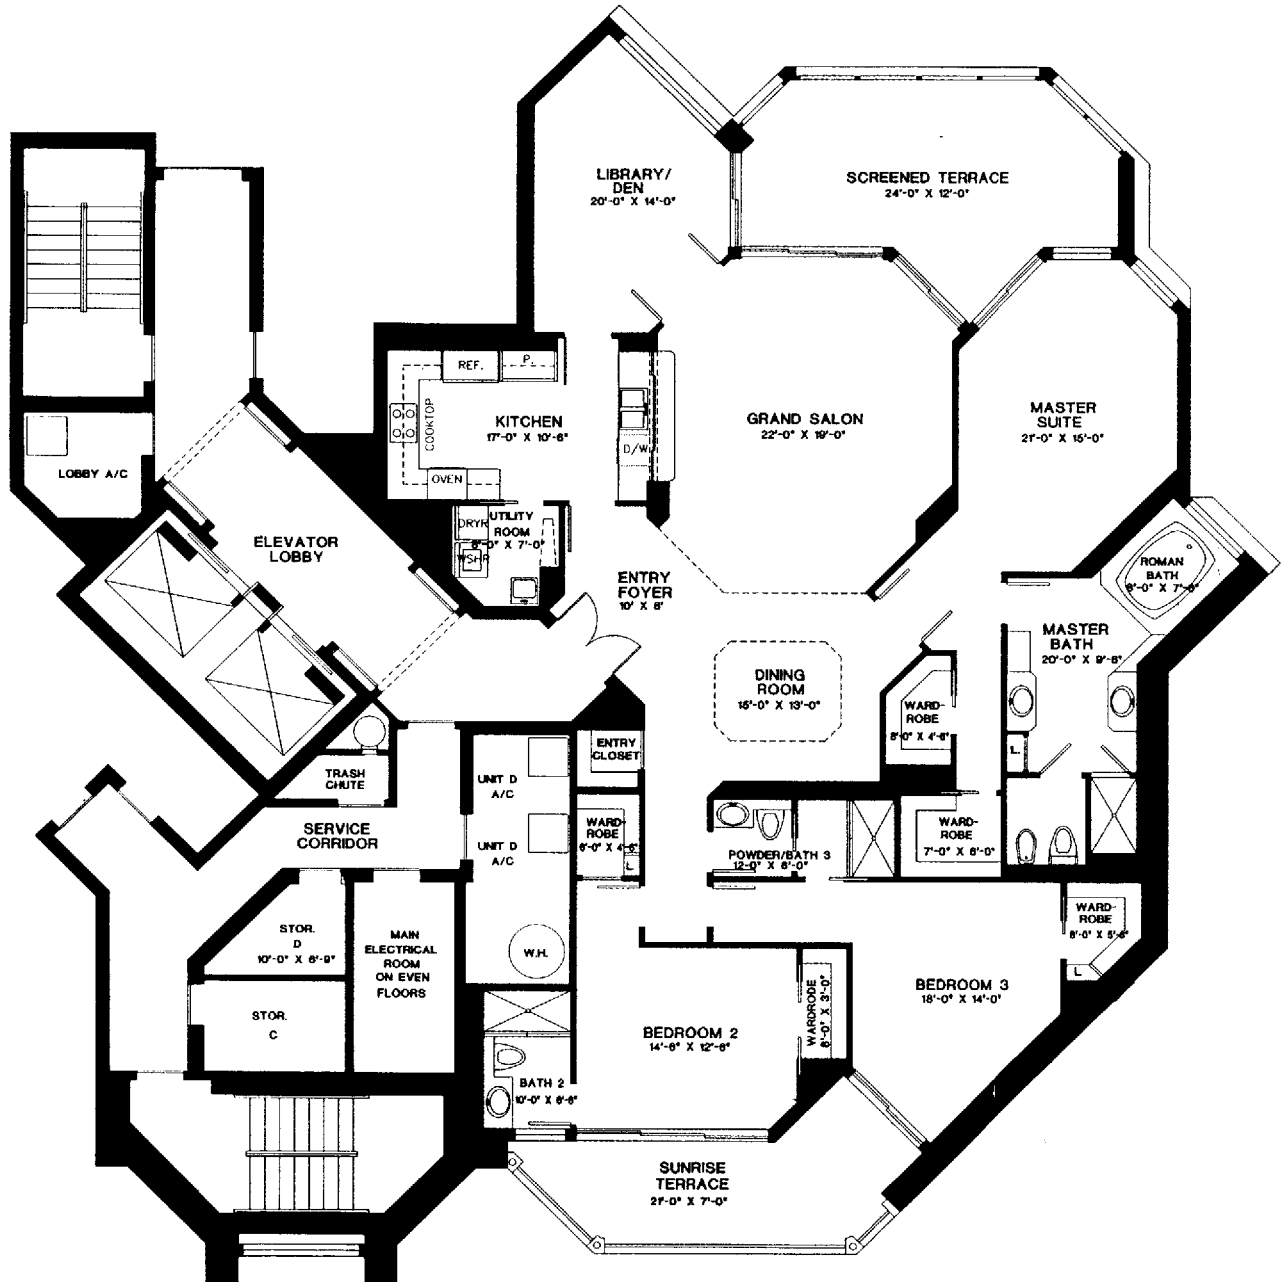

THE BRITTANY

4021 Gulf Shore Blvd N

CARROLL & CARROLL

CANNES
FLOOR PLAN A (01)

3 Bedroom, 3 Bath,
 Powder Bath,
 Good Morning Room,
 Library and Utility Room

A/C Living Space	3,400 Sq. Ft.
A/C Storage Room	79 Sq. Ft.
Equipment Room	135 Sq. Ft.
TOTAL A/C	3,614 Sq. Ft.
Screened Terrace	442 Sq. Ft.
Sunrise Terrace	348 Sq. Ft.
TOTAL TERRACE	790 Sq. Ft.
GRAND TOTAL	4,404 Sq. Ft.

MIRAMAR

FLOOR PLAN B (02)

3 Bedroom, 3 Bath,
Library and
Utility Room

A/C Living Space	2,500 Sq. Ft.
A/C Storage Room	50 Sq. Ft.
Equipment Room	90 Sq. Ft.
TOTAL A/C	2,642 Sq. Ft.
Screened Terrace	298 Sq. Ft.
Sunrise Terrace	167 Sq. Ft.
TOTAL TERRACE	465 Sq. Ft.
GRAND TOTAL	3,105 Sq. Ft.

CAP FERRAT

FLOOR PLAN C (03)

4 Bedroom, 4 Bath,
Good Morning Room
and Utility Room

A/C Living Space	3,050 Sq. Ft.
A/C Storage Room	67 Sq. Ft.
Equipment Room	157 Sq. Ft.
TOTAL A/C	3,274 Sq. Ft.
Screened Terrace	297 Sq. Ft.
Sunrise Terrace	272 Sq. Ft.
TOTAL TERRACE	569 Sq. Ft.
GRAND TOTAL	3,843 Sq. Ft.

PROVENCE

FLOOR PLAN D (04)

3 Bedroom, 3 Bath,
Library and
Utility Room

A/C Living Space	2,500 Sq. Ft.
A/C Storage Room	47 Sq. Ft.
Equipment Room	116 Sq. Ft.
TOTAL A/C	2,663 Sq. Ft.
Screened Terrace	297 Sq. Ft.
Sunrise Terrace	181 Sq. Ft.
TOTAL TERRACE	478 Sq. Ft.
GRAND TOTAL	3,141 Sq. Ft.