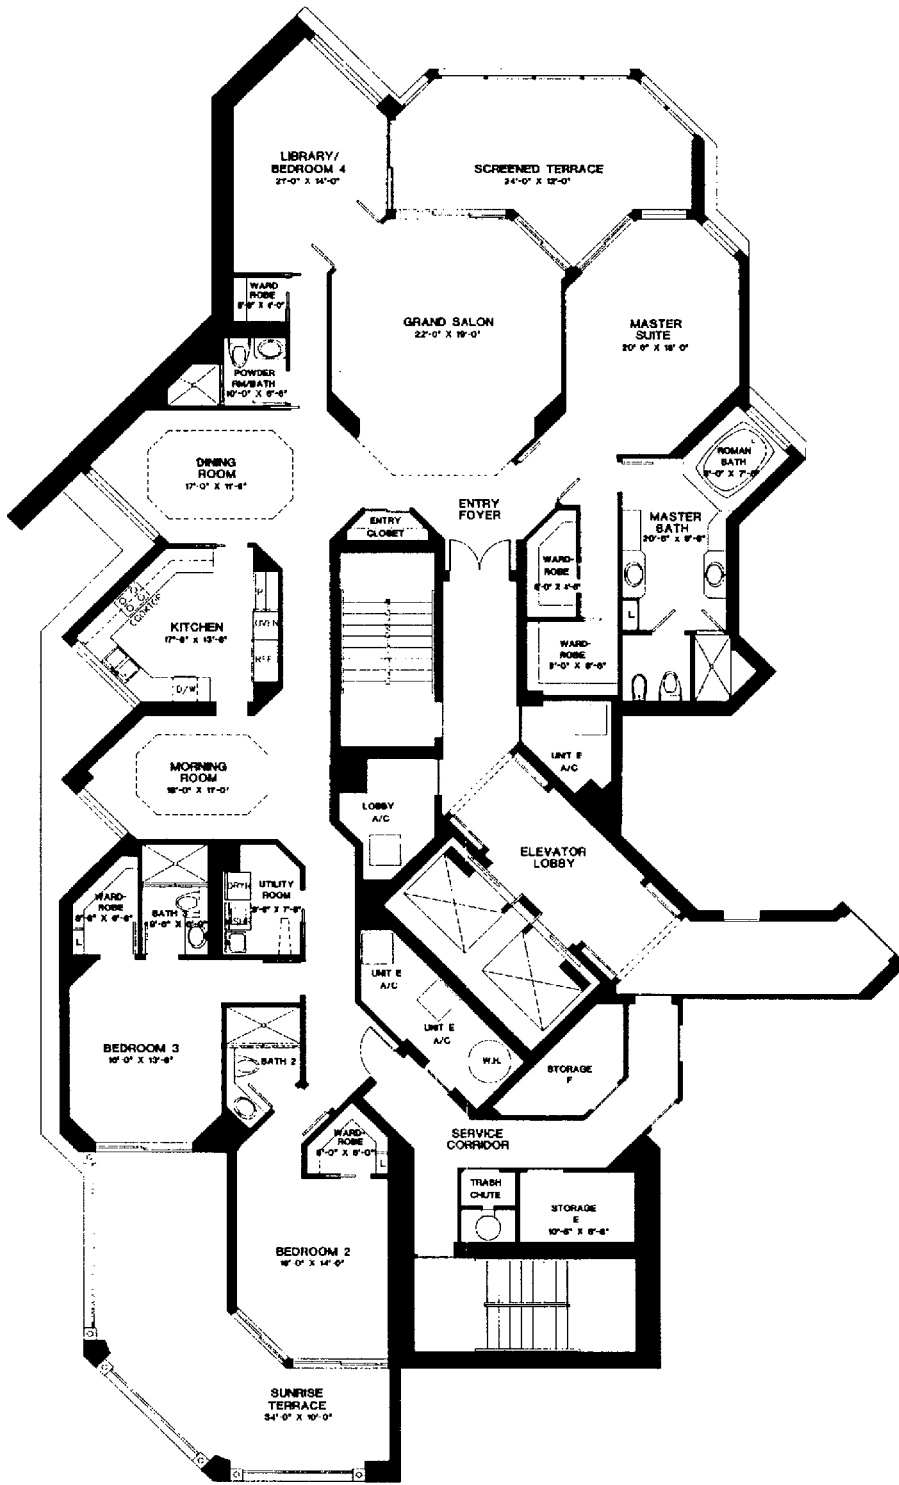

THE BRITTANY

4021 Gulf Shore Blvd N

CARROLL & CARROLL

CANNES
FLOOR PLAN A (01)

3 Bedroom, 3 Bath,
 Powder Bath,
 Good Morning Room,
 Library and Utility Room

A/C Living Space	3,400 Sq. Ft.
A/C Storage Room	79 Sq. Ft.
Equipment Room	135 Sq. Ft.
TOTAL A/C	3,614 Sq. Ft.
Screened Terrace	442 Sq. Ft.
Sunrise Terrace	348 Sq. Ft.
TOTAL TERRACE	790 Sq. Ft.
GRAND TOTAL	4,404 Sq. Ft.

MIRAMAR

FLOOR PLAN B (02)

3 Bedroom, 3 Bath,
Library and
Utility Room

A/C Living Space	2,500 Sq. Ft.
A/C Storage Room	50 Sq. Ft.
Equipment Room	90 Sq. Ft.
TOTAL A/C	2,642 Sq. Ft.
Screened Terrace	298 Sq. Ft.
Sunrise Terrace	167 Sq. Ft.
TOTAL TERRACE	465 Sq. Ft.
GRAND TOTAL	3,105 Sq. Ft.

CAP FERRAT

FLOOR PLAN C (03)

4 Bedroom, 4 Bath,
Good Morning Room
and Utility Room

A/C Living Space	3,050 Sq. Ft.
A/C Storage Room	67 Sq. Ft.
Equipment Room	157 Sq. Ft.
TOTAL A/C	3,274 Sq. Ft.
Screened Terrace	297 Sq. Ft.
Sunrise Terrace	272 Sq. Ft.
TOTAL TERRACE	569 Sq. Ft.
GRAND TOTAL	3,843 Sq. Ft.

PROVENCE

FLOOR PLAN D (04)

3 Bedroom, 3 Bath,
Library and
Utility Room

A/C Living Space	2,500 Sq. Ft.
A/C Storage Room	47 Sq. Ft.
Equipment Room	116 Sq. Ft.
TOTAL A/C	2,663 Sq. Ft.
Screened Terrace	297 Sq. Ft.
Sunrise Terrace	181 Sq. Ft.
TOTAL TERRACE	478 Sq. Ft.
GRAND TOTAL	3,141 Sq. Ft.