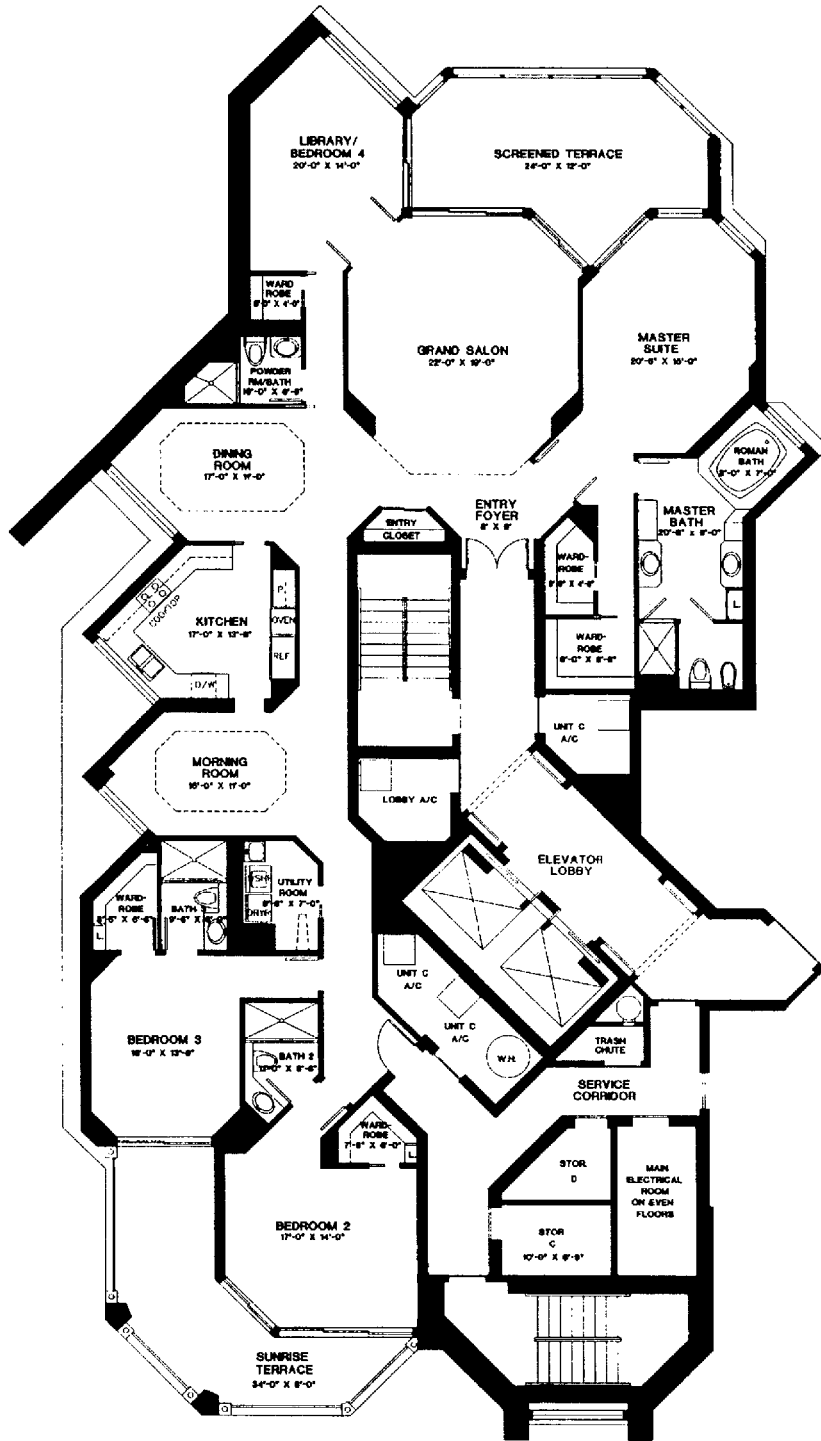

THE BRITTANY

4021 Gulf Shore Blvd N

CARROLL & CARROLL

CANNES
FLOOR PLAN A (01)

3 Bedroom, 3 Bath,
 Powder Bath,
 Good Morning Room,
 Library and Utility Room

A/C Living Space	3,400 Sq. Ft.
A/C Storage Room	79 Sq. Ft.
Equipment Room	135 Sq. Ft.
TOTAL A/C	3,614 Sq. Ft.
Screened Terrace	442 Sq. Ft.
Sunrise Terrace	348 Sq. Ft.
TOTAL TERRACE	790 Sq. Ft.
GRAND TOTAL	4,404 Sq. Ft.

MIRAMAR

FLOOR PLAN B (02)

3 Bedroom, 3 Bath,
Library and
Utility Room

A/C Living Space	2,500 Sq. Ft.
A/C Storage Room	50 Sq. Ft.
Equipment Room	90 Sq. Ft.
TOTAL A/C	2,642 Sq. Ft.
Screened Terrace	298 Sq. Ft.
Sunrise Terrace	167 Sq. Ft.
TOTAL TERRACE	465 Sq. Ft.
GRAND TOTAL	3,105 Sq. Ft.

CAP FERRAT

FLOOR PLAN C (03)

4 Bedroom, 4 Bath,
Good Morning Room
and Utility Room

A/C Living Space	3,050 Sq. Ft.
A/C Storage Room	67 Sq. Ft.
Equipment Room	157 Sq. Ft.
TOTAL A/C	3,274 Sq. Ft.
Screened Terrace	297 Sq. Ft.
Sunrise Terrace	272 Sq. Ft.
TOTAL TERRACE	569 Sq. Ft.
GRAND TOTAL	3,843 Sq. Ft.

PROVENCE

FLOOR PLAN D (04)

3 Bedroom, 3 Bath,
Library and
Utility Room

A/C Living Space	2,500 Sq. Ft.
A/C Storage Room	47 Sq. Ft.
Equipment Room	116 Sq. Ft.
TOTAL A/C	2,663 Sq. Ft.
Screened Terrace	297 Sq. Ft.
Sunrise Terrace	181 Sq. Ft.
TOTAL TERRACE	478 Sq. Ft.
GRAND TOTAL	3,141 Sq. Ft.