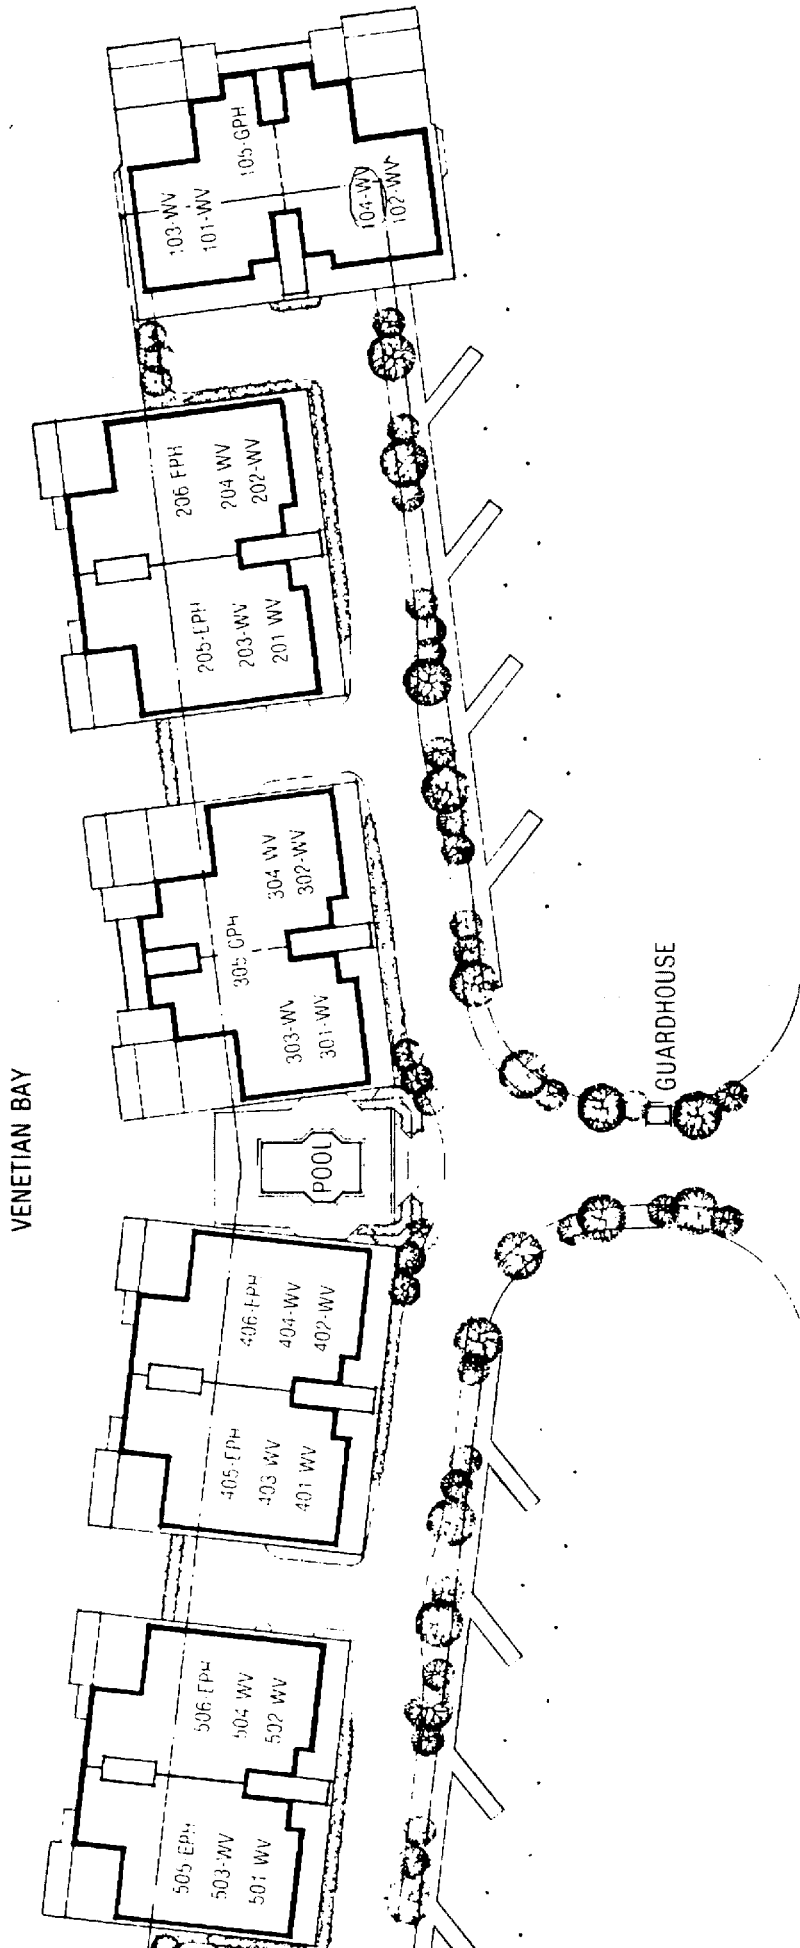

Site Plan

Ardissone

4400 Gulf Shore Boulevard, North
Naples, Florida 33940
(813) 262-0008

Grande Penthouse

3718 s.f. A/C
 1702 s.f. DECK
 5420 s.f. TOTAL
 (Inner Buildings)

Ardissonne

4400 Gulf Shore Boulevard, North
 Naples, Florida 33940
 (941) 402-0000

VENETIAN BAY VIEW

EDGE OF BALCONY

Floor Plans are Subject to Architectural
 Revisions and Minor Construction Variables

Executive Penthouse

2504 S.F. A/C
 686 S.F. DECK
 3190 S.F. TOTAL
 (Inner Buildings)

Ardissonne