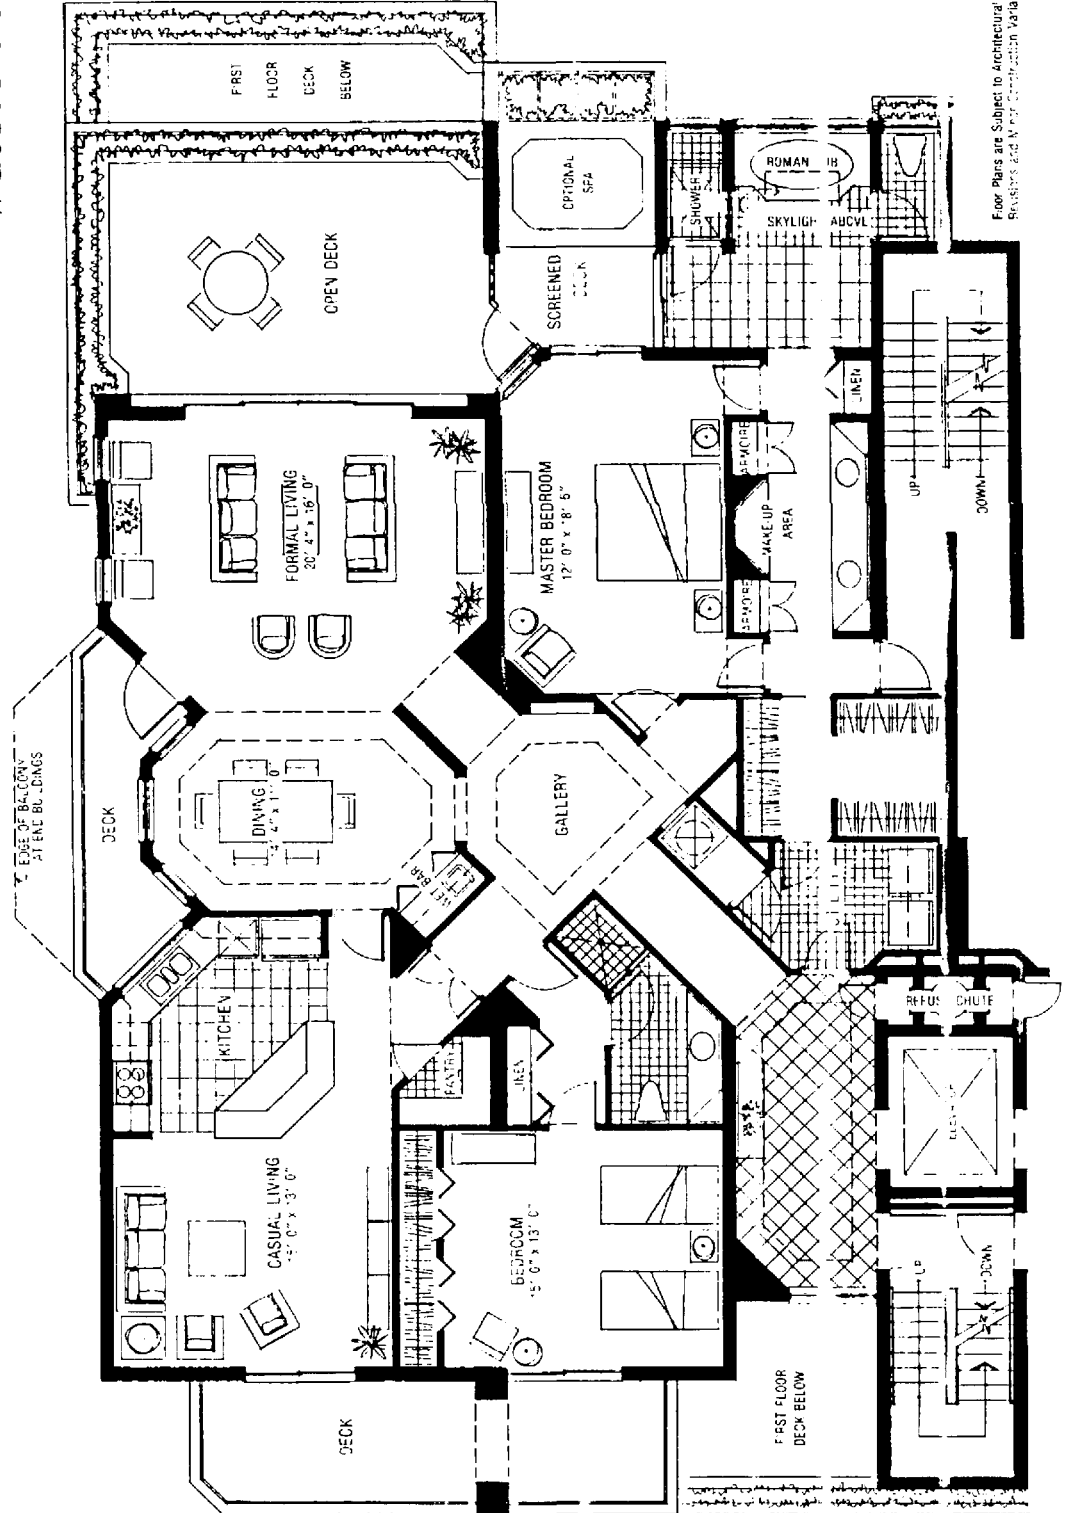

Waterside Villa

2504 s.f. A/C
686 s.f. DECK
3190 s.f. TOTAL
(inner Buildings)

VENETIAN BAY
VIEW

Andrissone
4400 Gulf Shore Boulevard, North
Naples, FL 34108
(813) 262-0008