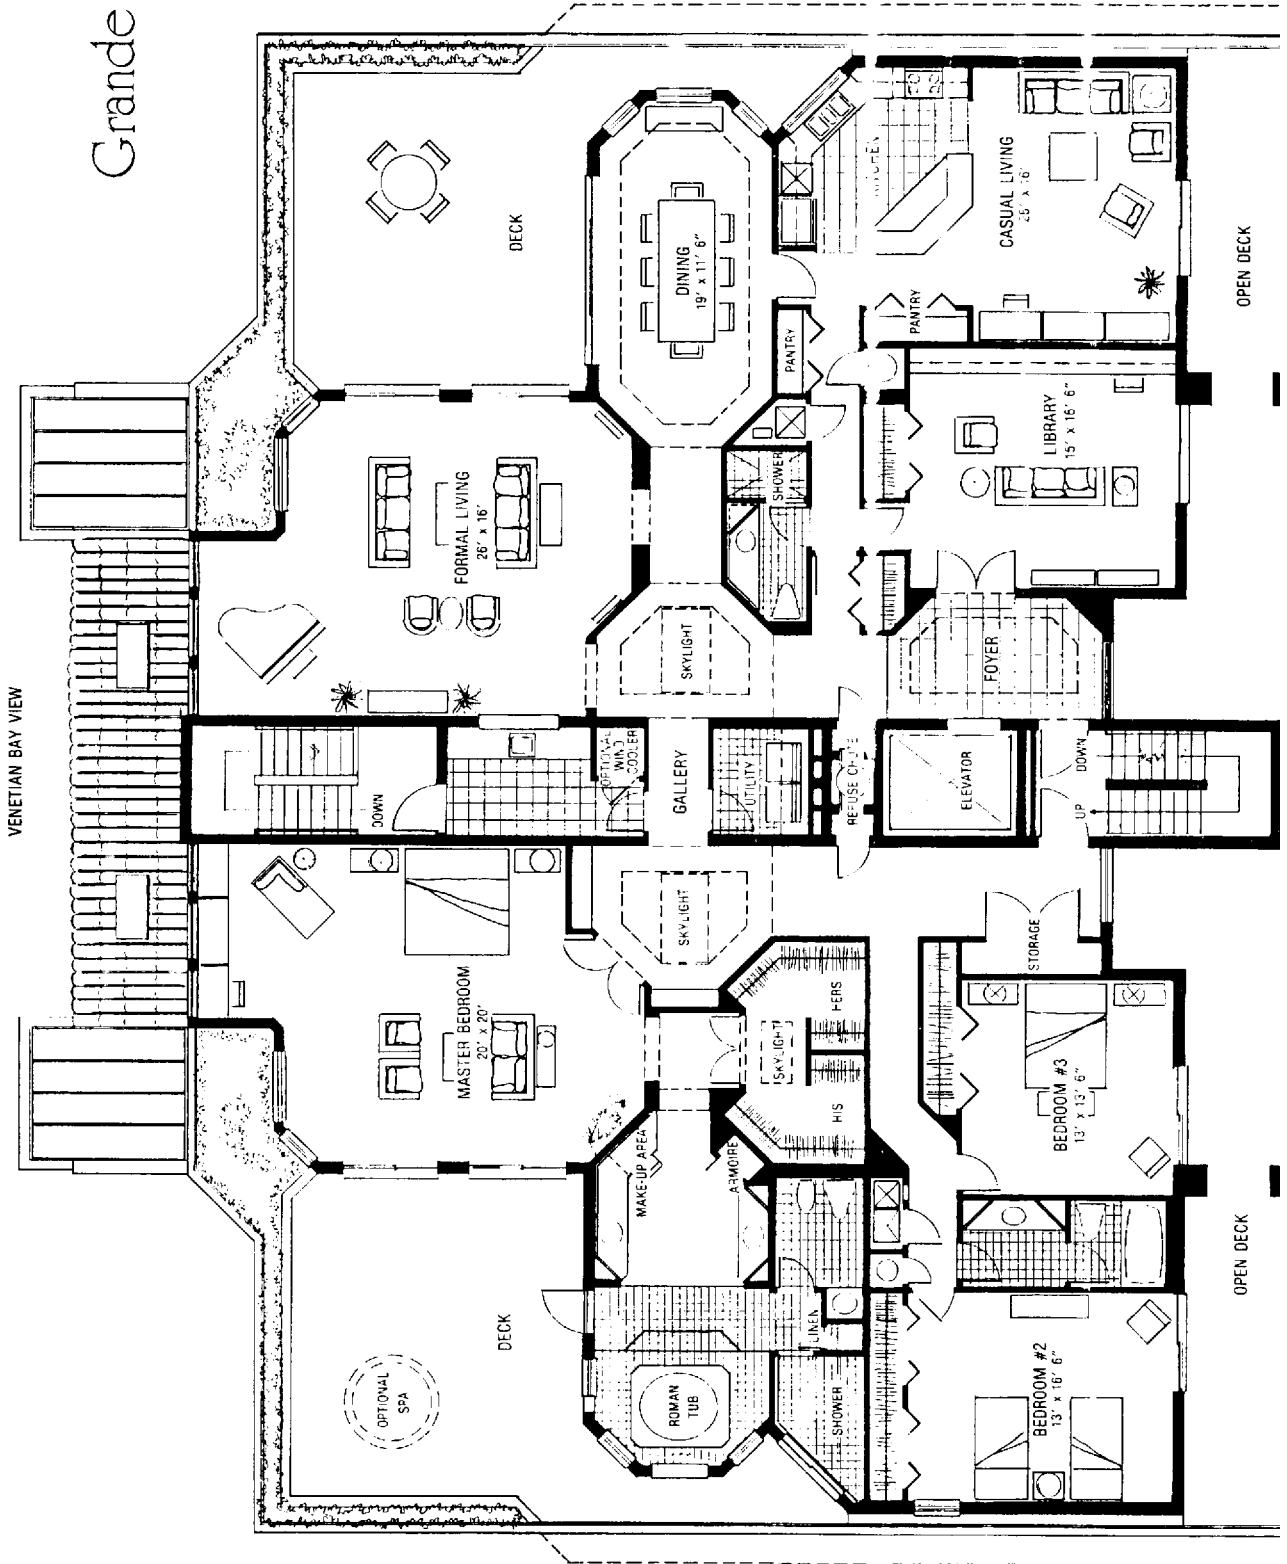

Grande Penthouse

3718 s.f. A/C
1702 s.f. DECK
5420 s.f. TOTAL
(Inner Buildings)

Ardissonne

4400 Gulf Shore Boulevard, North
Naples, Florida 33940
(941) 402-0000

VENETIAN BAY VIEW

EDGE OF BALCONY