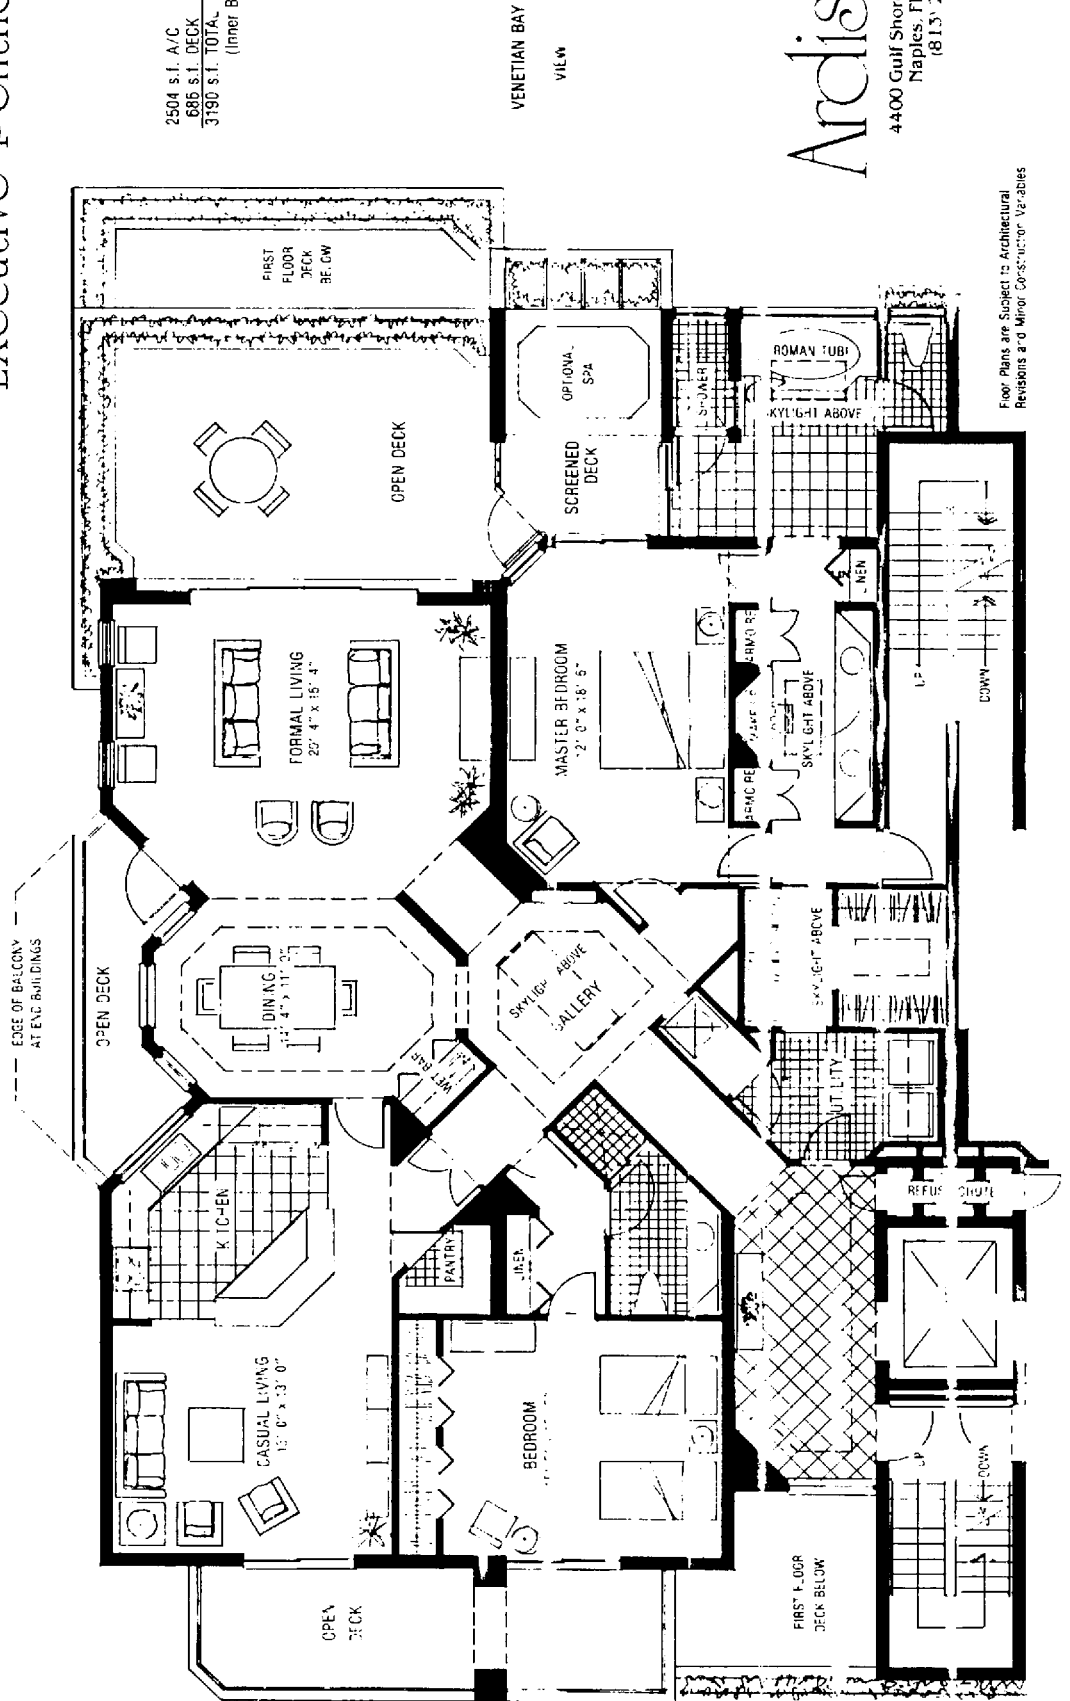

Executive Penthouse

2504 S.F. A/C
686 S.F. DECK
3190 S.F. TOTAL
(Inner Buildings)

Ardissonne

4400 Gulf Shore Boulevard, North
Naples, Florida 33940
(813) 262-0008