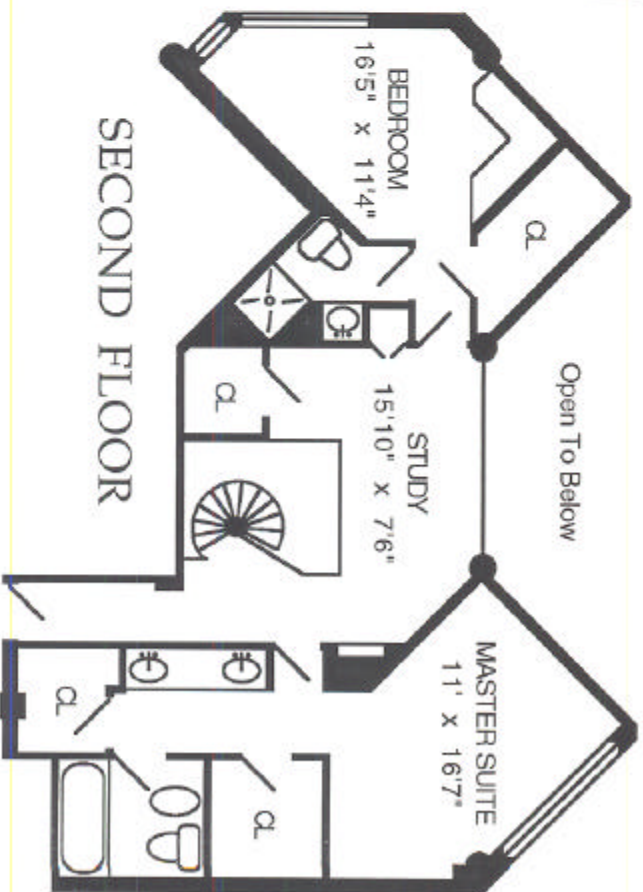

FIRST FLOOR

LIVING AREA	2208
TERRACES	181
TOTAL AREA	2389

All measurements were made with precision, however are shown as approximate. Naples Floorplans 591-2181.

4041 Gulf Shore Blvd. N.
THE SAVOY #903, NAPLES

SECOND FLOOR